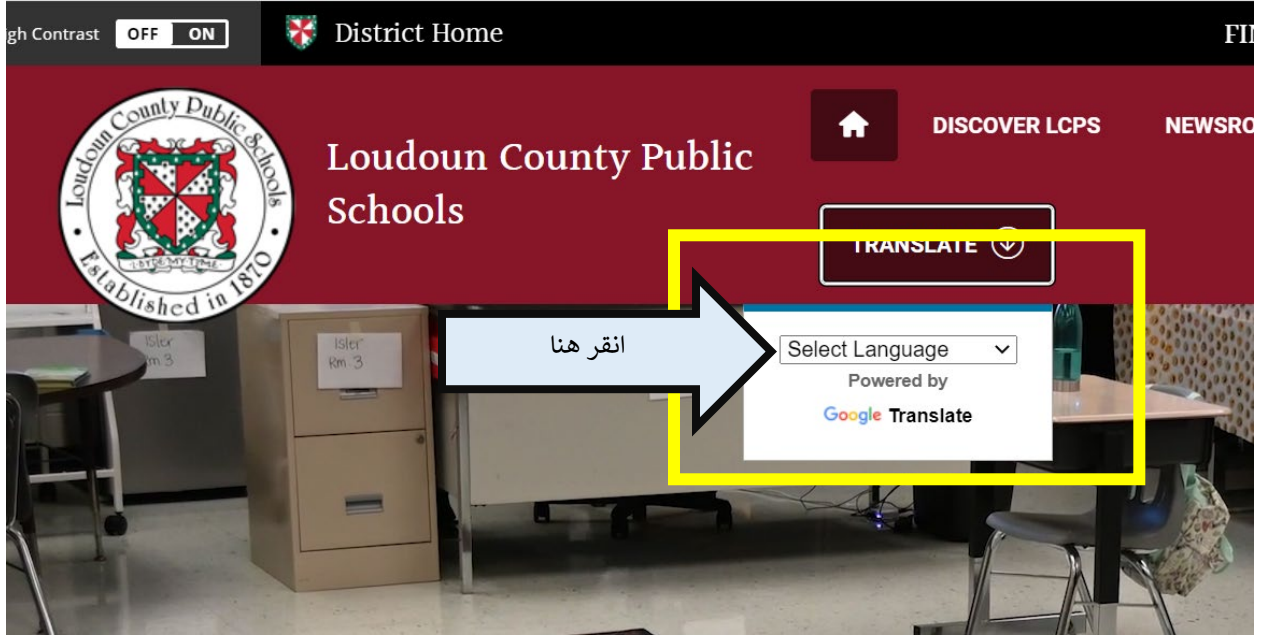

## تعليمات اختيار اللغة على موقع LCPS

انقر فوق علامة +.

سيوفر لك خيار "SELECT LANGUAGE". انقر فوق ذلك.

الآن يمكنك العثور على اللغة التي تحتاجها. انقر فوقه وسيتم عرض موقع الويب تلقائيًا بهذه اللغة.

The image shows the top navigation bar of the Loudoun County Public Schools website. On the left is the school district's logo, which includes a crest and the text "Loudoun County Public Schools" and "Established in 1870". To the right of the logo, the text "Loudoun County Public Schools" is displayed in a large, white font. Further right, there are two buttons: a home icon labeled "DISCOVER LCPS" and a "TRANSLATE" button with a downward arrow icon. Below the "TRANSLATE" button, a dropdown menu is open, showing a list of languages. The "Arabic" option is highlighted in blue. A blue arrow points to the "Arabic" option with the text "انقر هنا" (Click here).