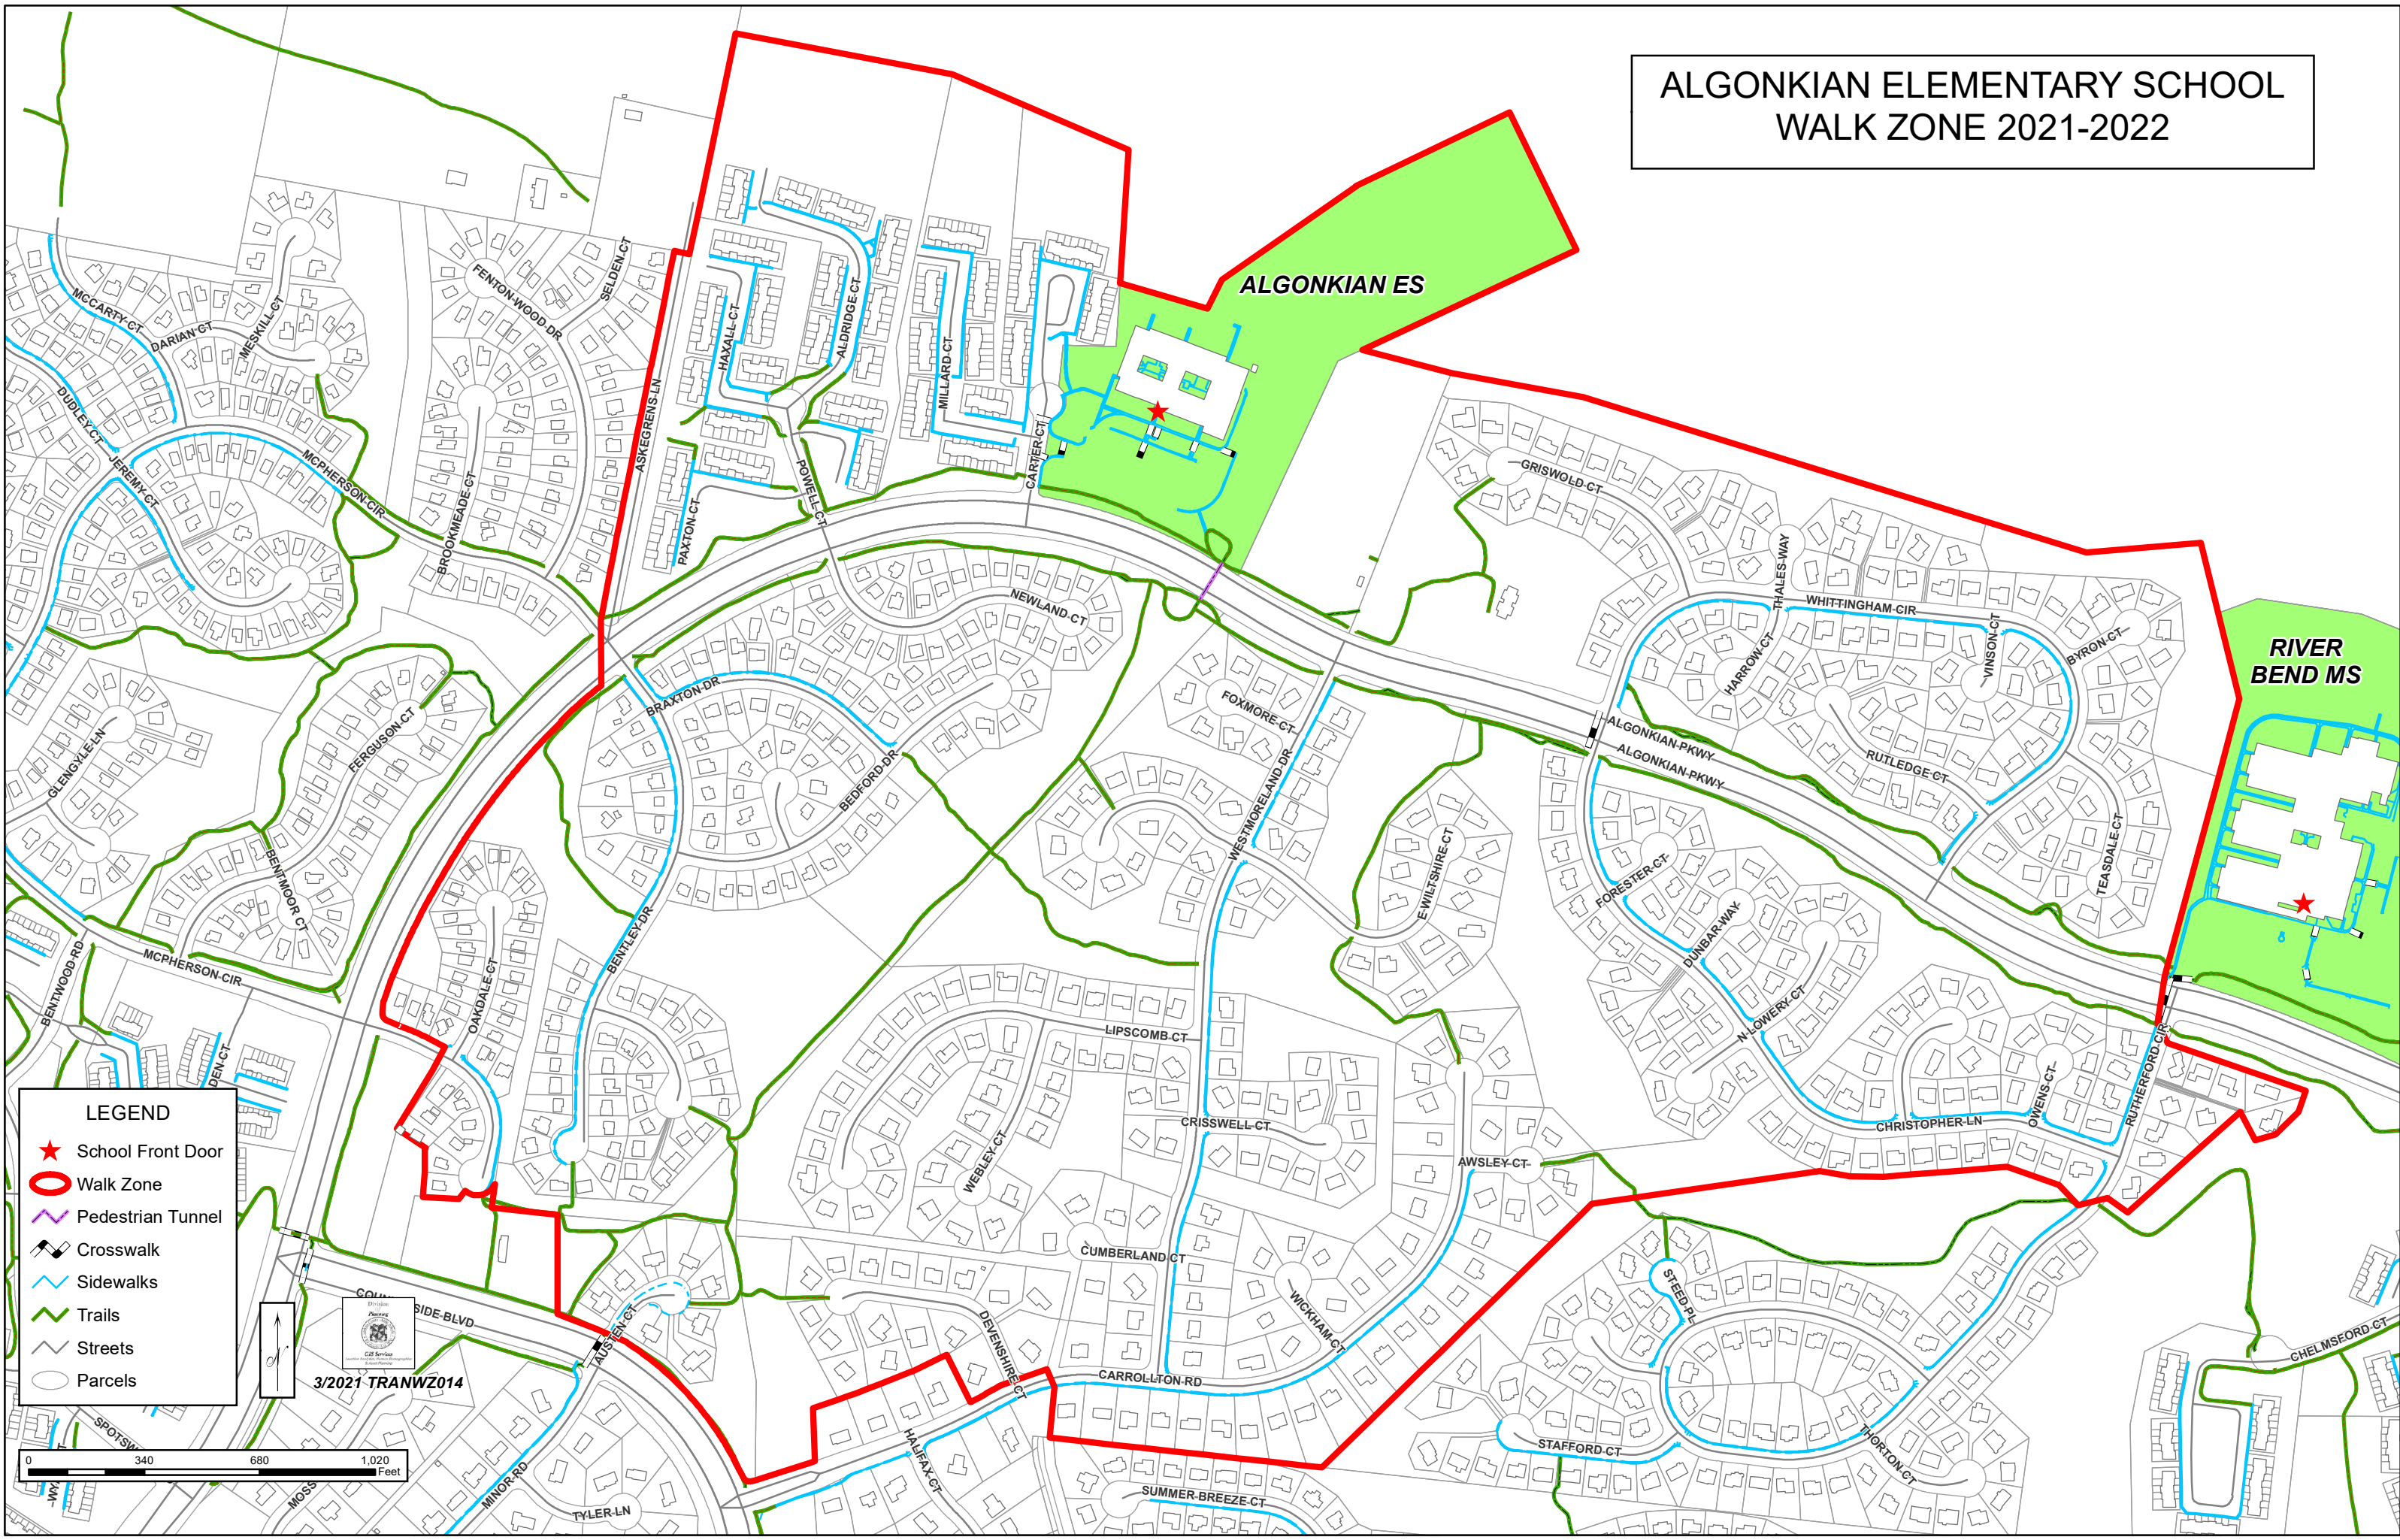

ALGONKIAN ELEMENTARY SCHOOL WALK ZONE 2021-2022

LEGEND

- ★ School Front Door
- Walk Zone
- ~ Pedestrian Tunnel
- ⊥ Crosswalk
- Sidewalks
- Trails
- Streets
- Parcels

3/2021 TRANWZ014