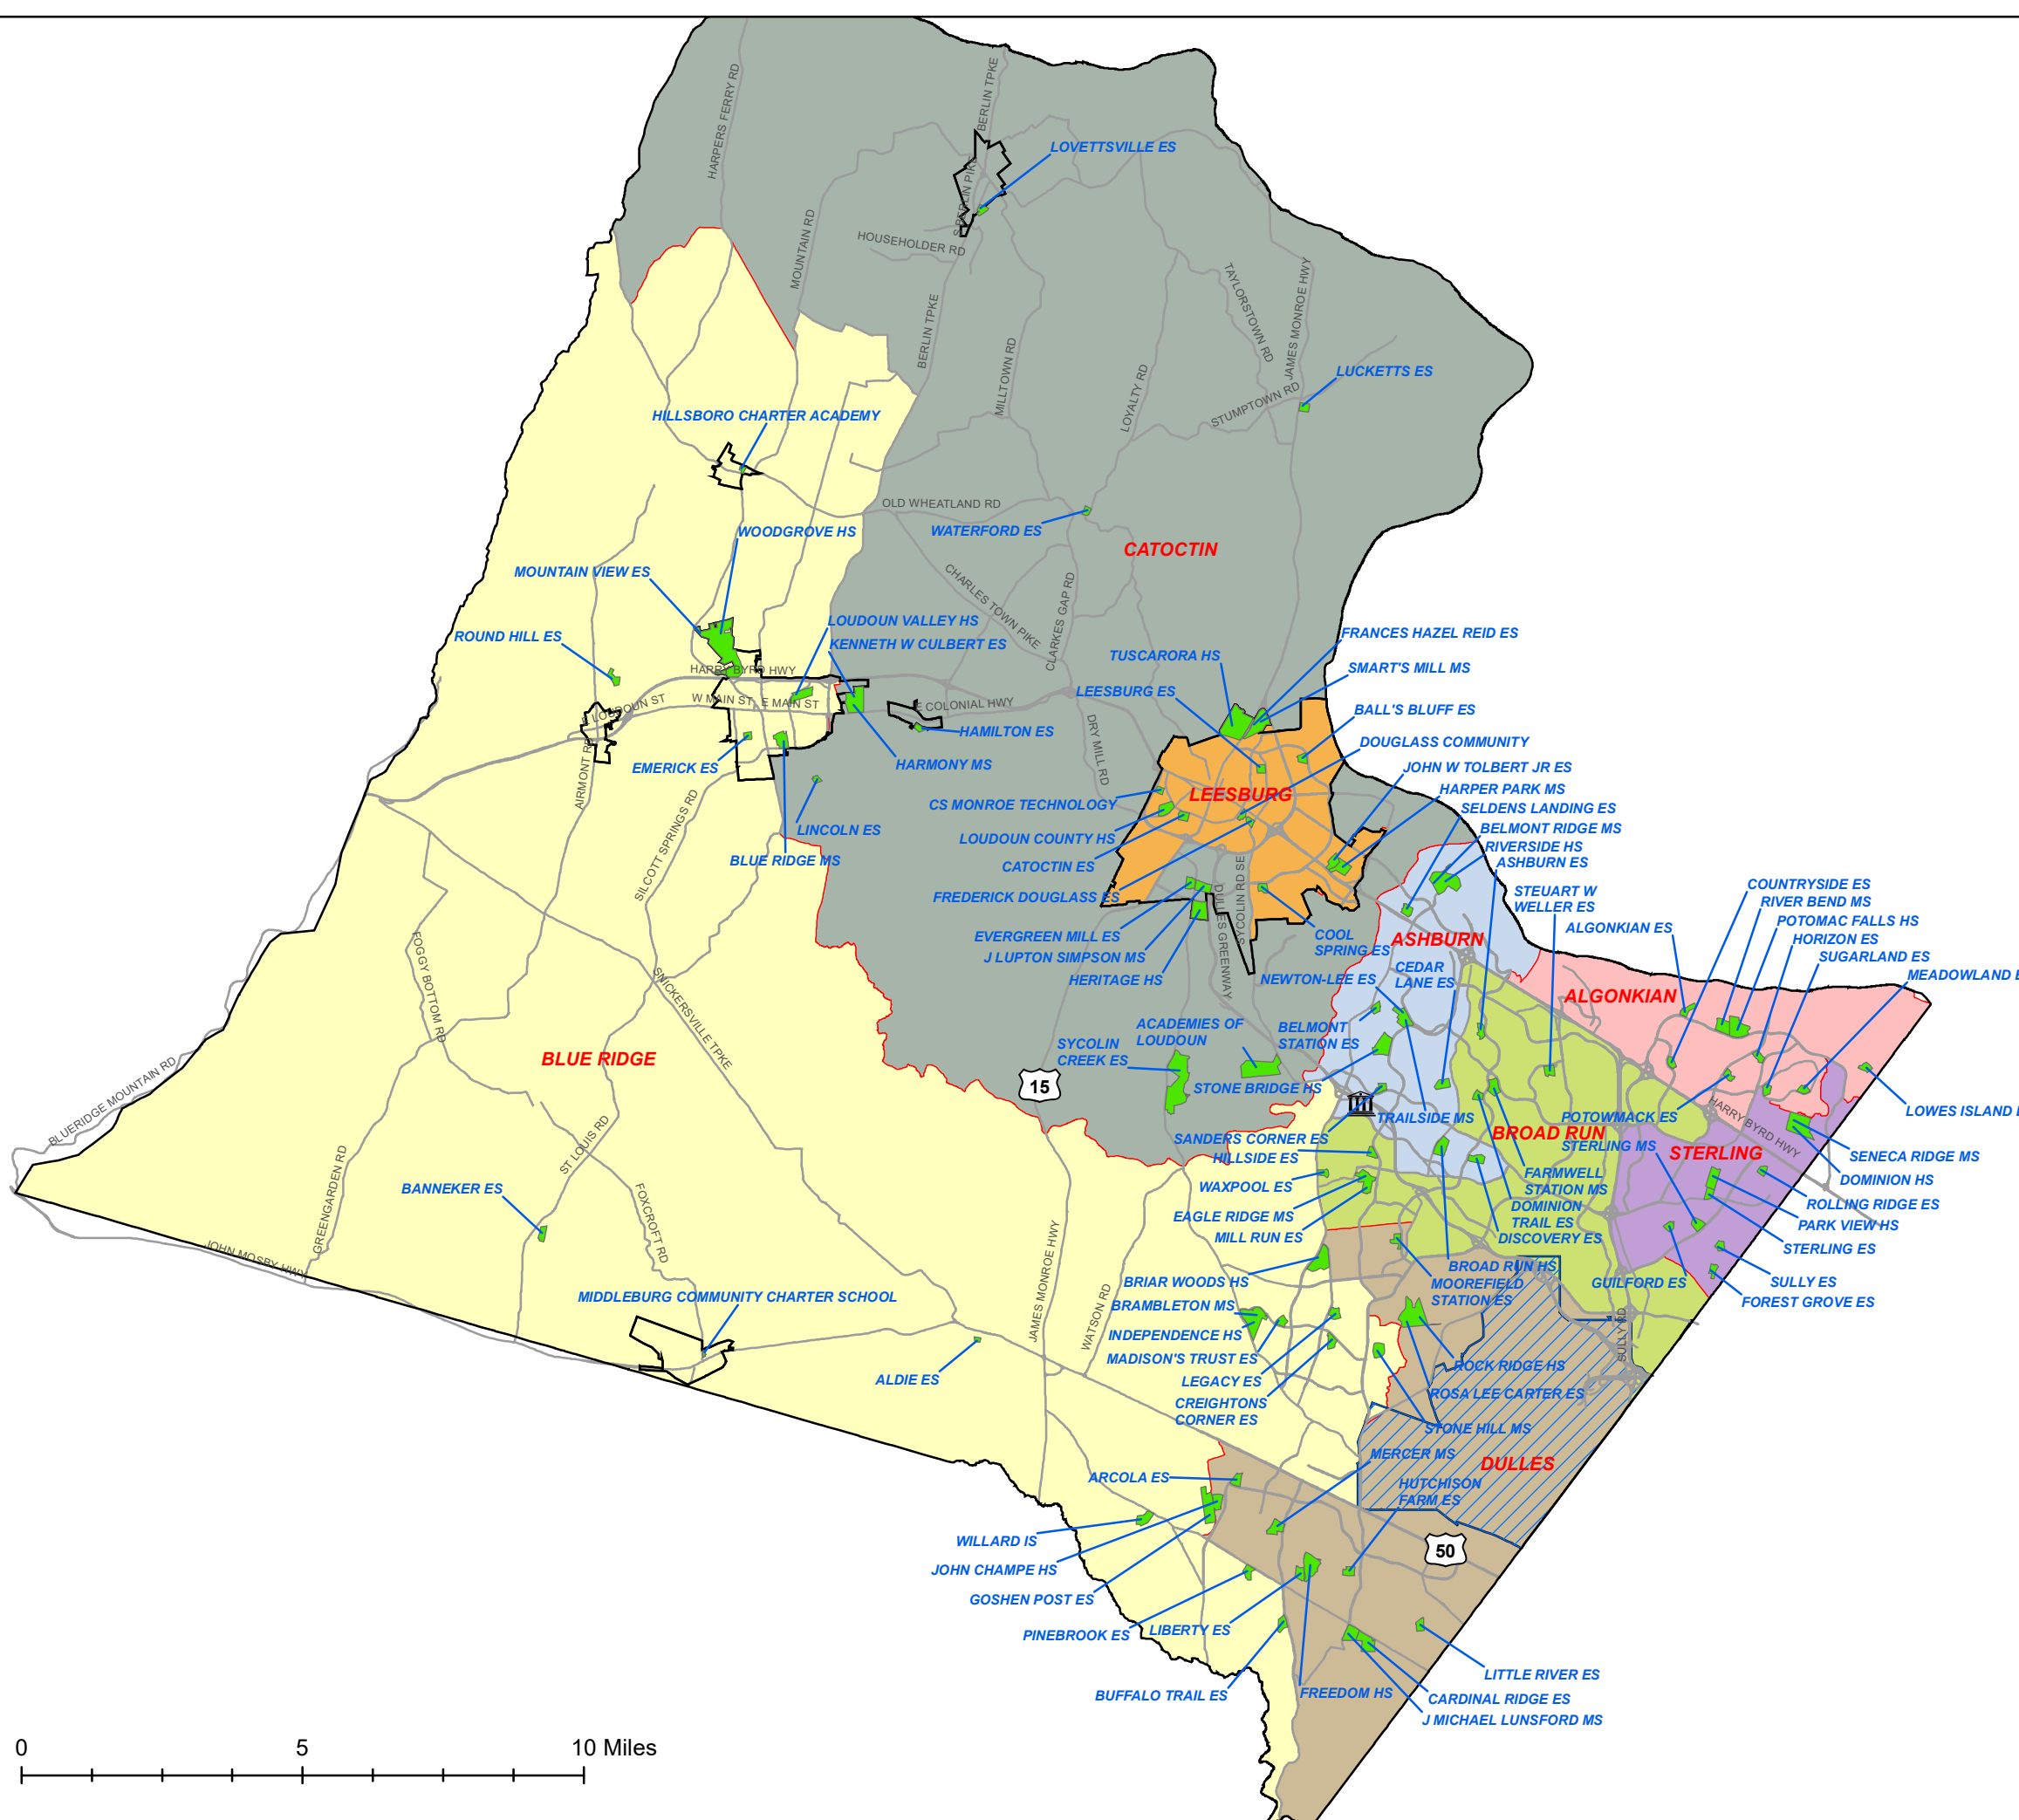

LOUDOUN COUNTY PUBLIC SCHOOLS

ELECTION DISTRICTS AND SITE LOCATIONS 2019

Legend

-  LCPS Administration Building
-  School Sites
-  Major Roads
-  Dulles International Airport
-  Towns
-  Algonkian District
-  Ashburn District
-  Blue Ridge District
-  Broad Run District
-  Catoctin District
-  Dulles District
-  Leesburg District
-  Sterling District

School	Election District School Located	Additional Election District(s) Overlapping School Attendance Zone
Sterling Middle School	Sterling	Broad Run
Steuart W. Weller Elementary School	Broad Run	Algonkian, Ashburn
Stone Bridge High School	Ashburn	Blue Ridge, Broad Run
Stone Hill Middle School	Blue Ridge	Broad Run, Dulles
Sugarland Elementary School	Algonkian	Sterling
Sully Elementary School	Sterling	
Sycolin Creek Elementary School	Catoctin	Blue Ridge
Trailside Middle School	Ashburn	Blue Ridge, Broad Run
Tuscarora High School	Leesburg	Catoctin
Waterford Elementary School	Catoctin	
Waxpool Elementary School	Broad Run	Blue Ridge, Dulles
Willard Intermediate School	Blue Ridge	Catoctin, Dulles
Woodgrove High School	Blue Ridge	Catoctin