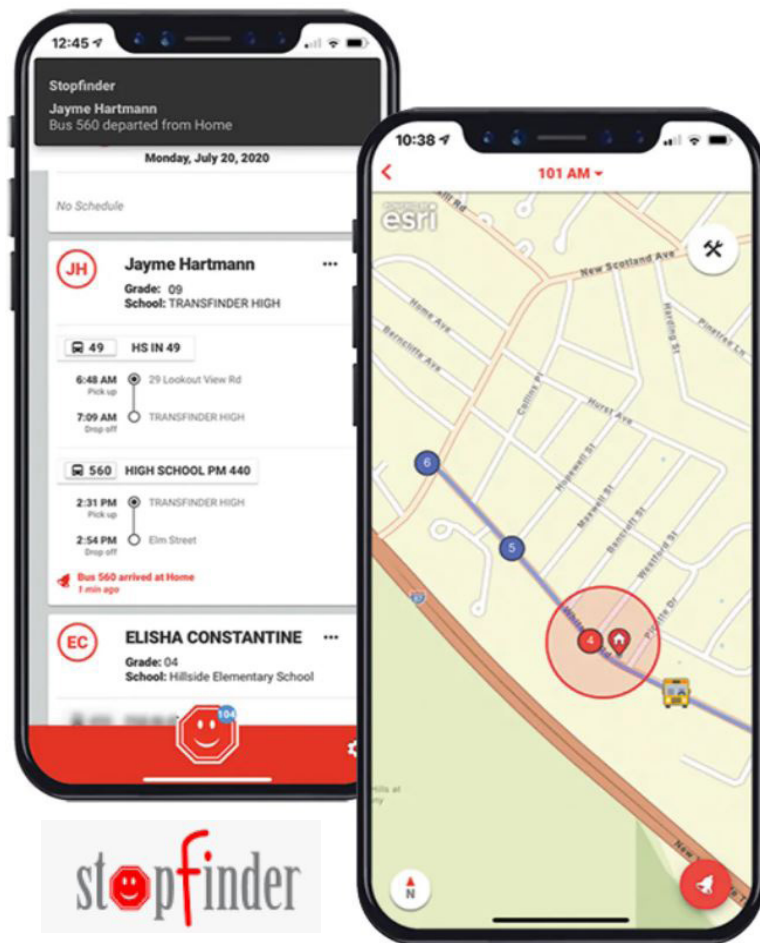

Introducing Stopfinder!

The parent app for school
bus route & stop information

Know in real-time where your child's bus is and have the most accurate information about your child's bus schedule in the palm of your hand.

About Stopfinder

Your child's safety is paramount. Knowledge and information is power. That's what is at the heart of Stopfinder. Parents or Guardians don't want their student waiting at the bus stop any longer than they need to be – in good or bad weather. You don't want them missing the bus either. Stopfinder is a fully integrated and secure solution that truly solves these problems.

Why Sign Up for Stopfinder?

Having the most current data imbedded in the parent app is critical. We also all know that schedules and plans change for any number of reasons. But receiving those timely updates is crucial for you to not miss a beat.

GeoAlerts

Get real-time information on the location of your child's bus by creating your own alert zones with the upgrade to GeoAlerts.

Track Multiple Buses

A great feature if your children don't ride the same bus.