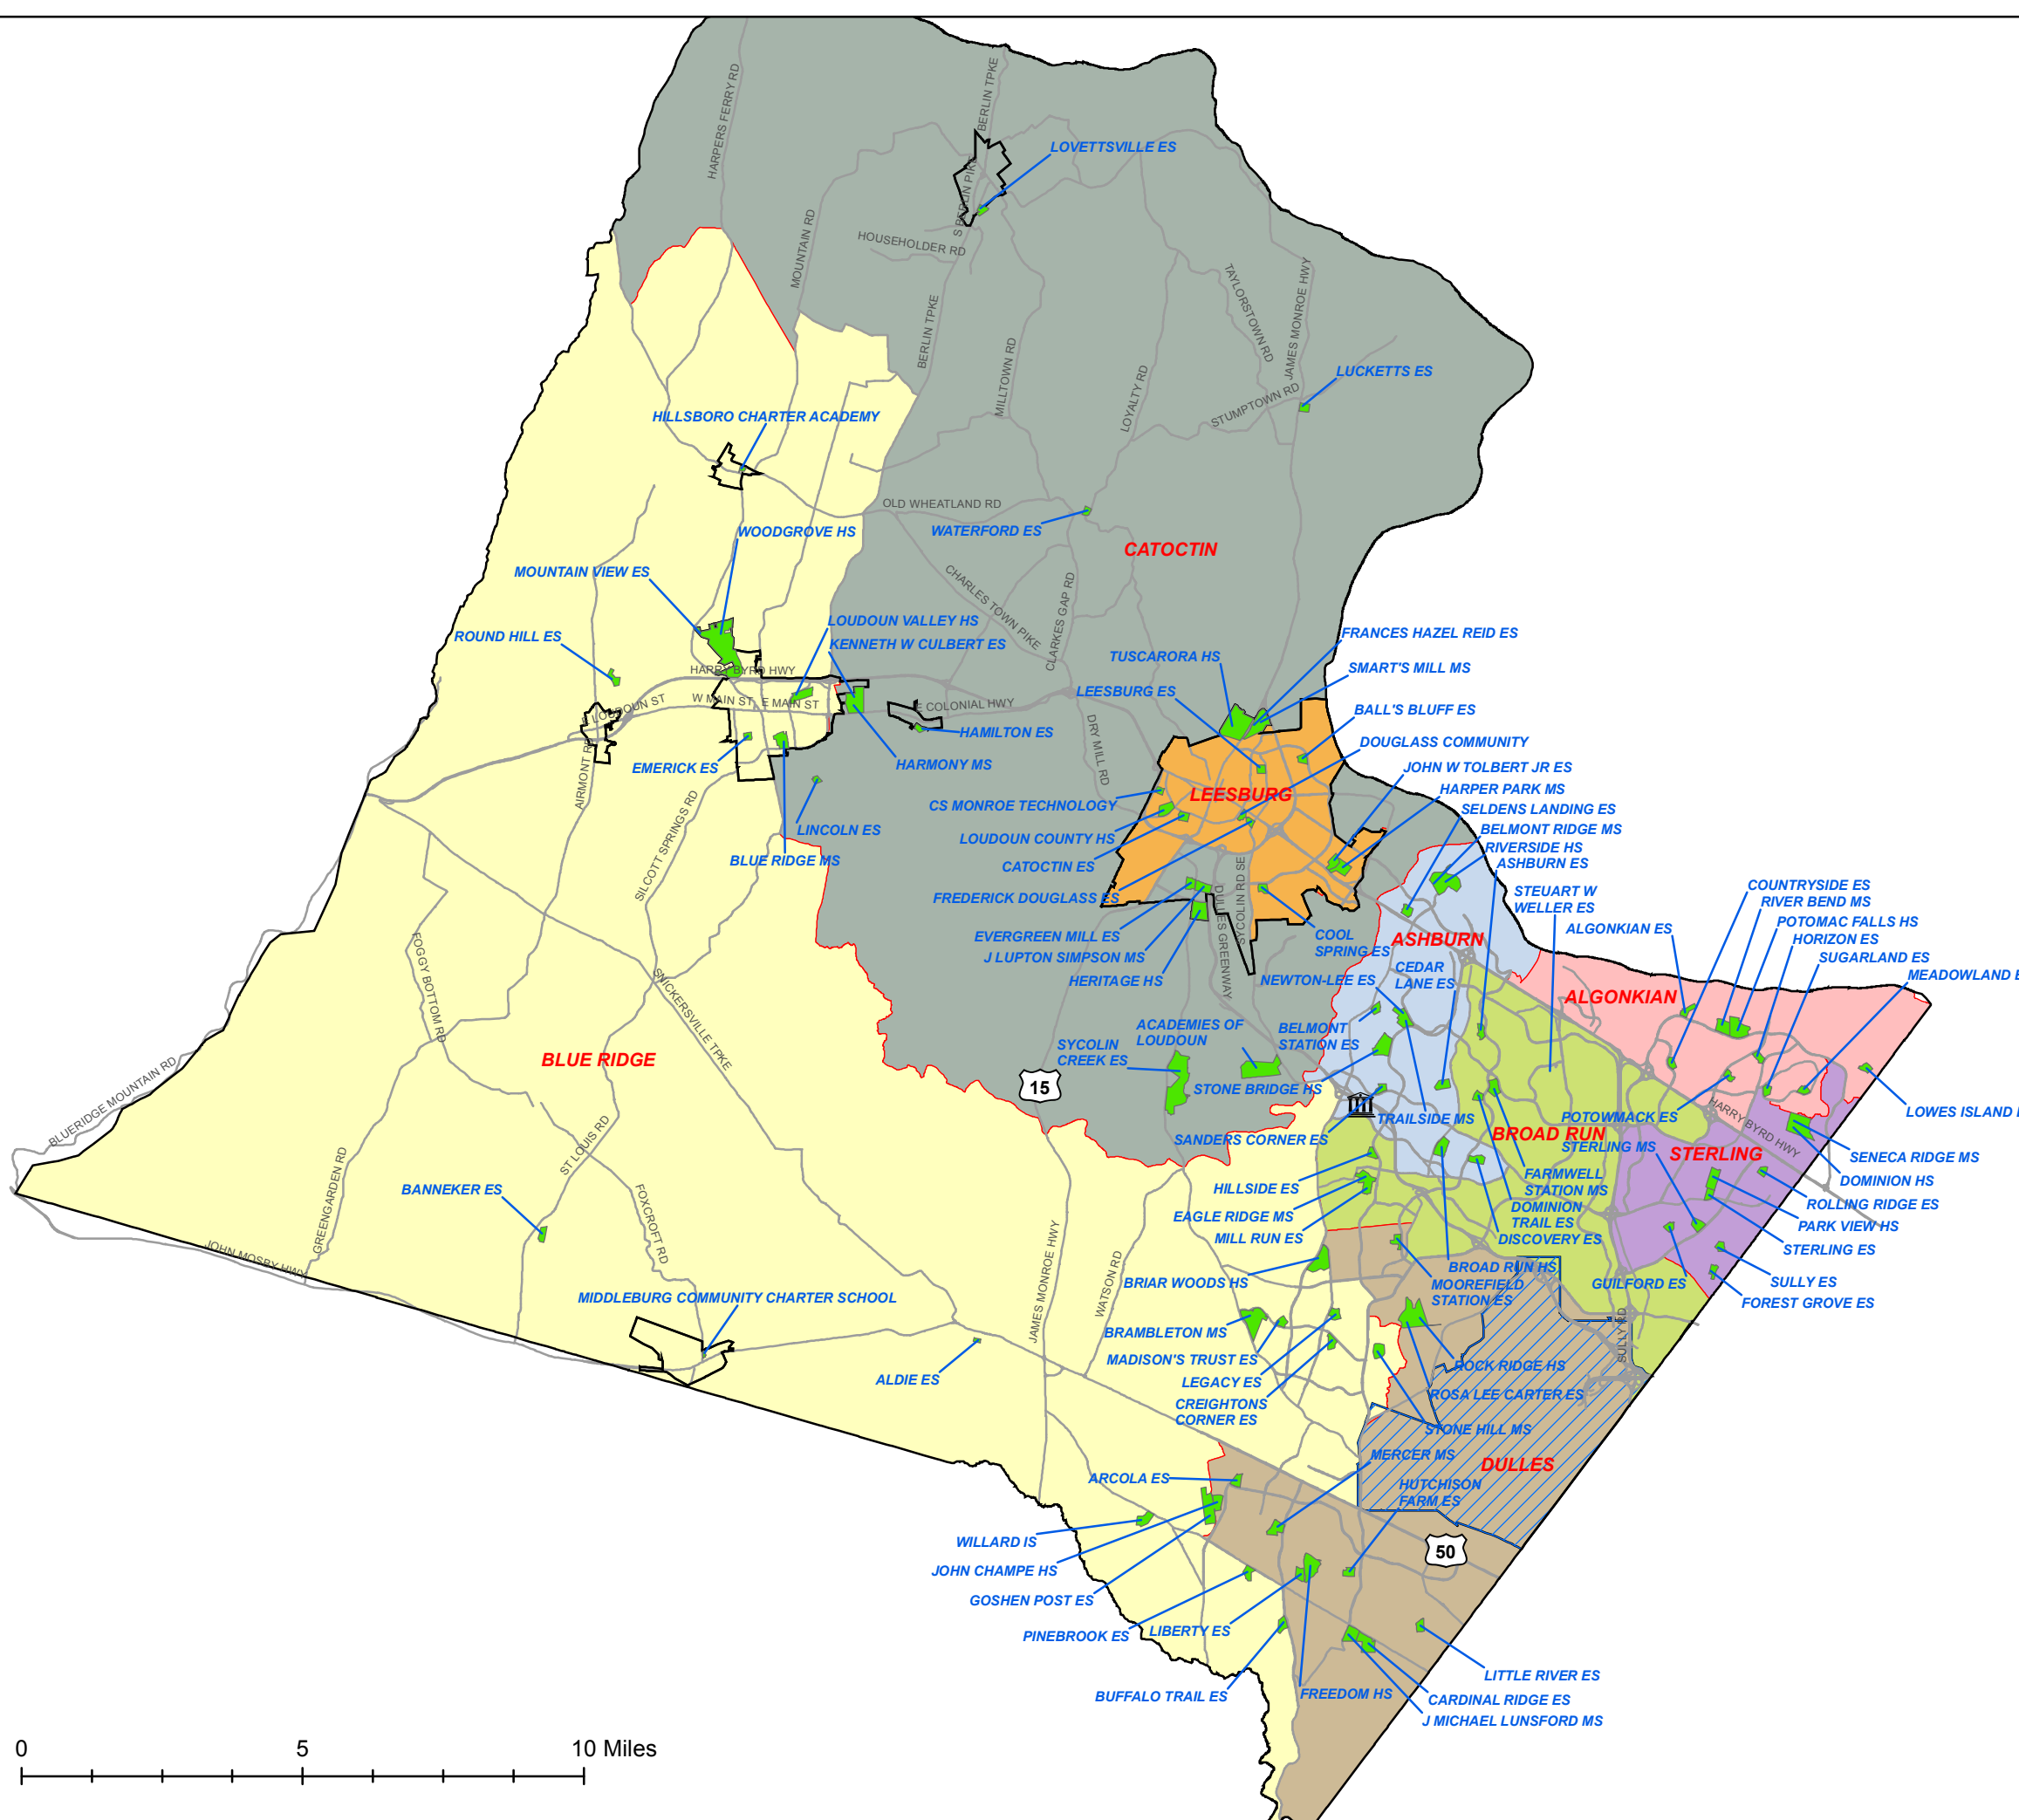

LOUDOUN COUNTY PUBLIC SCHOOLS

ELECTION DISTRICTS AND SITE LOCATIONS 2018

Legend

-  LCPS Administration Building
-  School Sites
-  Major Roads
-  Dulles International Airport
-  Towns
-  Algonkian District
-  Ashburn District
-  Blue Ridge District
-  Broad Run District
-  Catoctin District
-  Dulles District
-  Leesburg District
-  Sterling District