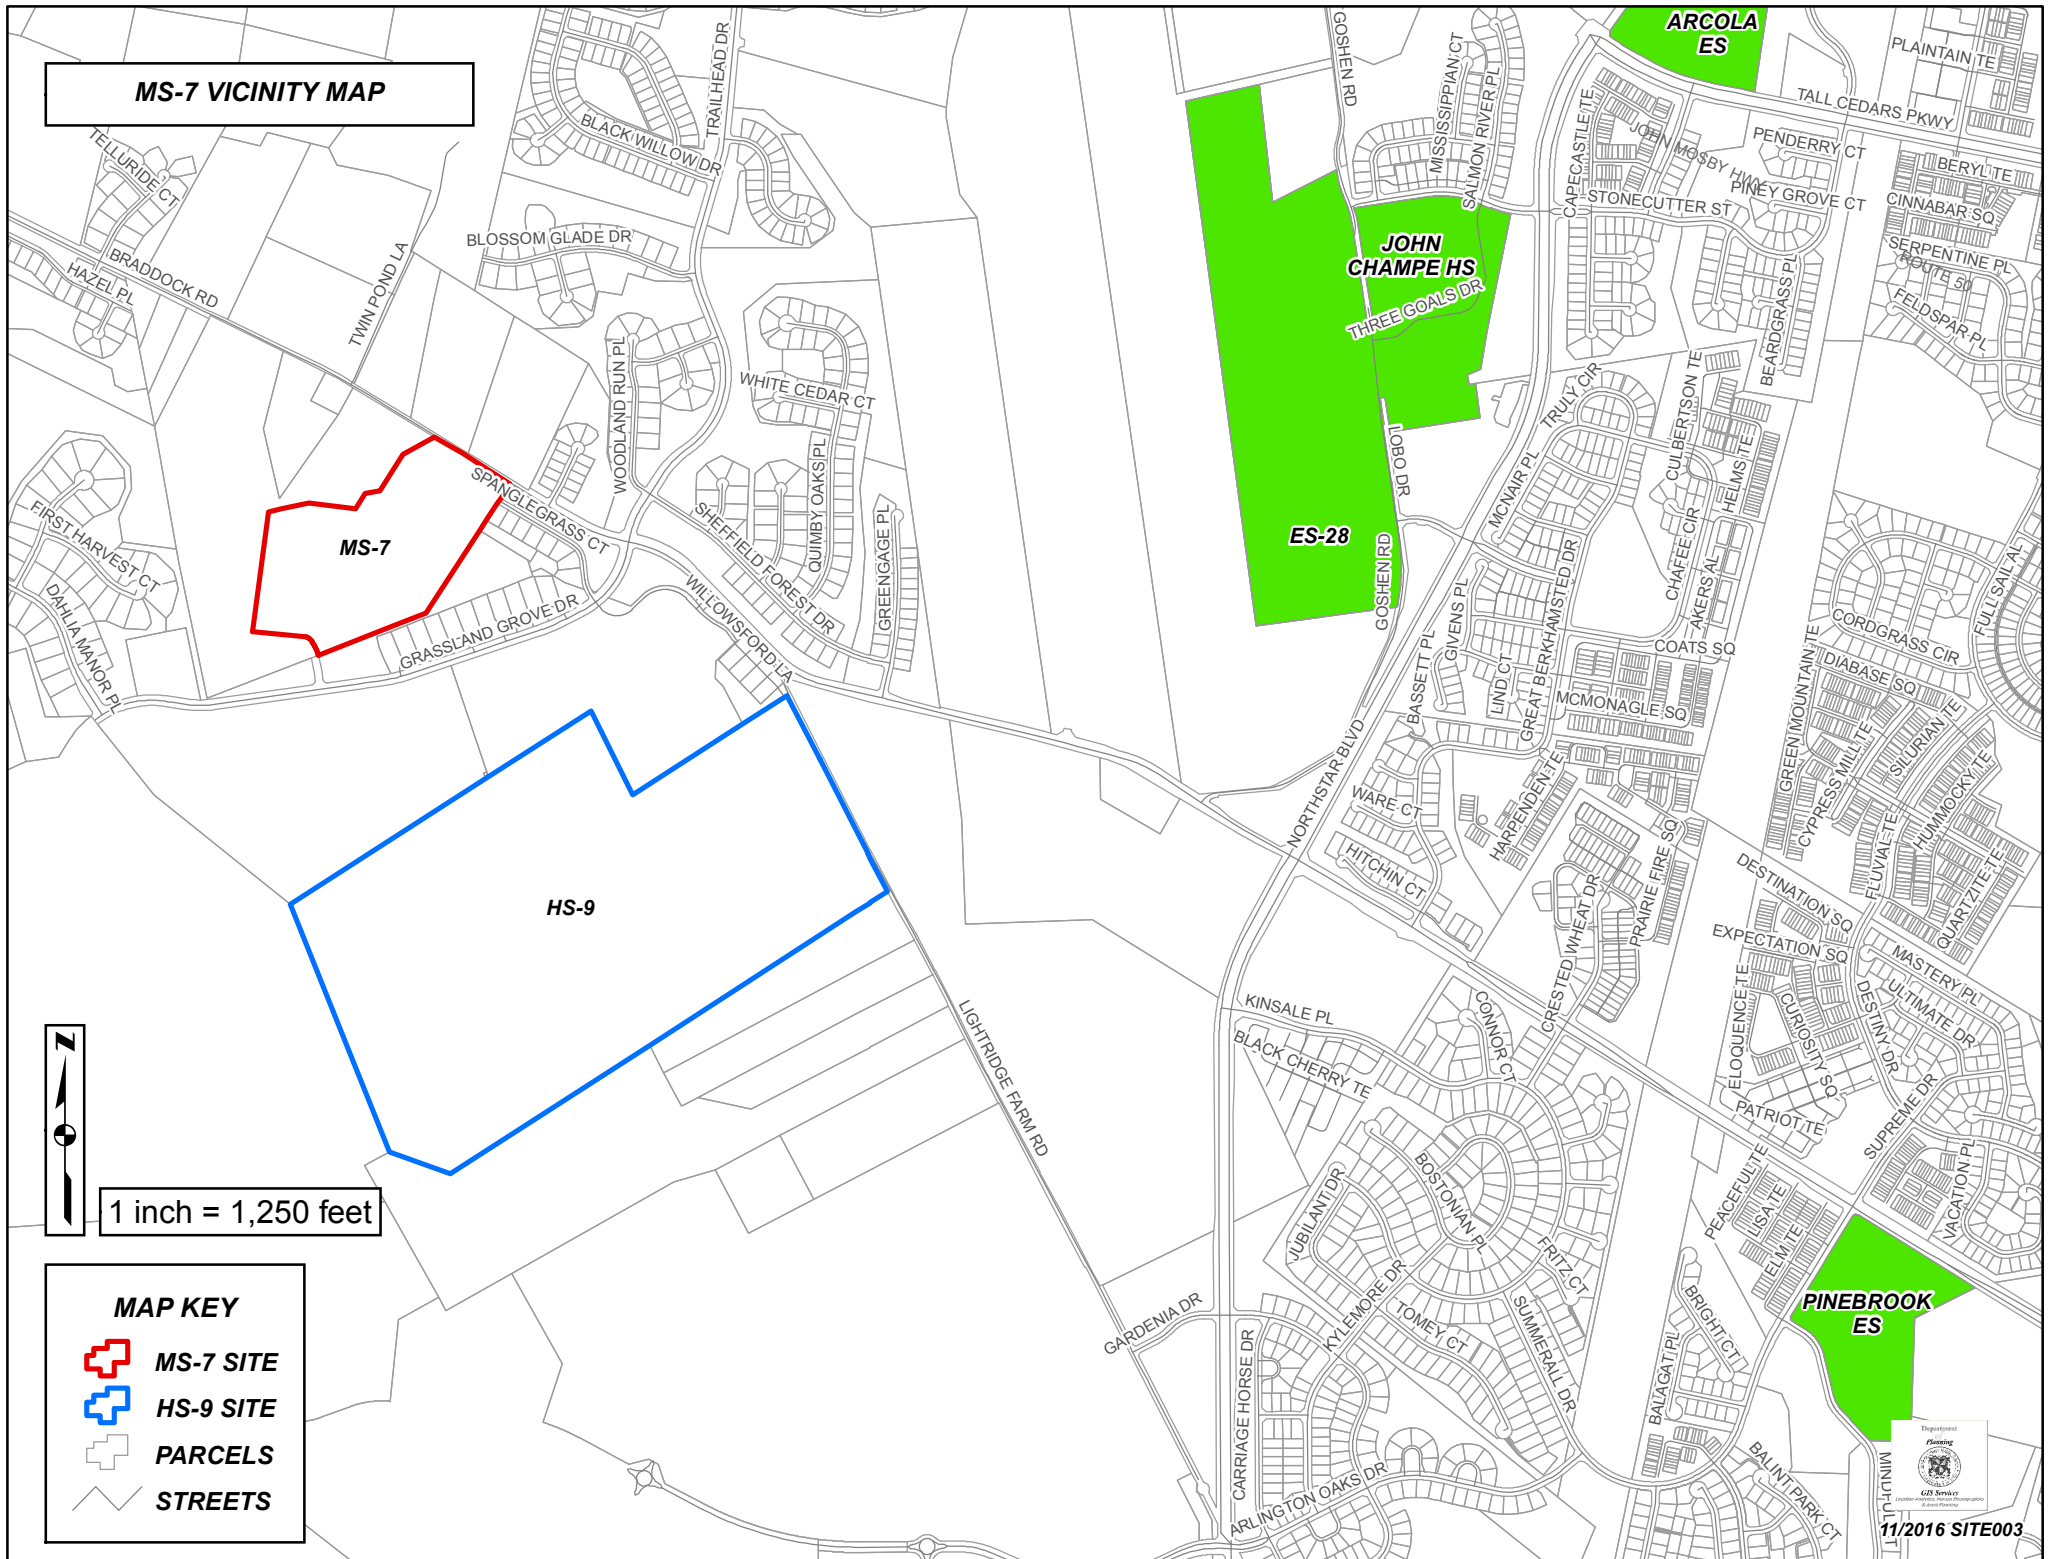

# MS-7 VICINITY MAP

MS-7

HS-9

ES-28

ARCOLA ES

JOHN CHAMPE HS  
THREE GOALS DR

PINEBROOK ES

1 inch = 1,250 feet

### MAP KEY

-  MS-7 SITE
-  HS-9 SITE
-  PARCELS
-  STREETS