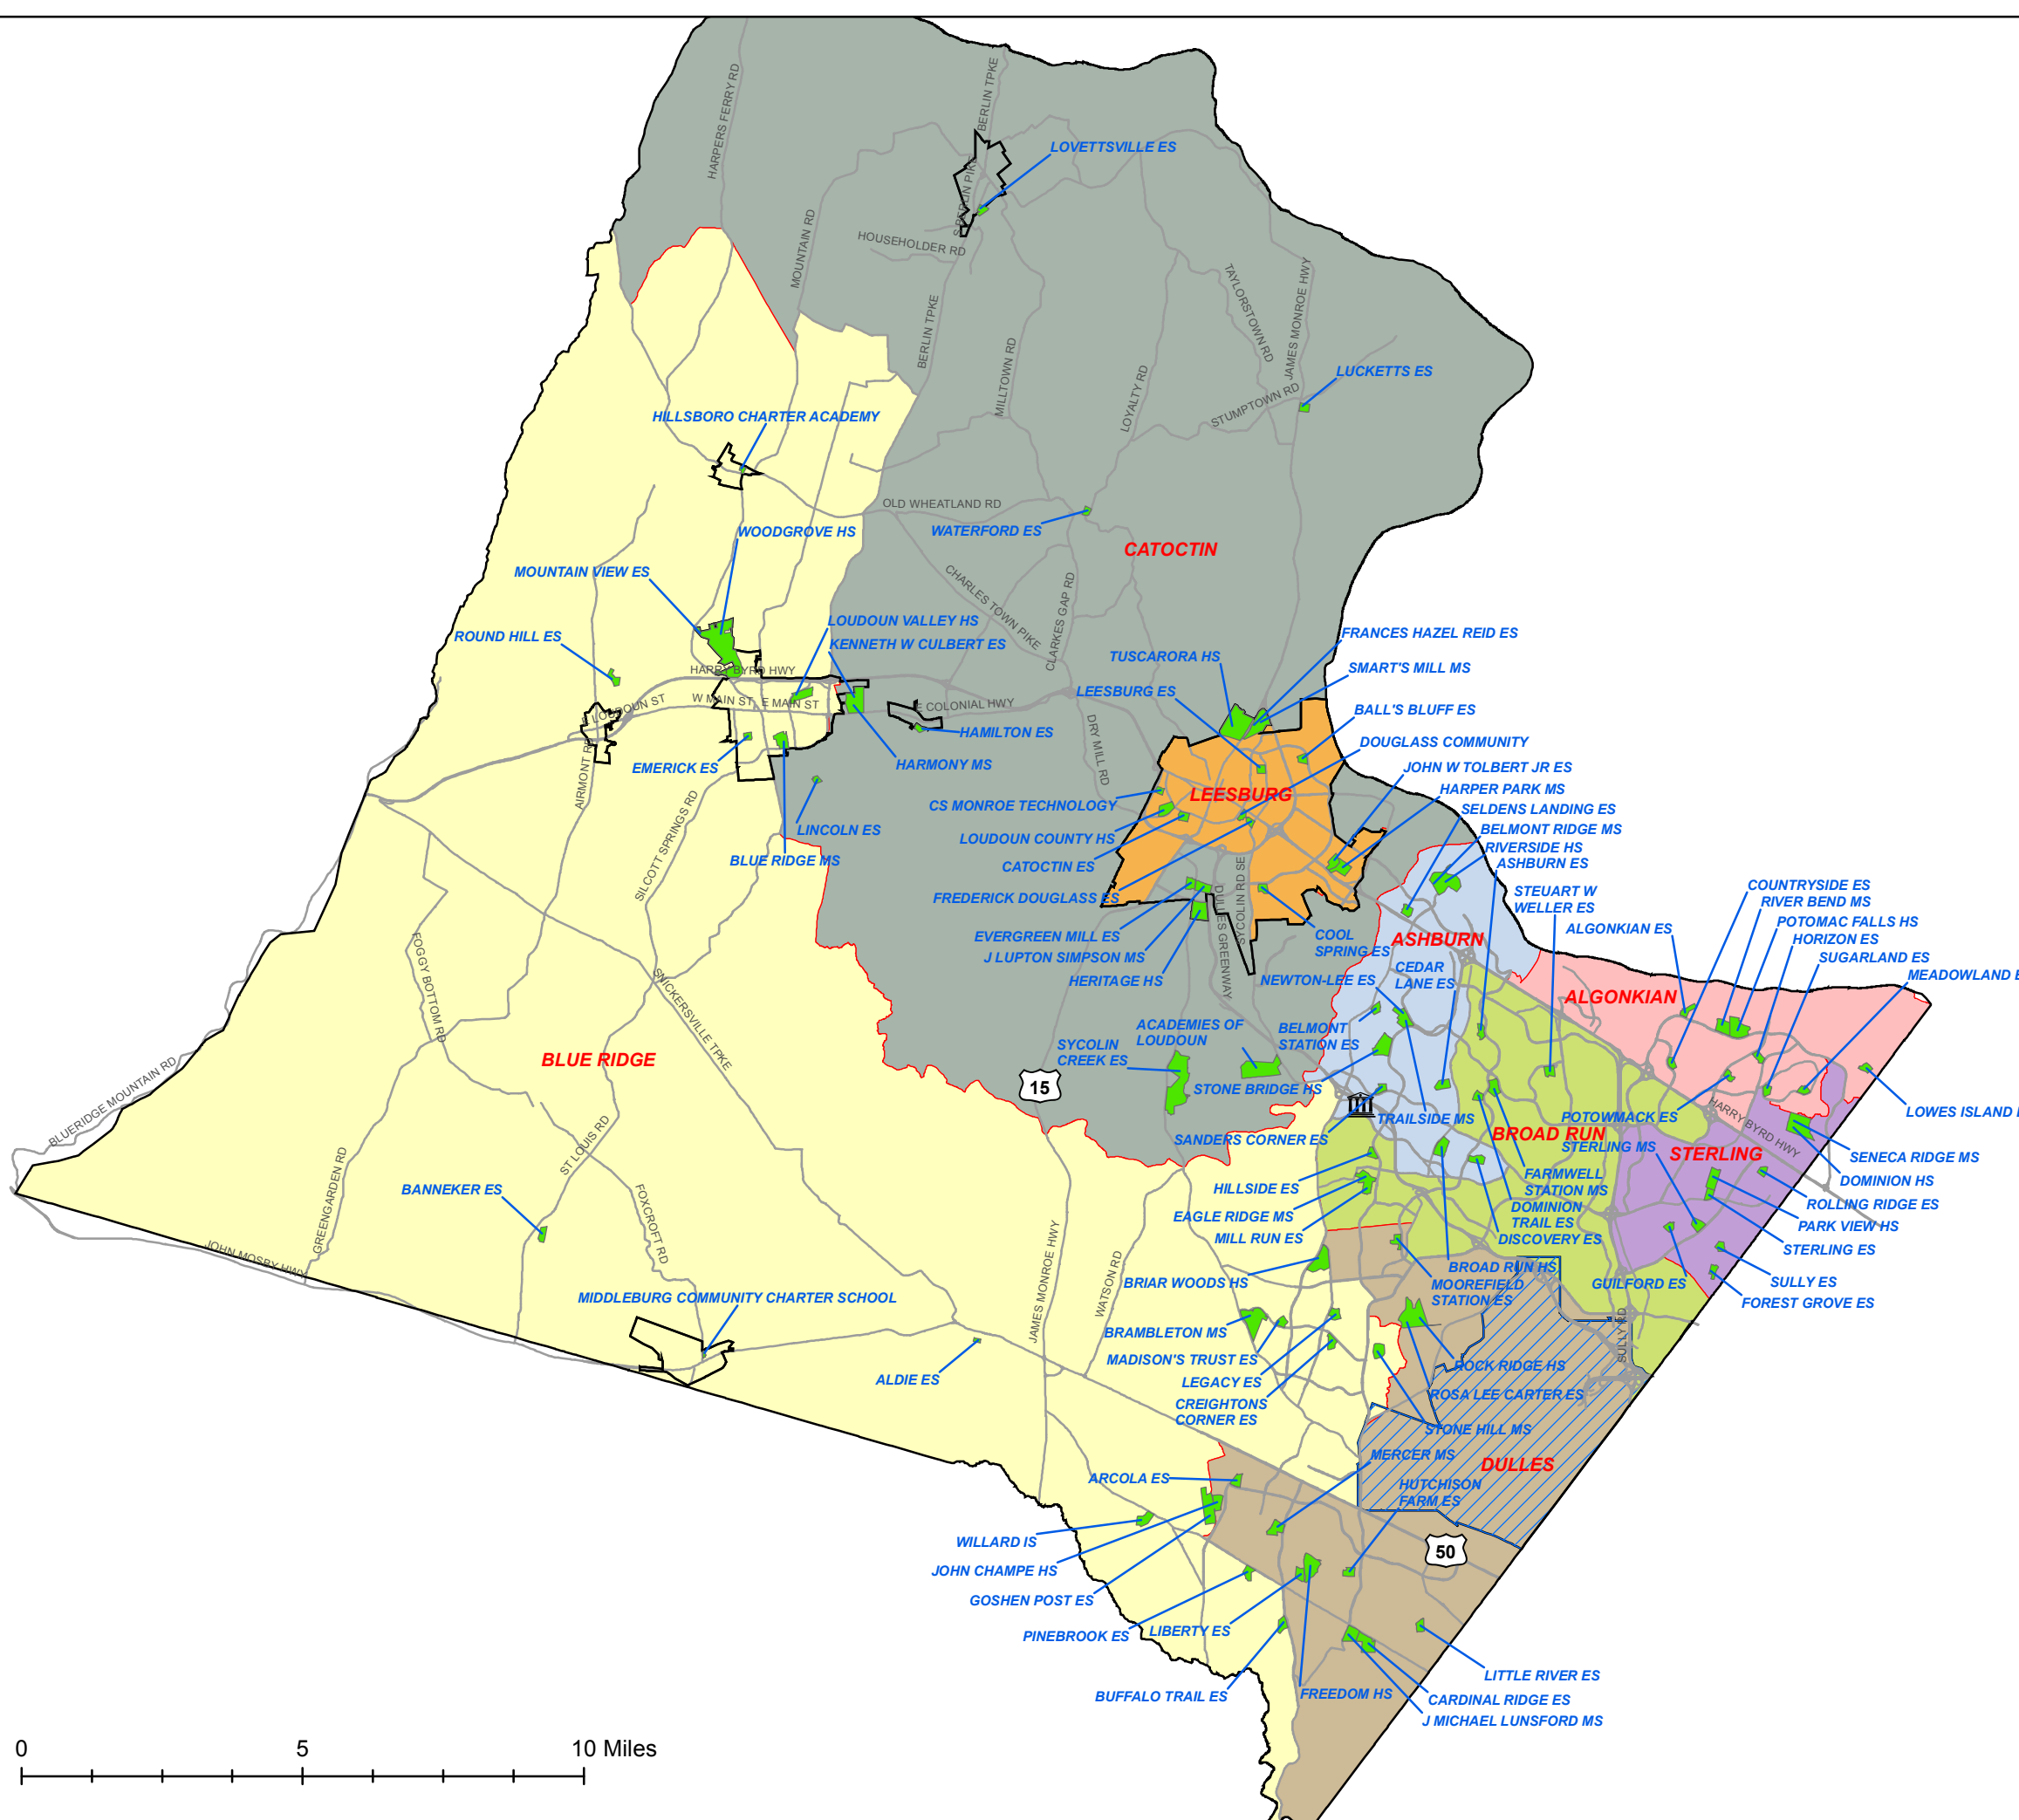

LOUDOUN COUNTY PUBLIC SCHOOLS

ELECTION DISTRICTS AND SITE LOCATIONS 2018

Legend

-  LCPS Administration Building
-  School Sites
-  Major Roads
-  Dulles International Airport
-  Towns
-  Algonkian District
-  Ashburn District
-  Blue Ridge District
-  Broad Run District
-  Catoctin District
-  Dulles District
-  Leesburg District
-  Sterling District