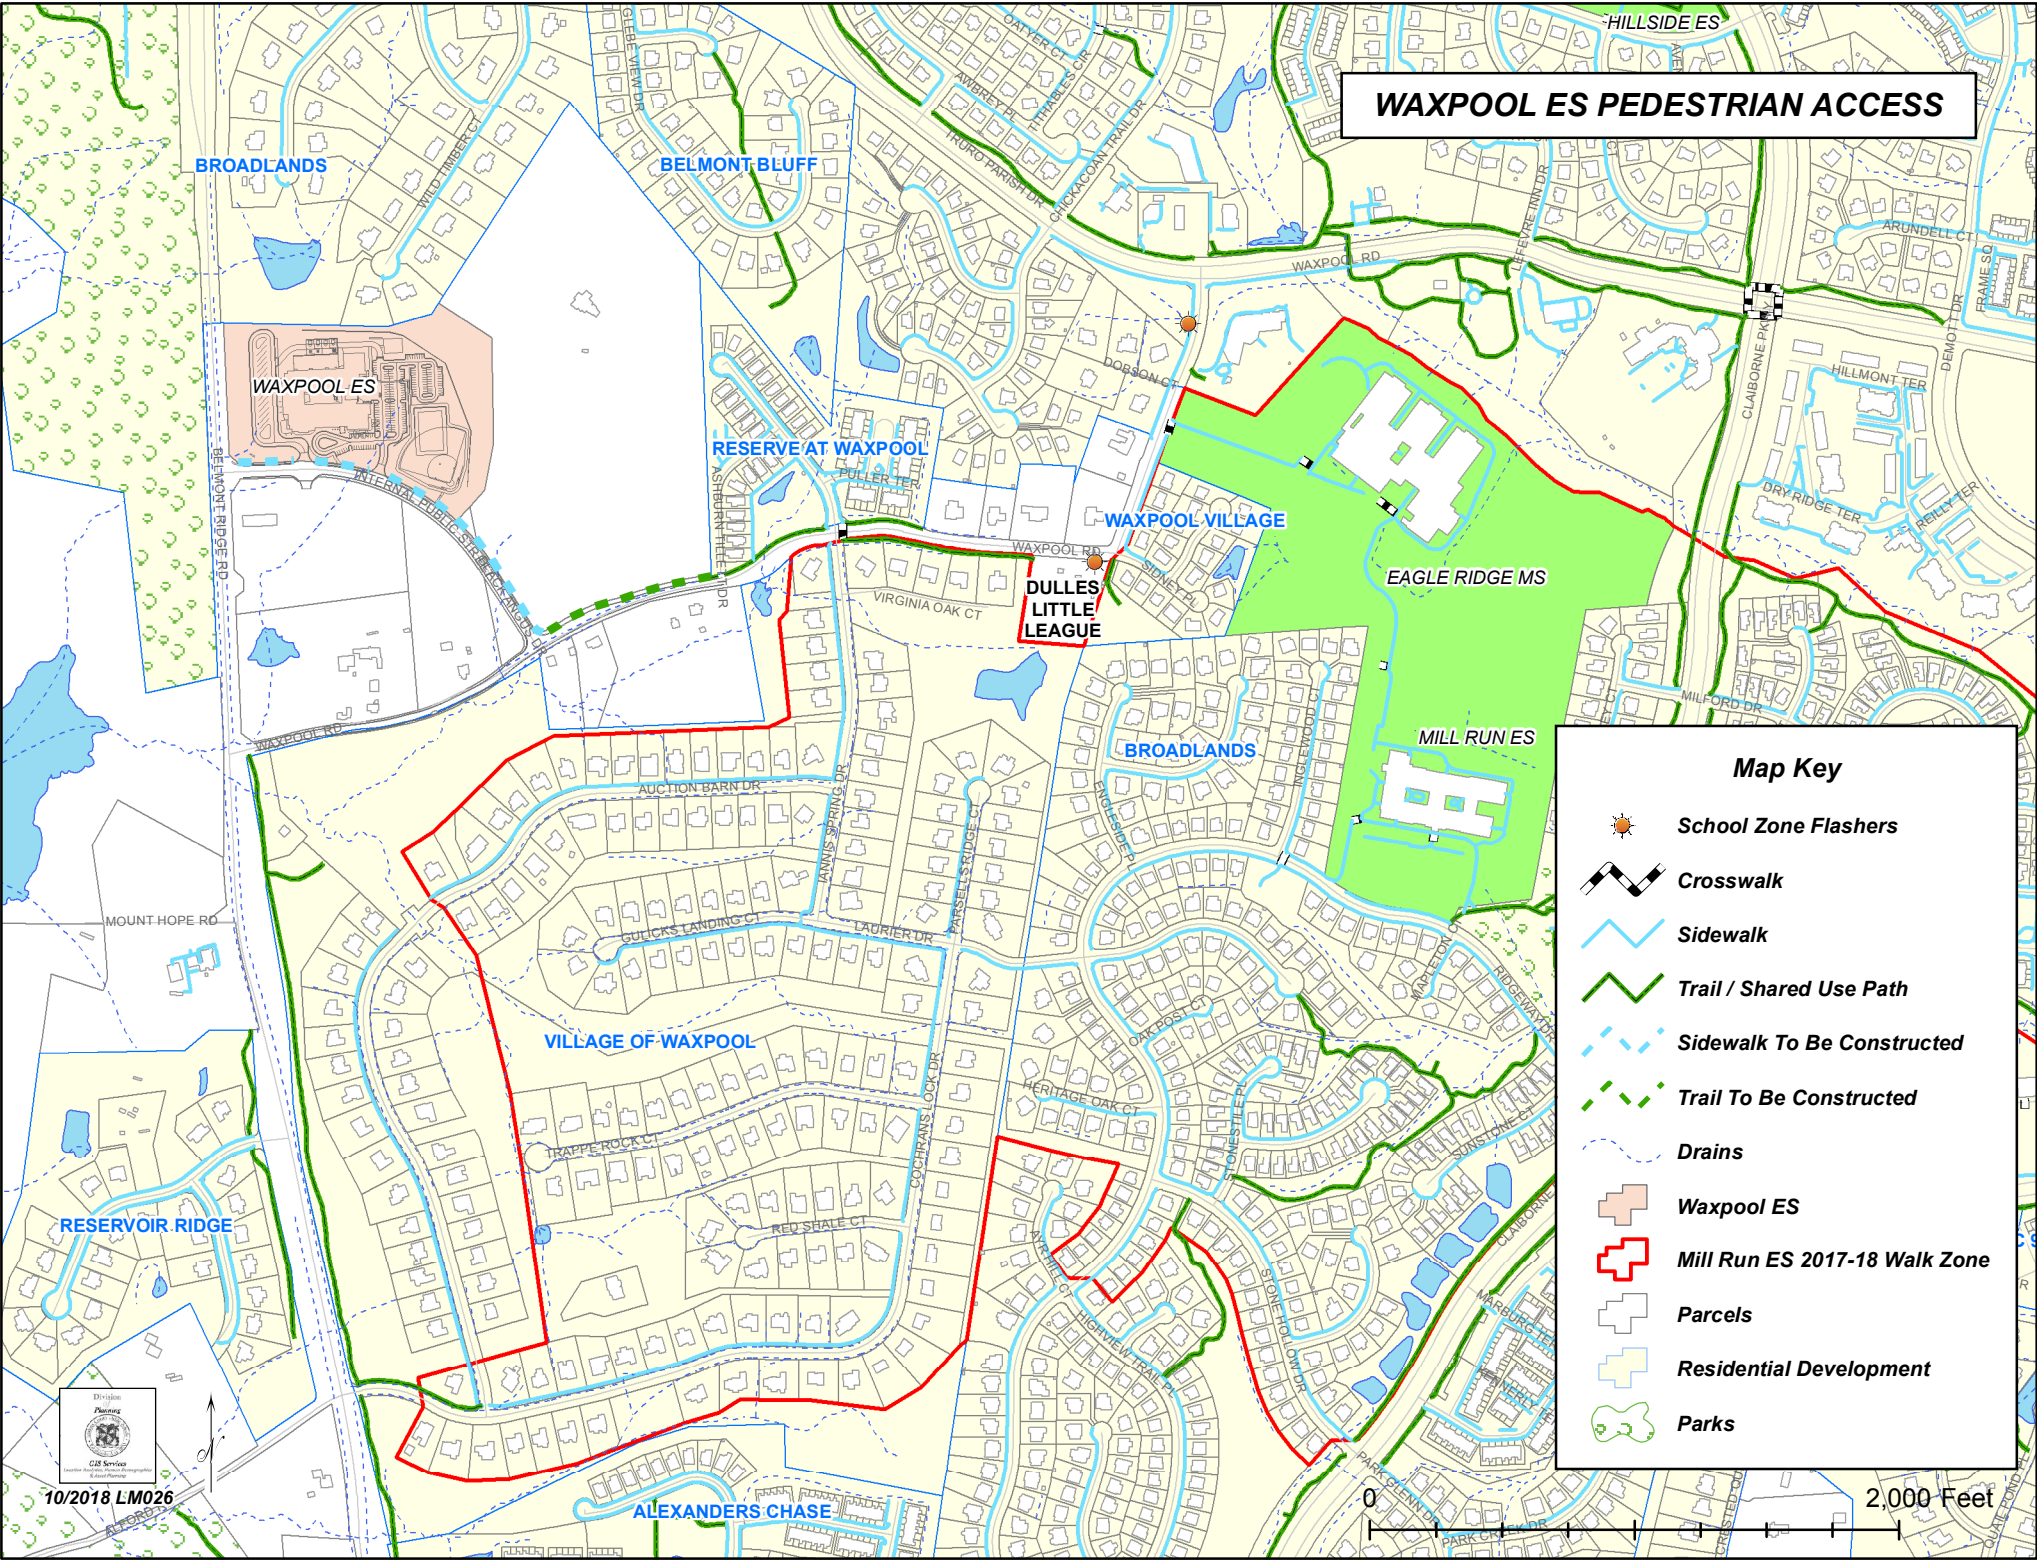

WAXPOOL ES PEDESTRIAN ACCESS

Map Key

- School Zone Flashers
- Crosswalk
- Sidewalk
- Trail / Shared Use Path
- Sidewalk To Be Constructed
- Trail To Be Constructed
- Drains
- Waxpool ES
- Mill Run ES 2017-18 Walk Zone
- Parcels
- Residential Development
- Parks