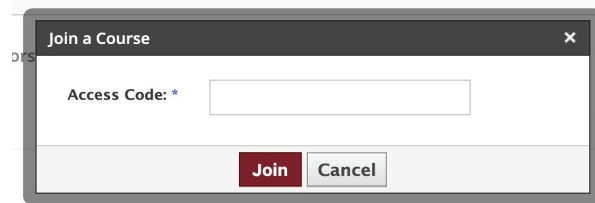

# Logging into the Schoolology Parent Experience

1. Login to ParentVUE at **portal.lcps.org**

2. Click on **"Schoolology."**

3. Select **"Schoolology Login."**

Schoolology Login

4. Click on **Courses**, then **My Courses**

5. Click on **Join a Course**

6. Enter **Access Code**