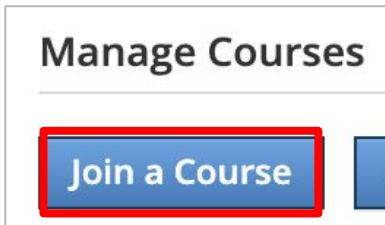

# Logging into the Schoolology Parent Experience

1. Login to ParentVUE at **portal.lcps.org**

2. Click on **"Schoolology."**

3. Select **"Schoolology Login."**

Schoolology Login

4. Click on **Courses**, then **My Courses**

5. Click on **Join a Course**

6. Enter **Access Code**