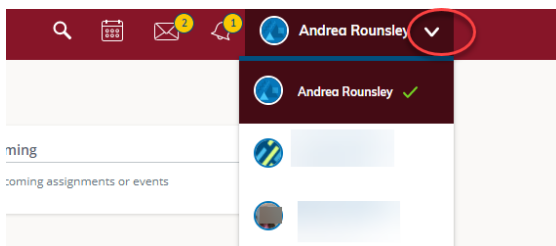

# JOINING A SCHOOLY GROUP FROM PARENT VUE

**Step One:** Log into Parentvue

**Step Two:** Click on Schoology

**Step Three:** Click on Schoology Login for Parents and Guardians

**Step Four:** Be sure to select the parent account in Schoology