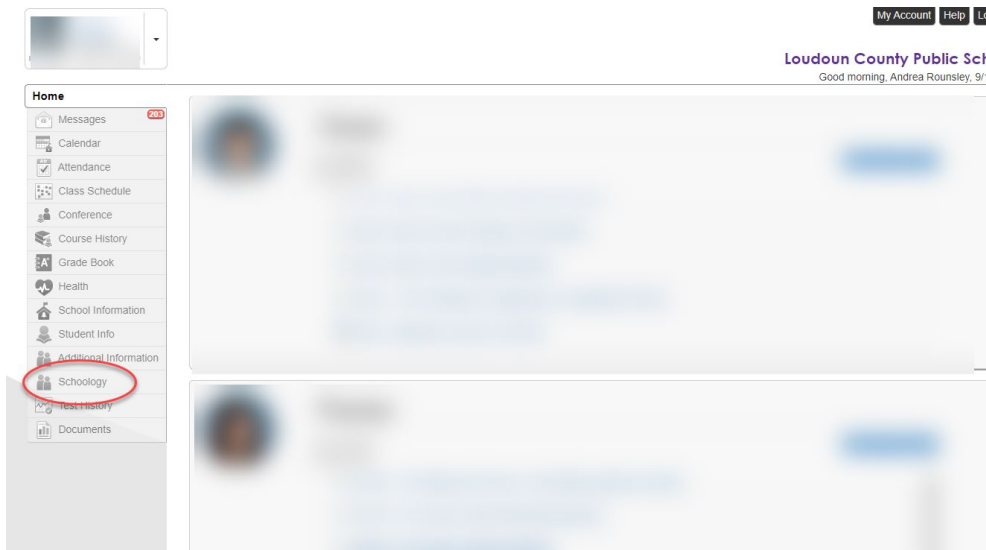

# JOINING A SCHOOLY GROUP FROM PARENT VUE

**Step One:** Log into Parentvue

**Step Two:** Click on Schoology

**Step Three:** Click on Schoology Login for Parents and Guardians

**Step Four:** Be sure to select the parent account in Schoology