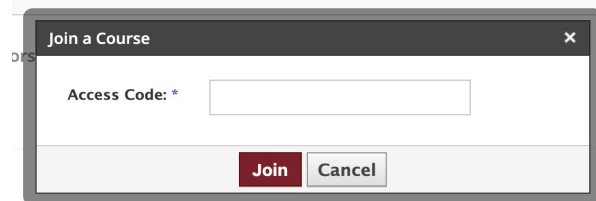

# Logging into the Schoolology Parent Experience

1. Login to ParentVUE at **portal.lcps.org**

2. Click on **"Schoolology."**

3. Select **"Schoolology Login."**

Schoolology Login

4. Click on **Courses**, then **My Courses**

5. Click on **Join a Course**

6. Enter **Access Code**