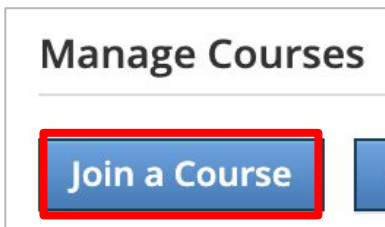

# Logging into the Schoolology Parent Experience

1. Login to ParentVUE at **portal.lcps.org**

2. Click on **"Schoolology."**

3. Select **"Schoolology Login."**

Schoolology Login

4. Click on **Courses**, then **My Courses**

5. Click on **Join a Course**

6. Enter **Access Code**