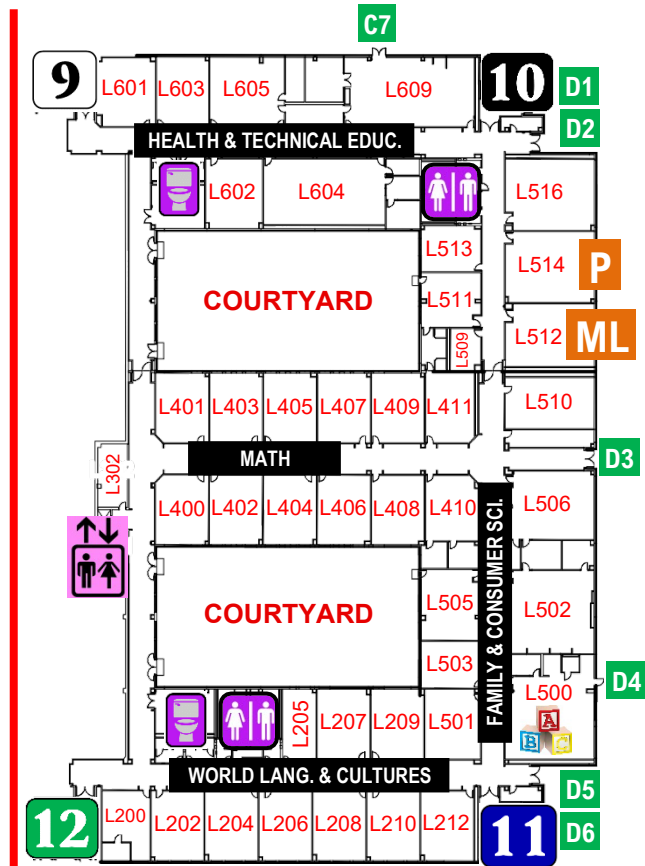

Woodgrove High School

HOME OF THE WOLVERINES

Student restrooms

Single-person restrooms

Elevator use with Medical Pass only

Use any of the four stairwells to access the other floor

M = Main Office
A = Attendance Window
CL = Clinic

CC = Career Center
C = Counseling Office
TA = Technology Assistance
WC = Writing Center

TC = Testing Center
ML = Math Learning Lab
P = Publications

Entrance and Exits