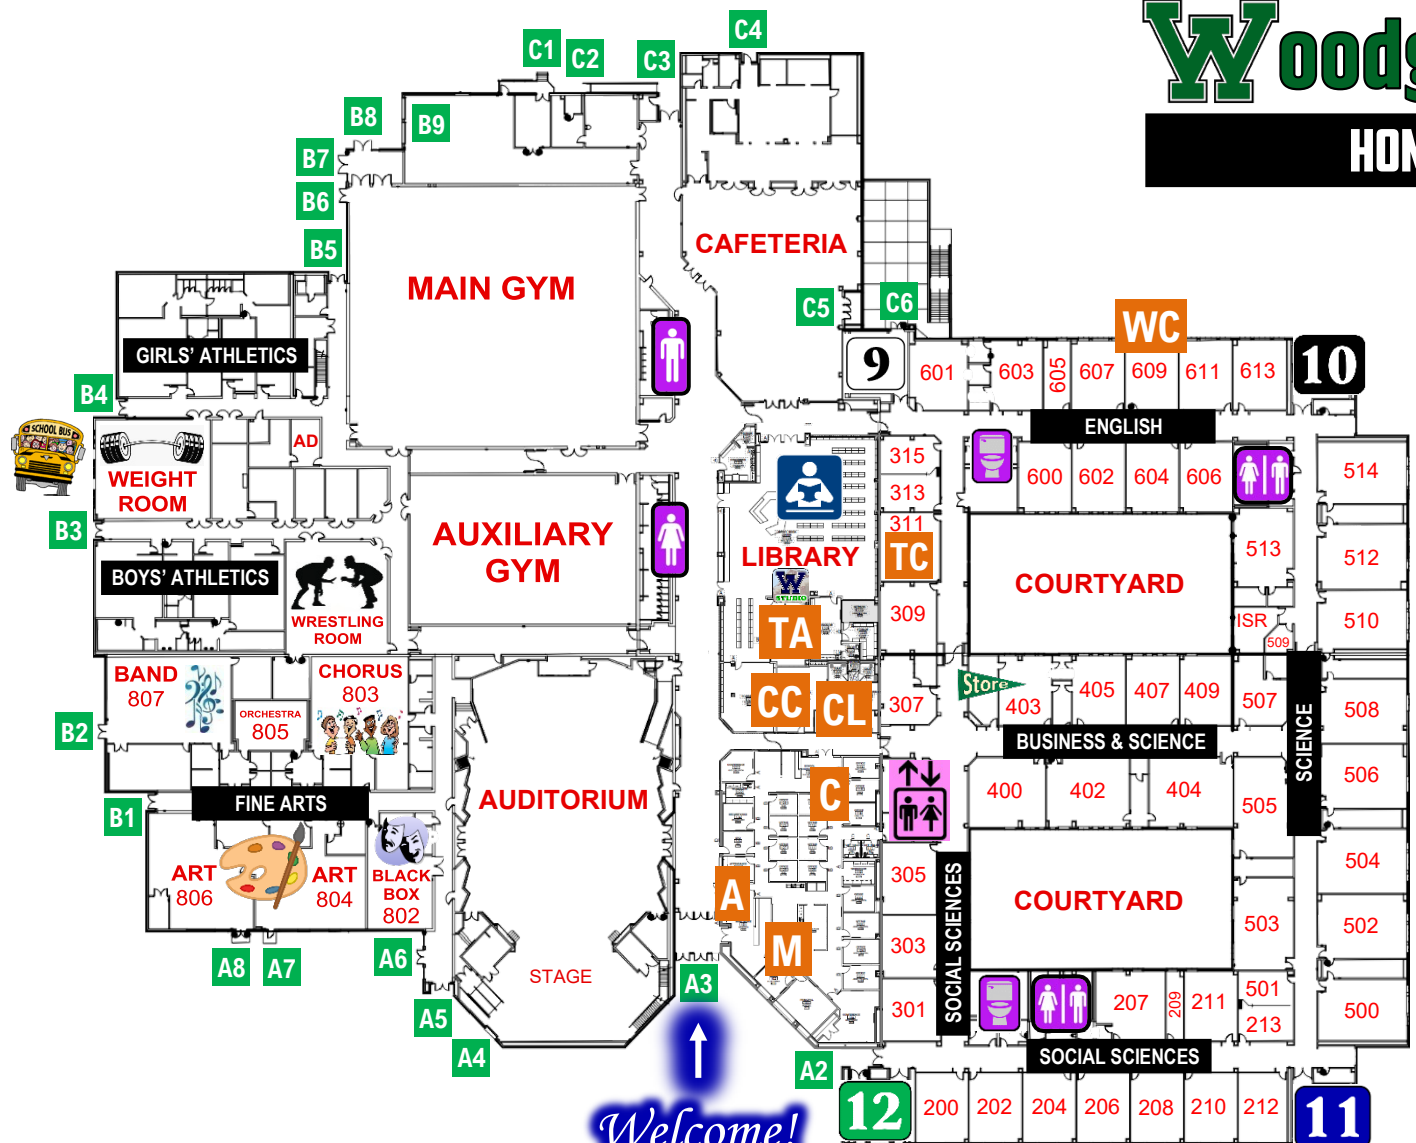

Woodgrove High School

HOME OF THE WOLVERINES

Student restrooms

Single-person restrooms

Elevator use with Medical Pass only

Use any of the four stairwells to access the other floor

M = Main Office
A = Attendance Window
CL = Clinic

CC = Career Center
C = Counseling Office
TA = Technology Assistance
WC = Writing Center

TC = Testing Center
ML = Math Learning Lab
P = Publications

Entrance and Exits