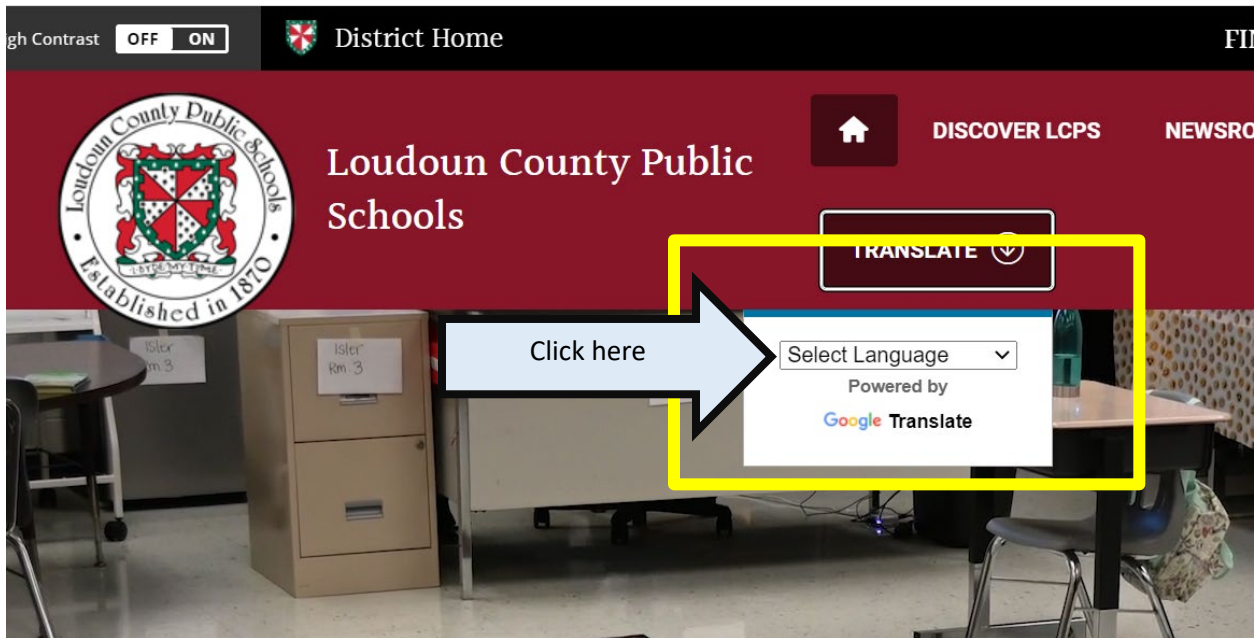

ایل سی پی ایس ویب سائٹ پر زبان کے انتخاب کے لئے ہدایات .

Instructions for Language Selection on the LCPS Website

Click on the + sign.

It will give you the option to "SELECT LANGUAGE". Click on that.

ايل سي پي ايس ويب سائٹ پر زبان کے انتخاب کے لئے ہدایات .

Now you can find the language you need. Click on it and the website will automatically display in that language.

The screenshot shows the top navigation bar of the Loudoun County Public Schools website. On the left is the school district's logo, which is circular and features a shield with a cross, surrounded by the text "Loudoun County Public Schools" and "Established in 1870". To the right of the logo, the text "Loudoun County Public Schools" is displayed in a large, white font. Further right, there is a "DISCOVER LC" button with a home icon and a "TRANSLATE" button with a downward arrow icon. Below the "TRANSLATE" button, a dropdown menu is open, showing a list of languages: Sinhala, Slovak, Slovenian, Somali, Spanish (highlighted in blue), and Sundanese. The background of the page is a photograph of a classroom with a desk, a chair, and a whiteboard.

ایل سی پی ایس ویب سائٹ پر زبان کے انتخاب کے لئے ہدایات .

The image shows the top navigation bar of the Loudoun County Public Schools website. The header is dark red with the school's logo on the left, which includes the text "Loudoun County Public Schools" and "Established in 1870". To the right of the logo, the text "Loudoun County Public Schools" is displayed in white. Further right, there are two buttons: a home icon labeled "DISCOVER" and a "TRANSLATE" button with a downward arrow icon. Below the "TRANSLATE" button, a dropdown menu is open, titled "Select Language". The menu lists several languages: Swedish, Tajik, Tamil, Telugu, Thai, Turkish, Ukrainian, Urdu, Uzbek, Vietnamese (highlighted in blue), and Welsh. At the bottom of the page, there is a navigation bar with icons for a calendar, a "JOBS" button, and a checklist icon.