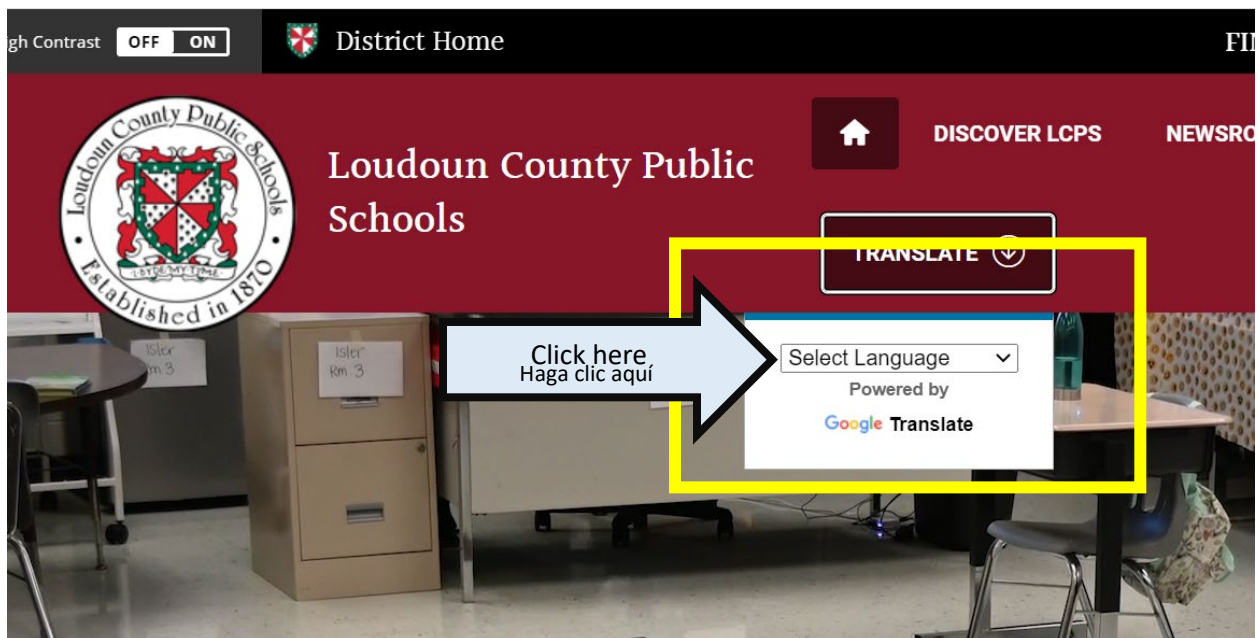

## Instrucciones para Seleccionar Idiomas en el sitio web de LCPS

Haga Clic en el símbolo de + más.

Le dará la opción de "SELECCIONAR IDIOMA". Haga Clic allí.

Ahora usted puede encontrar el idioma que necesite. Haga Clic en él y automáticamente se desplegará la página en ese idioma.

The image shows the top portion of the Loudoun County Public Schools website. On the left is the school district's logo, which is circular and contains a shield with a red and white checkered pattern, surrounded by the text "Loudoun County Public Schools" and "Established in 1870". To the right of the logo, the text "Loudoun County Public Schools" is displayed in white on a dark red background. Further right, there are two buttons: a home icon with the text "DISCOVER LC" and a "TRANSLATE" button with a downward arrow icon. Below the website header, a photograph of a classroom is visible, featuring a whiteboard and a filing cabinet. Overlaid on the right side of the photograph is a "Select Language" dropdown menu. The menu lists several languages: Sinhala, Slovak, Slovenian, Somali, Spanish (highlighted in blue), and Sundanese. A white arrow points from the text "Click here for Spanish" and "Haga clic en 'Spanish' (Español)" to the "Spanish" option in the dropdown menu.