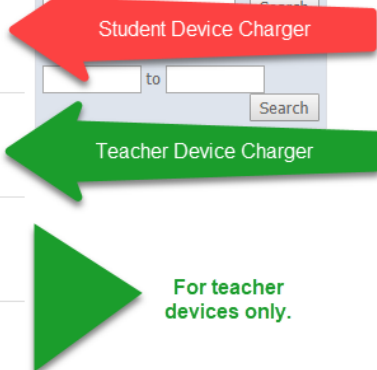

Full Catalog > Search for Mfr Part # "LCPS-"

Select One	Description	Mfr Part # In Stock	Sell Price List Price	Add to Cart
☐	Daly Computers - Power Adapter for Chrome 300e and 11e LCPS-4X20M26252-BUNDLE	LCPS-4X20M26252-BUNDLE In Stock: 1	$30.75	+
☐	Daly Computers - Power Adapter for L380, P52S and X1 Carbon LCPS-4X20M26268-BUNDLE	LCPS-4X20M26268-BUNDLE In Stock: 1	$56.00	+
☐	Daly Computers - Lenovo ThinkPad Pen Pro LCPS-4X80R07945-BUNDLE	LCPS-4X80R07945-BUNDLE In Stock: 1	$46.00	+
☐	Daly Computers - Lenovo USB-C Travel Hub LCPS-4X90M60789-BUNDLE	LCPS-4X90M60789-BUNDLE In Stock: 1	$72.00	+

Found: 4   Displaying: 1 - 4

Narrow Your Results
By Keyword(s)
[ ] to [ ]