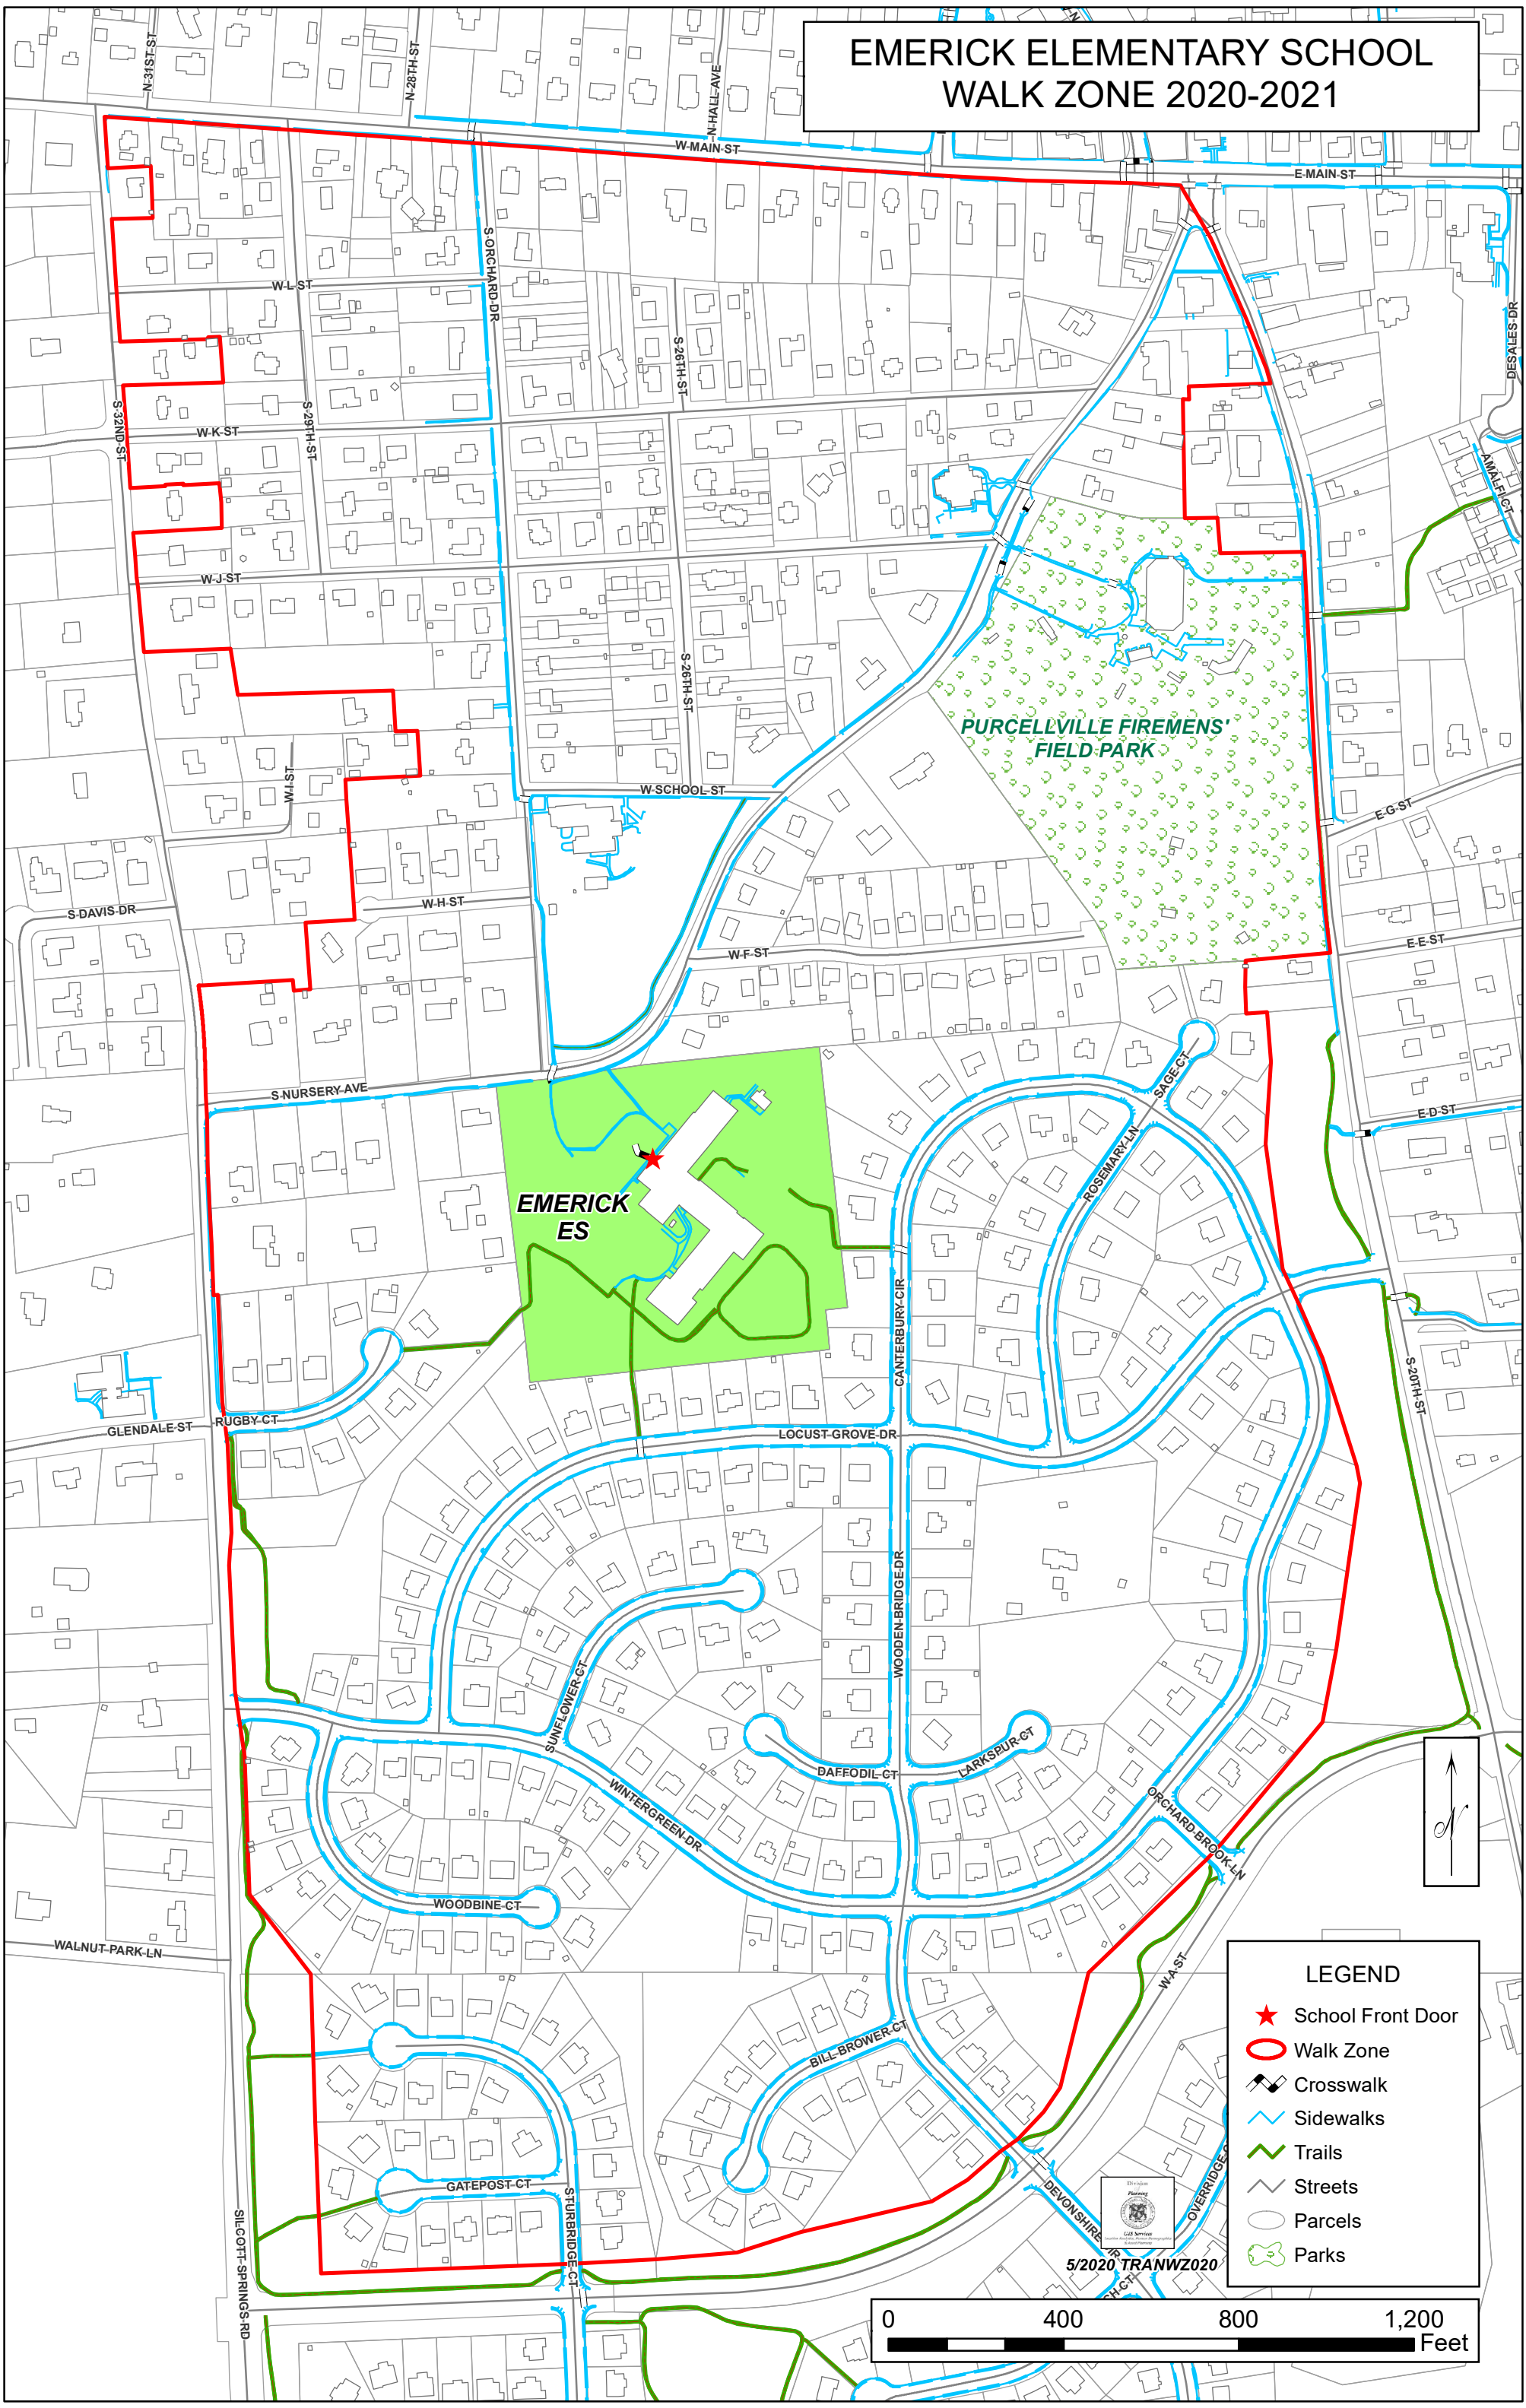

# EMERICK ELEMENTARY SCHOOL WALK ZONE 2020-2021

**LEGEND**

- ★ School Front Door
- Walk Zone
- ▬ Crosswalk
- ▬ Sidewalks
- ▬ Trails
- ▬ Streets
- Parcels
- ▬ Parks

5/2020 TRANWZ020