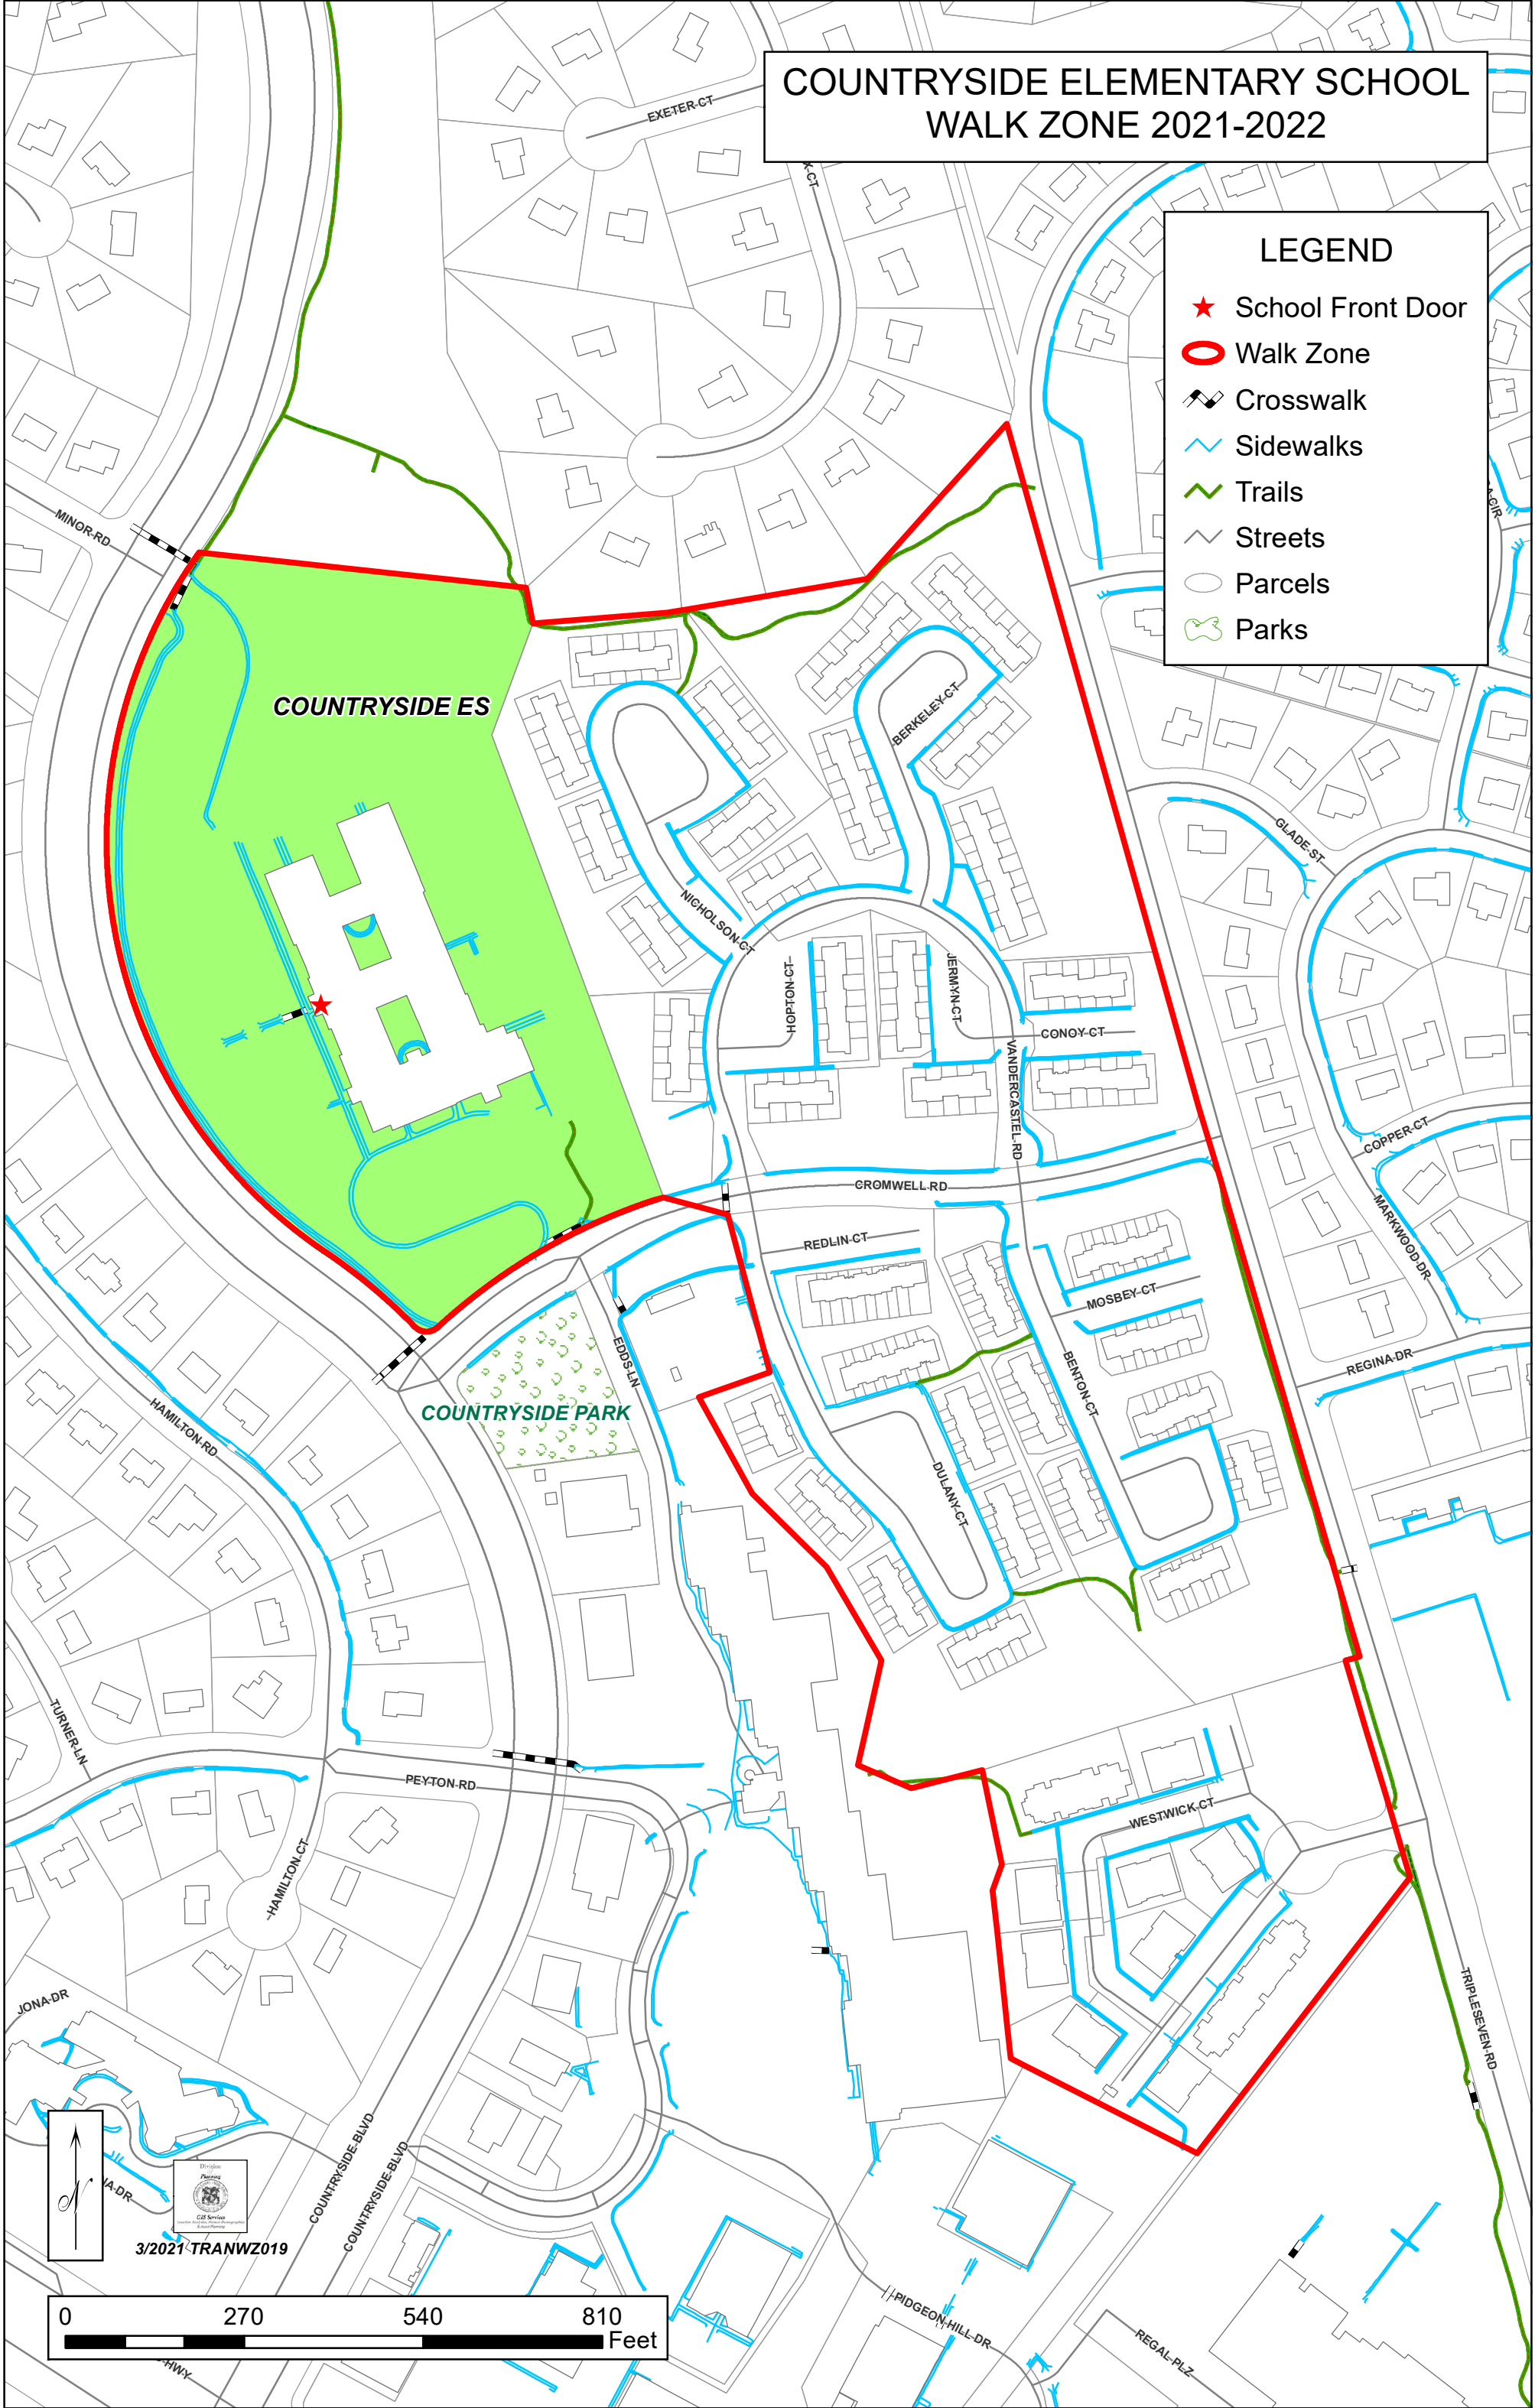

# COUNTRYSIDE ELEMENTARY SCHOOL WALK ZONE 2021-2022

### LEGEND

- ★ School Front Door
- Walk Zone
- ↔ Crosswalk
- Sidewalks
- Trails
- Streets
- Parcels
- Parks

3/2021-TRANWZ019

0 270 540 810 Feet