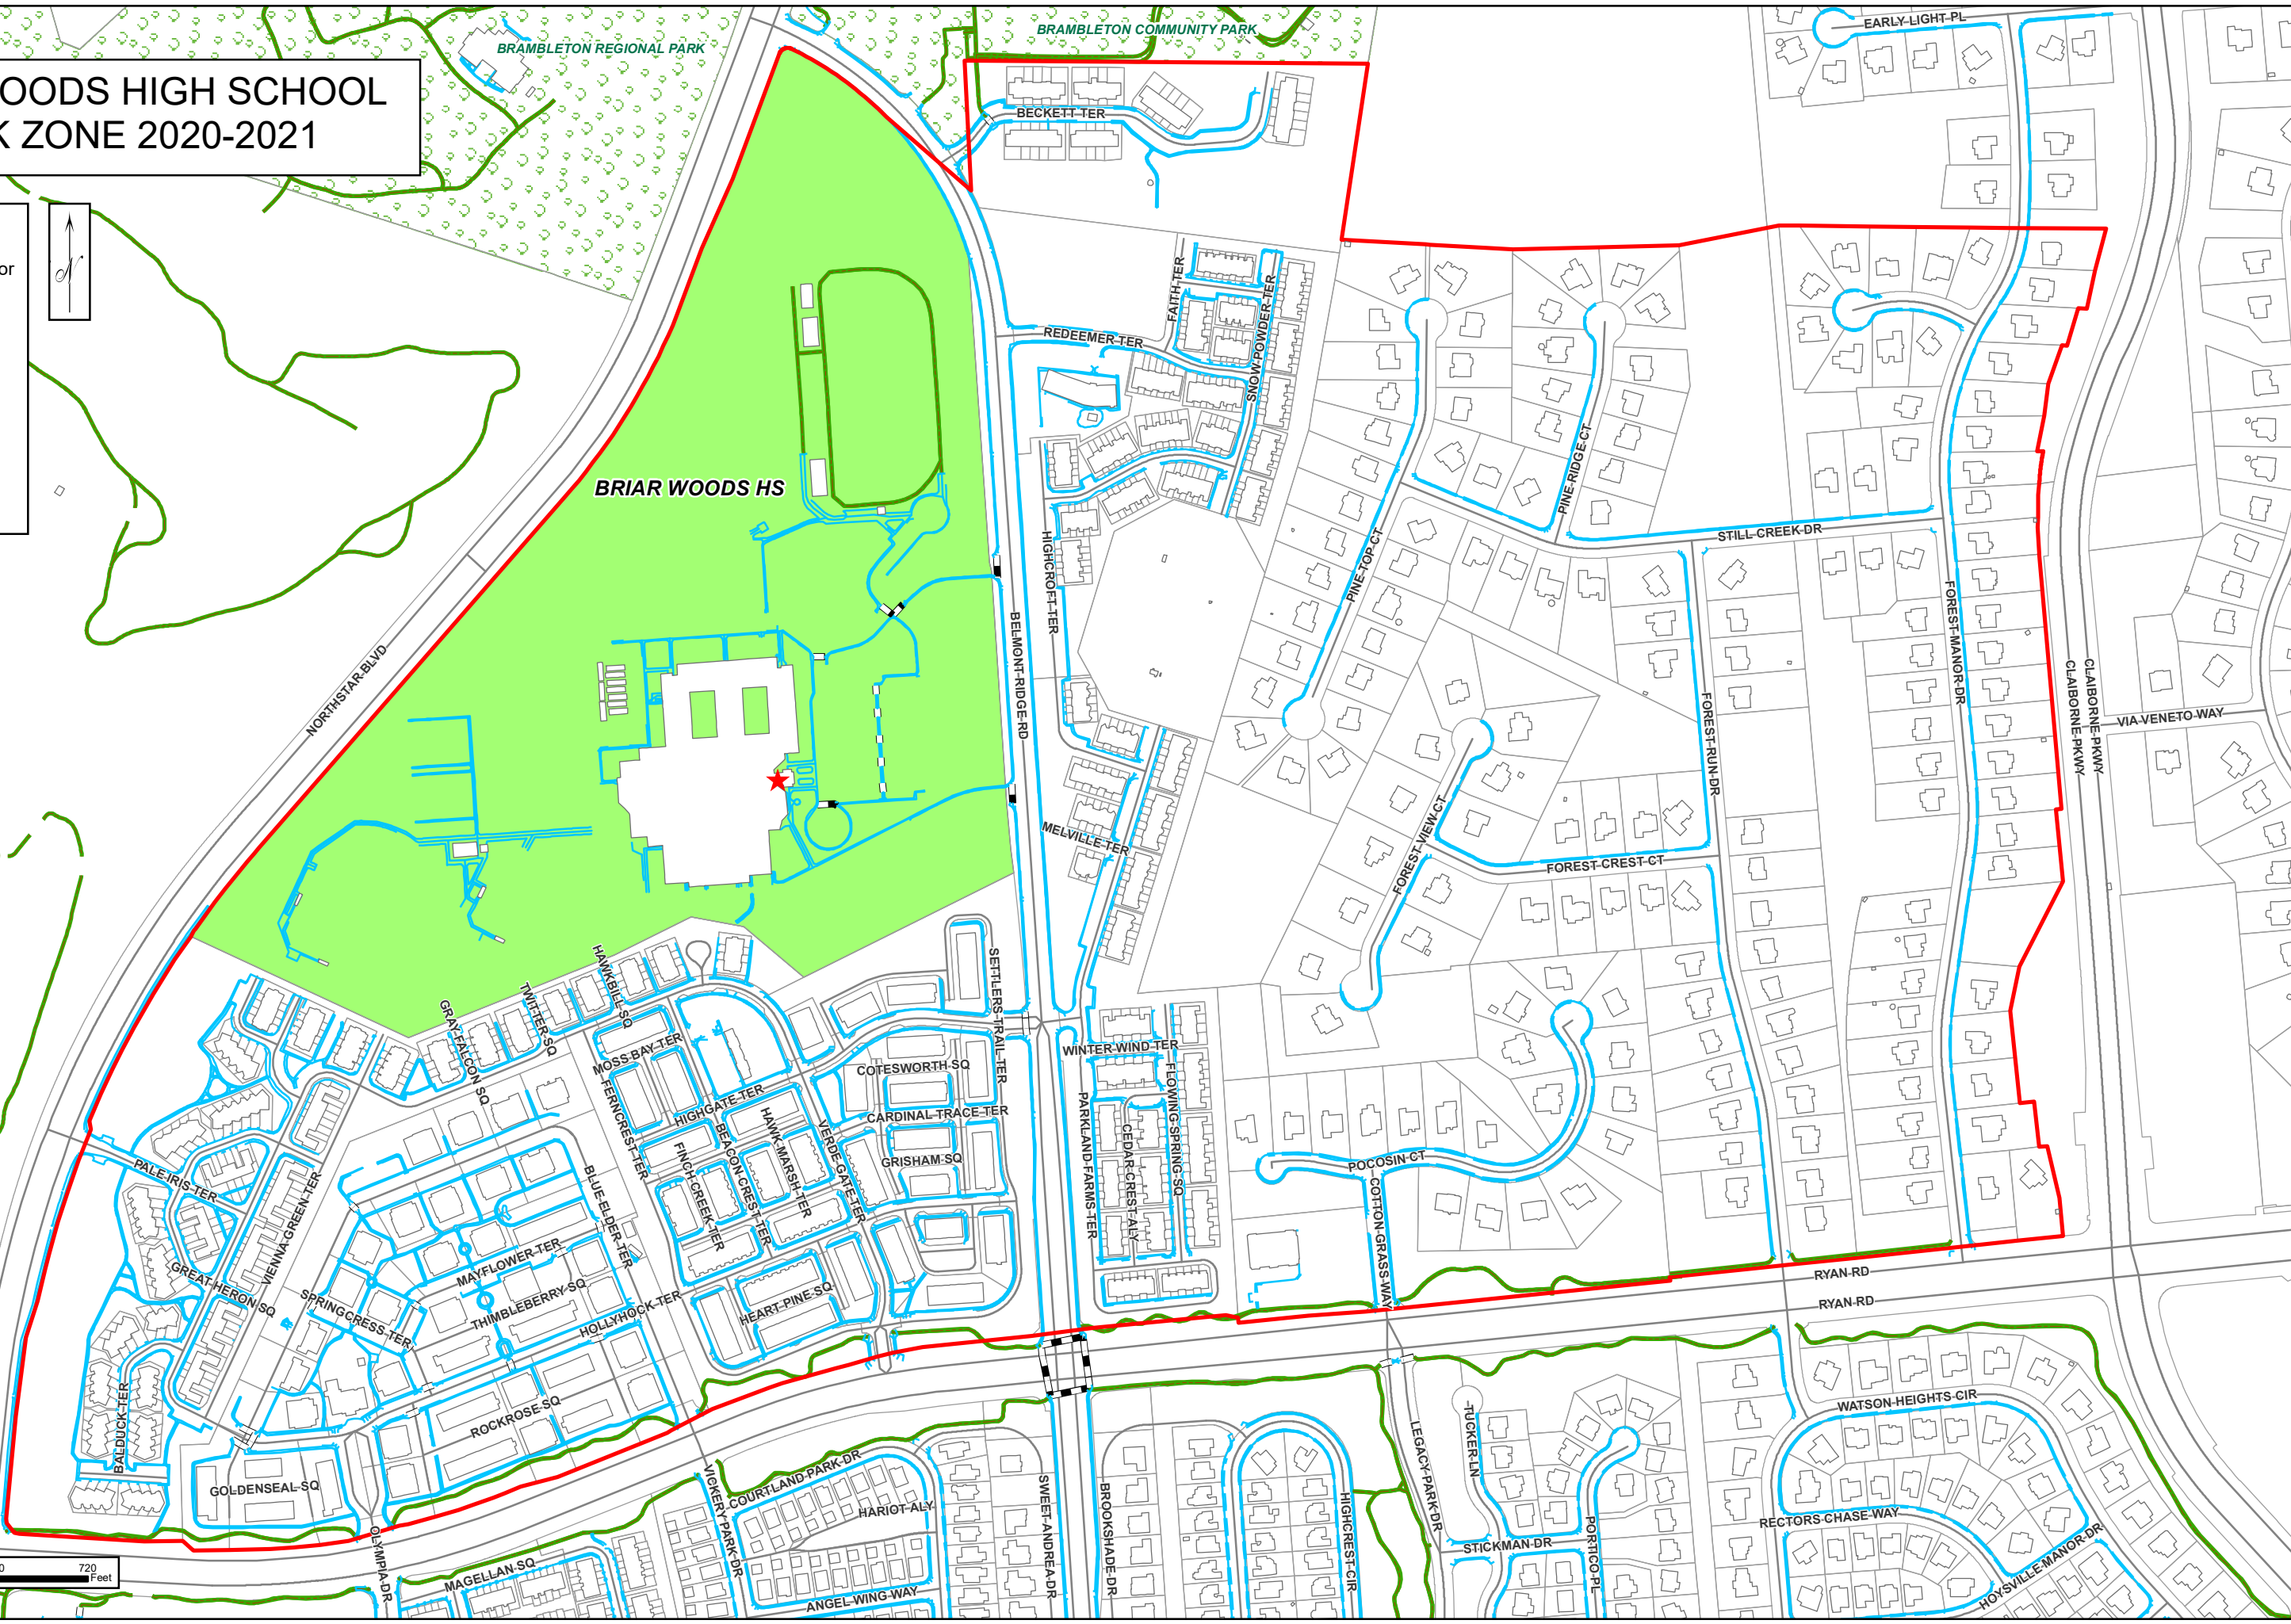

# BRIAR WOODS HIGH SCHOOL WALK ZONE 2020-2021

## LEGEND

- ★ School Front Door
- Walk Zone
- ▤ Crosswalk
- Sidewalks
- Trails
- Streets
- Parcels
- Parks

5/2020 TRANWZ055