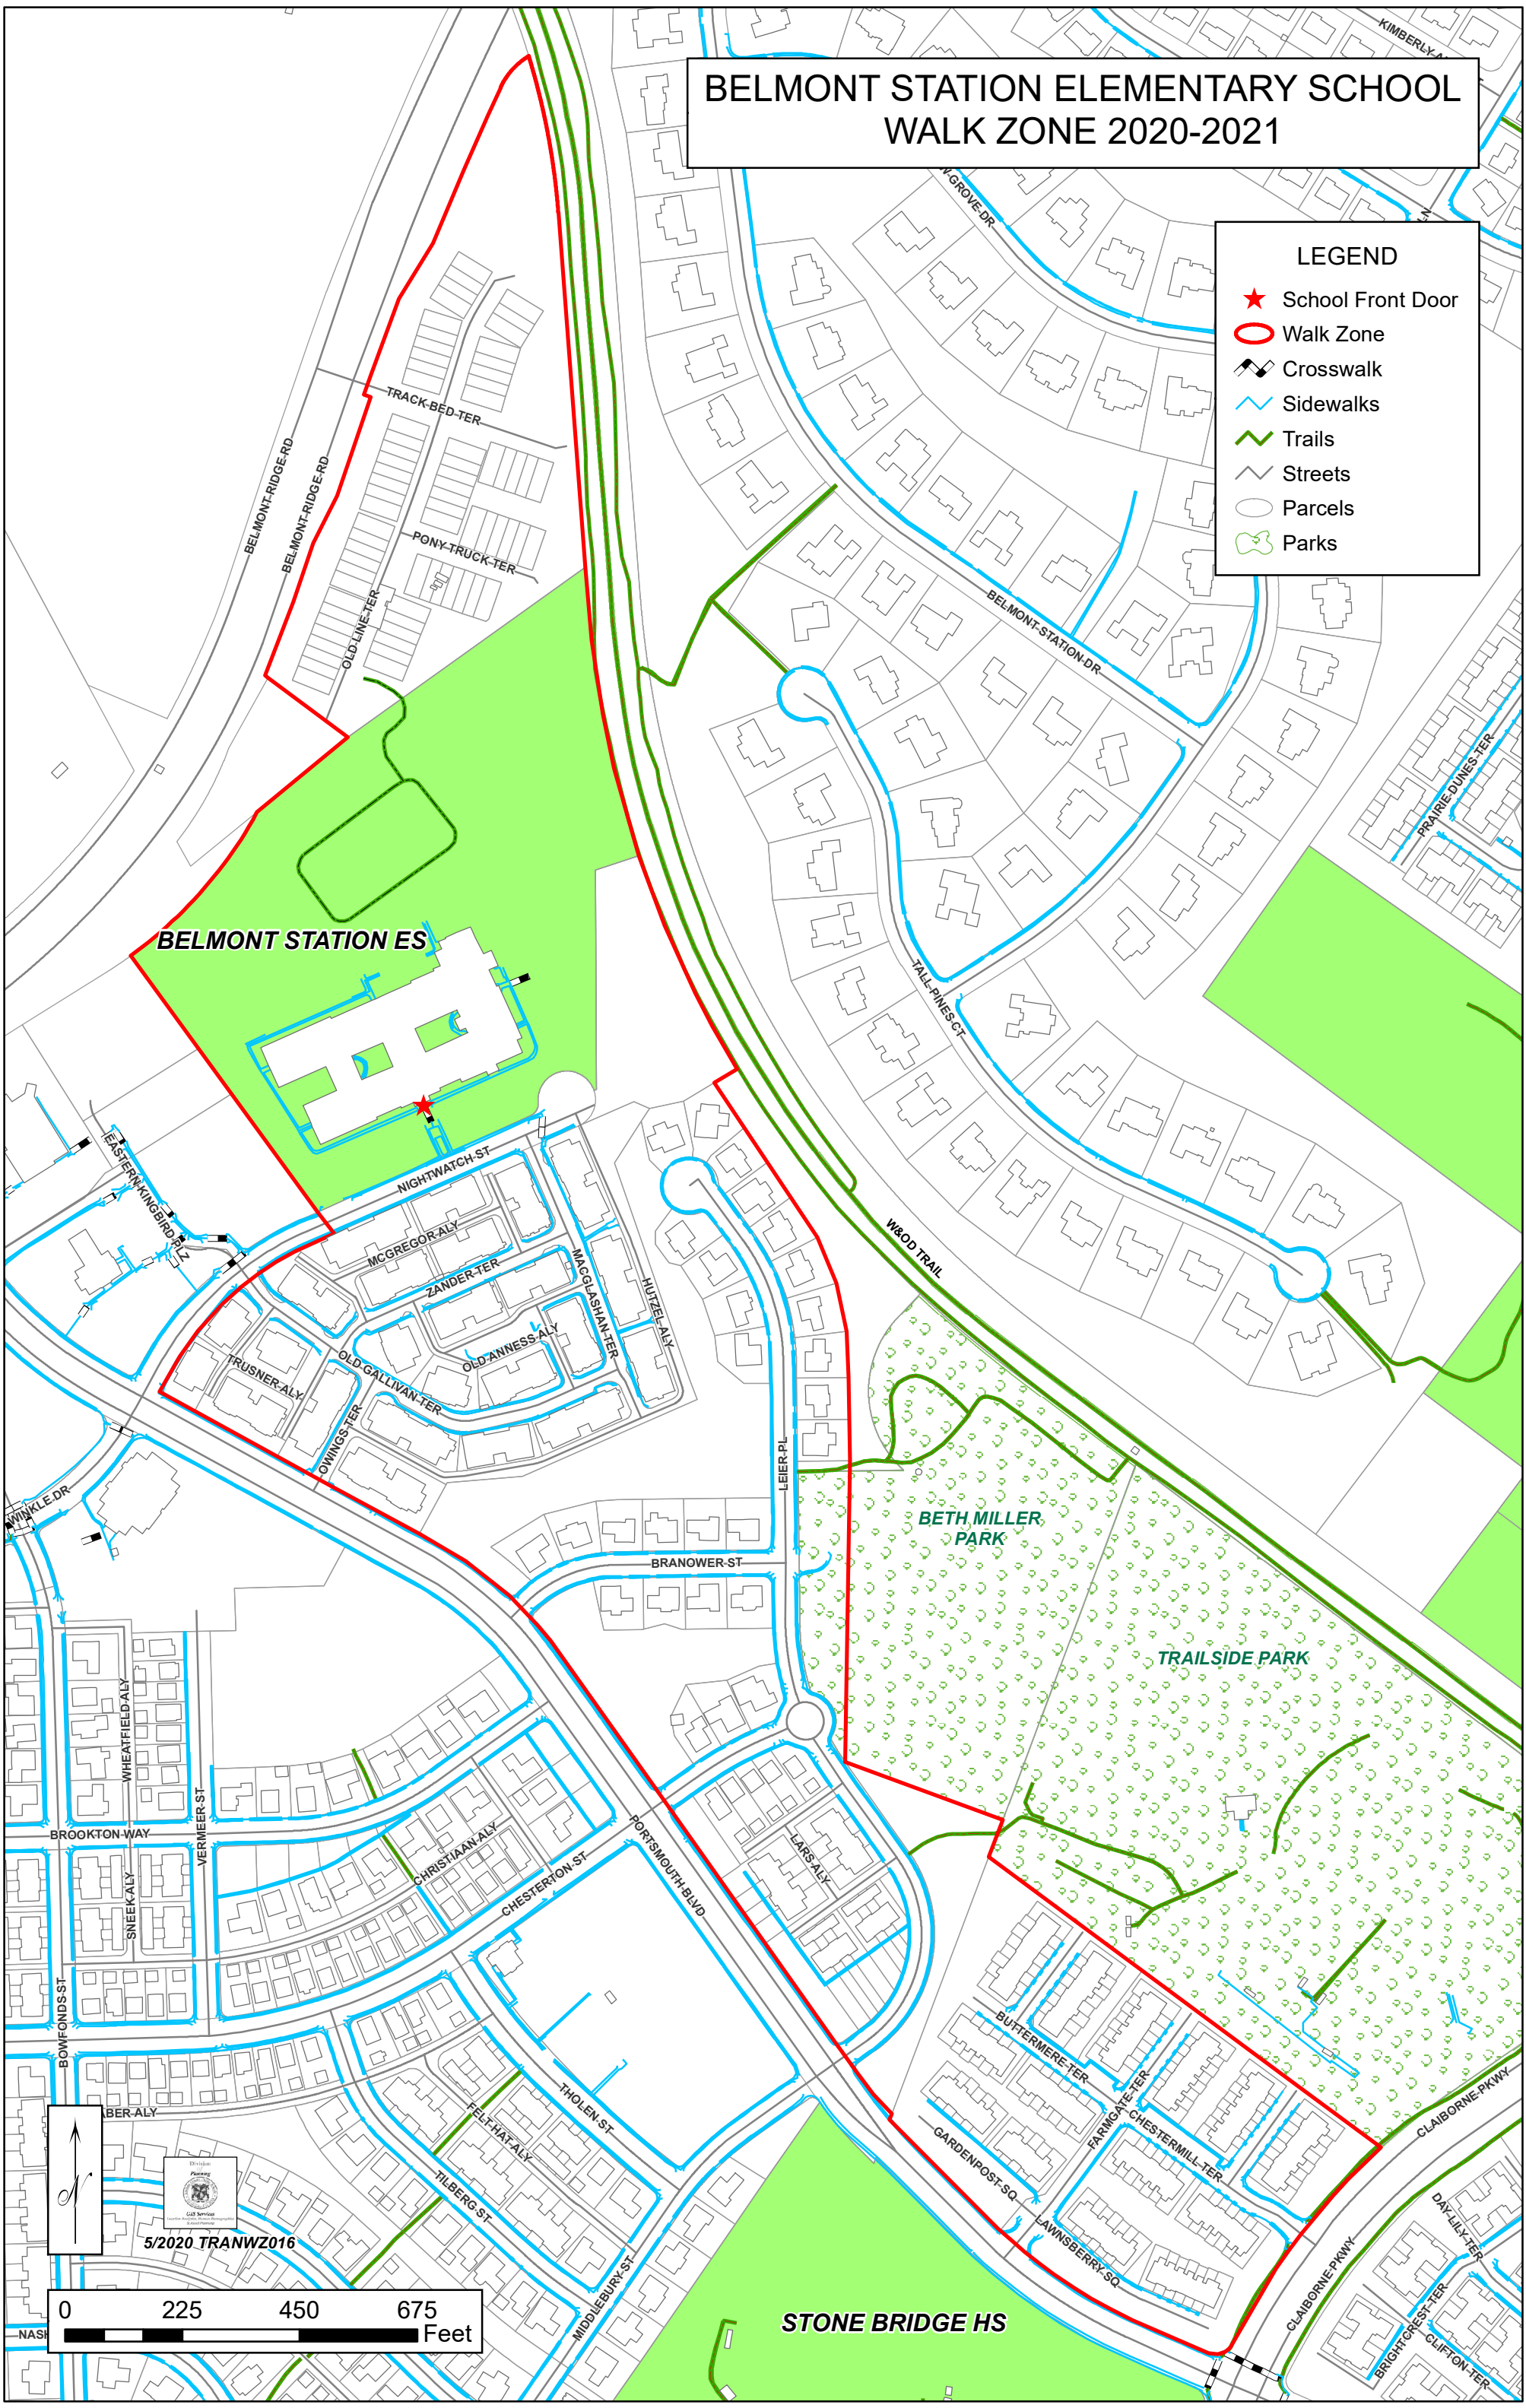

# BELMONT STATION ELEMENTARY SCHOOL WALK ZONE 2020-2021

**LEGEND**

- ★ School Front Door
- Walk Zone
- Crosswalk
- Sidewalks
- Trails
- Streets
- Parcels
- Parks

5/2020\_TRANWZ016

**STONE BRIDGE HS**