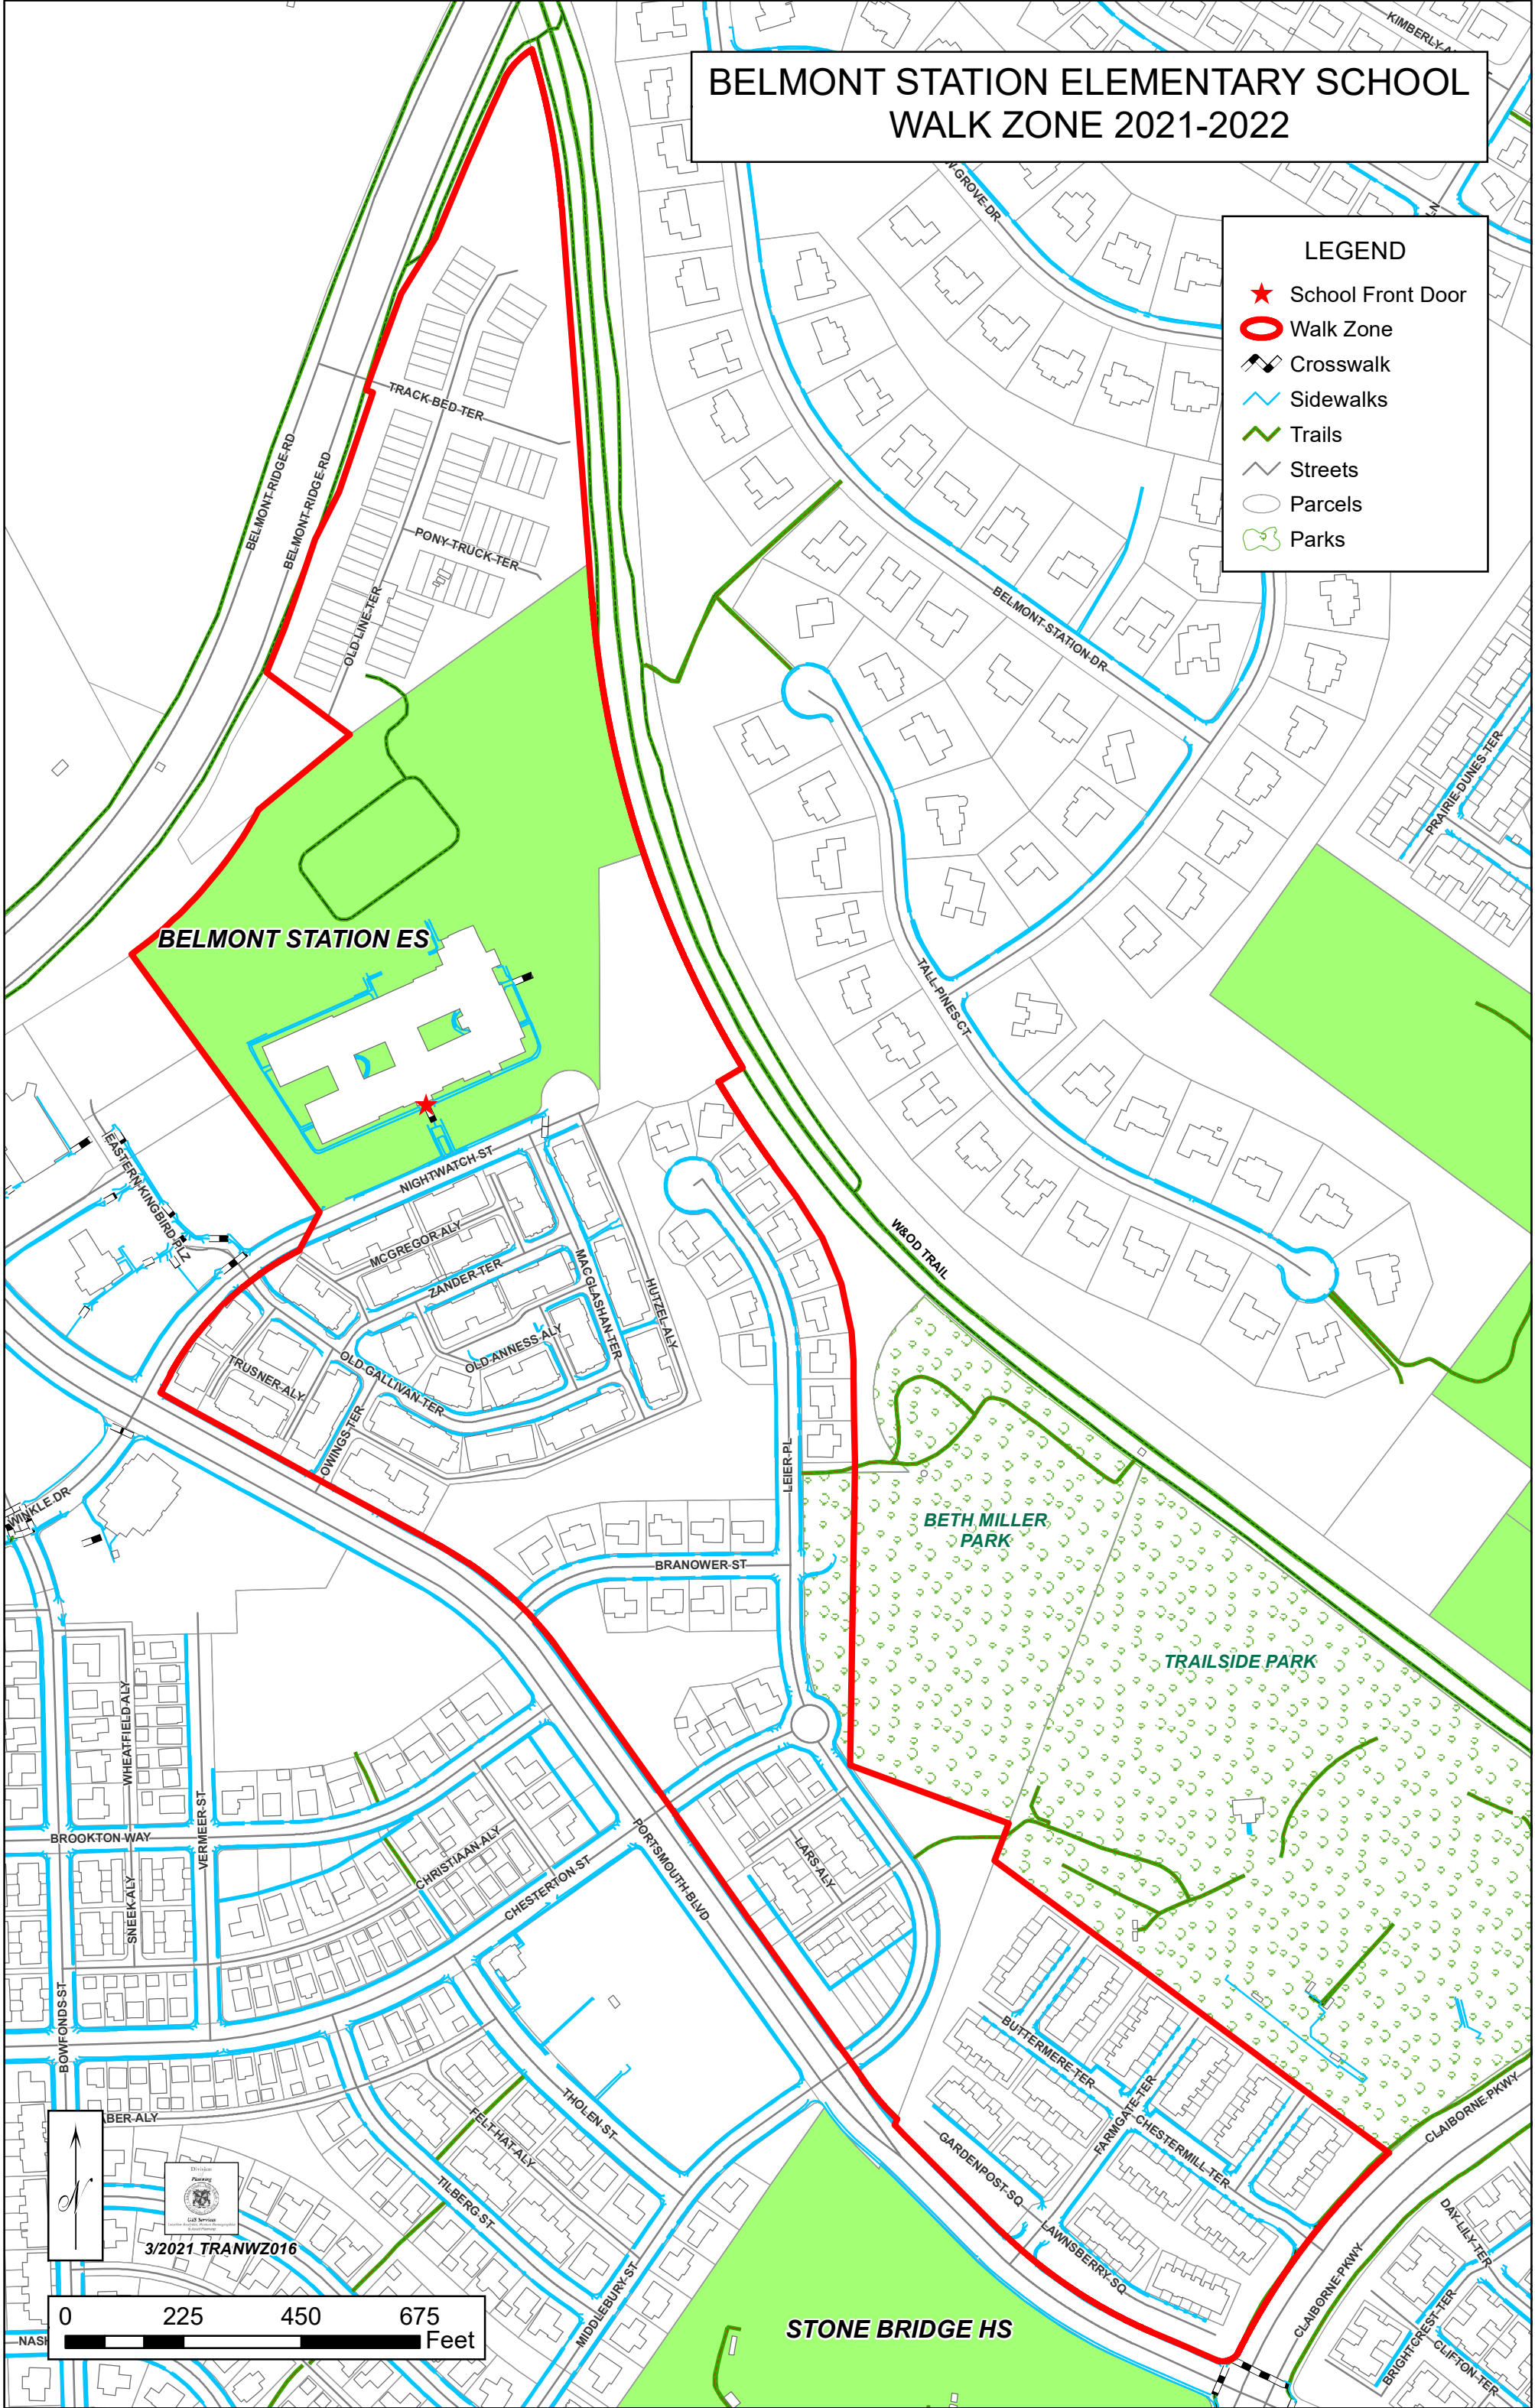

# BELMONT STATION ELEMENTARY SCHOOL WALK ZONE 2021-2022

**LEGEND**

- ★ School Front Door
- Walk Zone
- ⚡ Crosswalk
- ⚡ Sidewalks
- 🌿 Trails
- 🛣️ Streets
- ▭ Parcels
- 🌳 Parks

**BELMONT STATION ES**

**BETH MILLER PARK**

**TRILSIDE PARK**

**STONE BRIDGE HS**

3/2021\_TRANWZ016