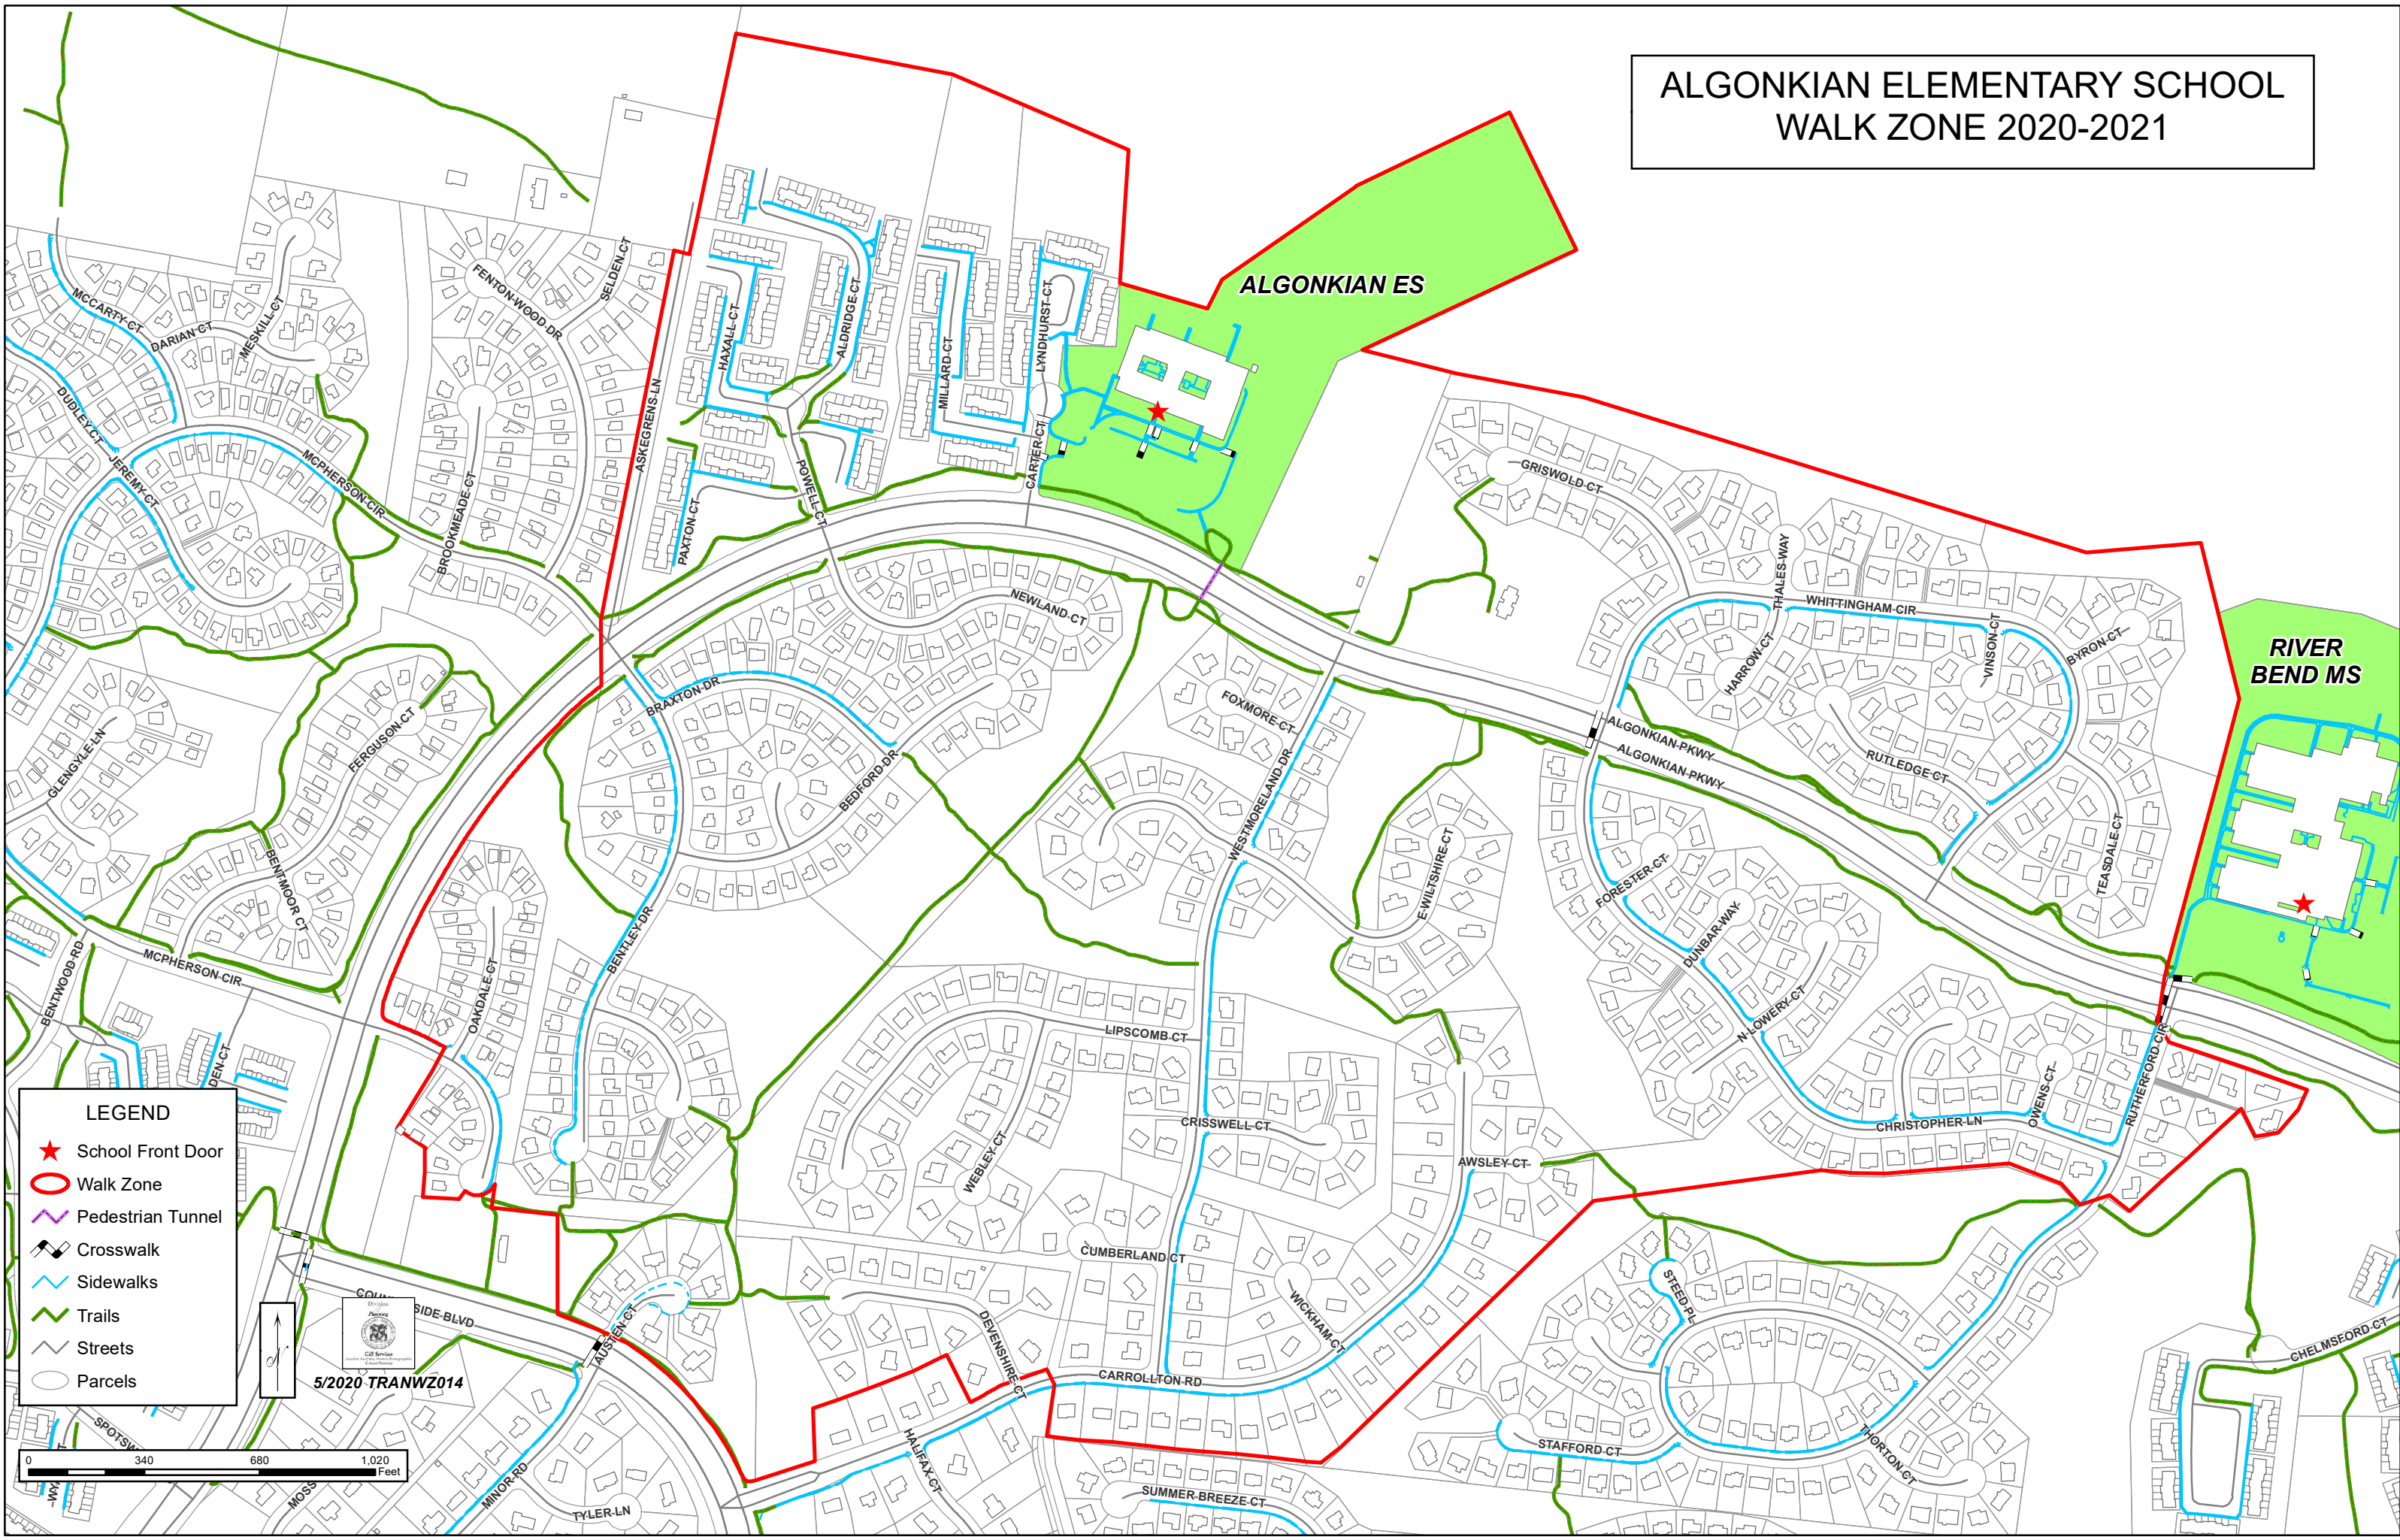

ALGONKIAN ELEMENTARY SCHOOL WALK ZONE 2020-2021

LEGEND

- ★ School Front Door
- Walk Zone
- ~ Pedestrian Tunnel
- ⊘ Crosswalk
- Sidewalks
- Trails
- Streets
- Parcels

5/2020 TRANWZ014