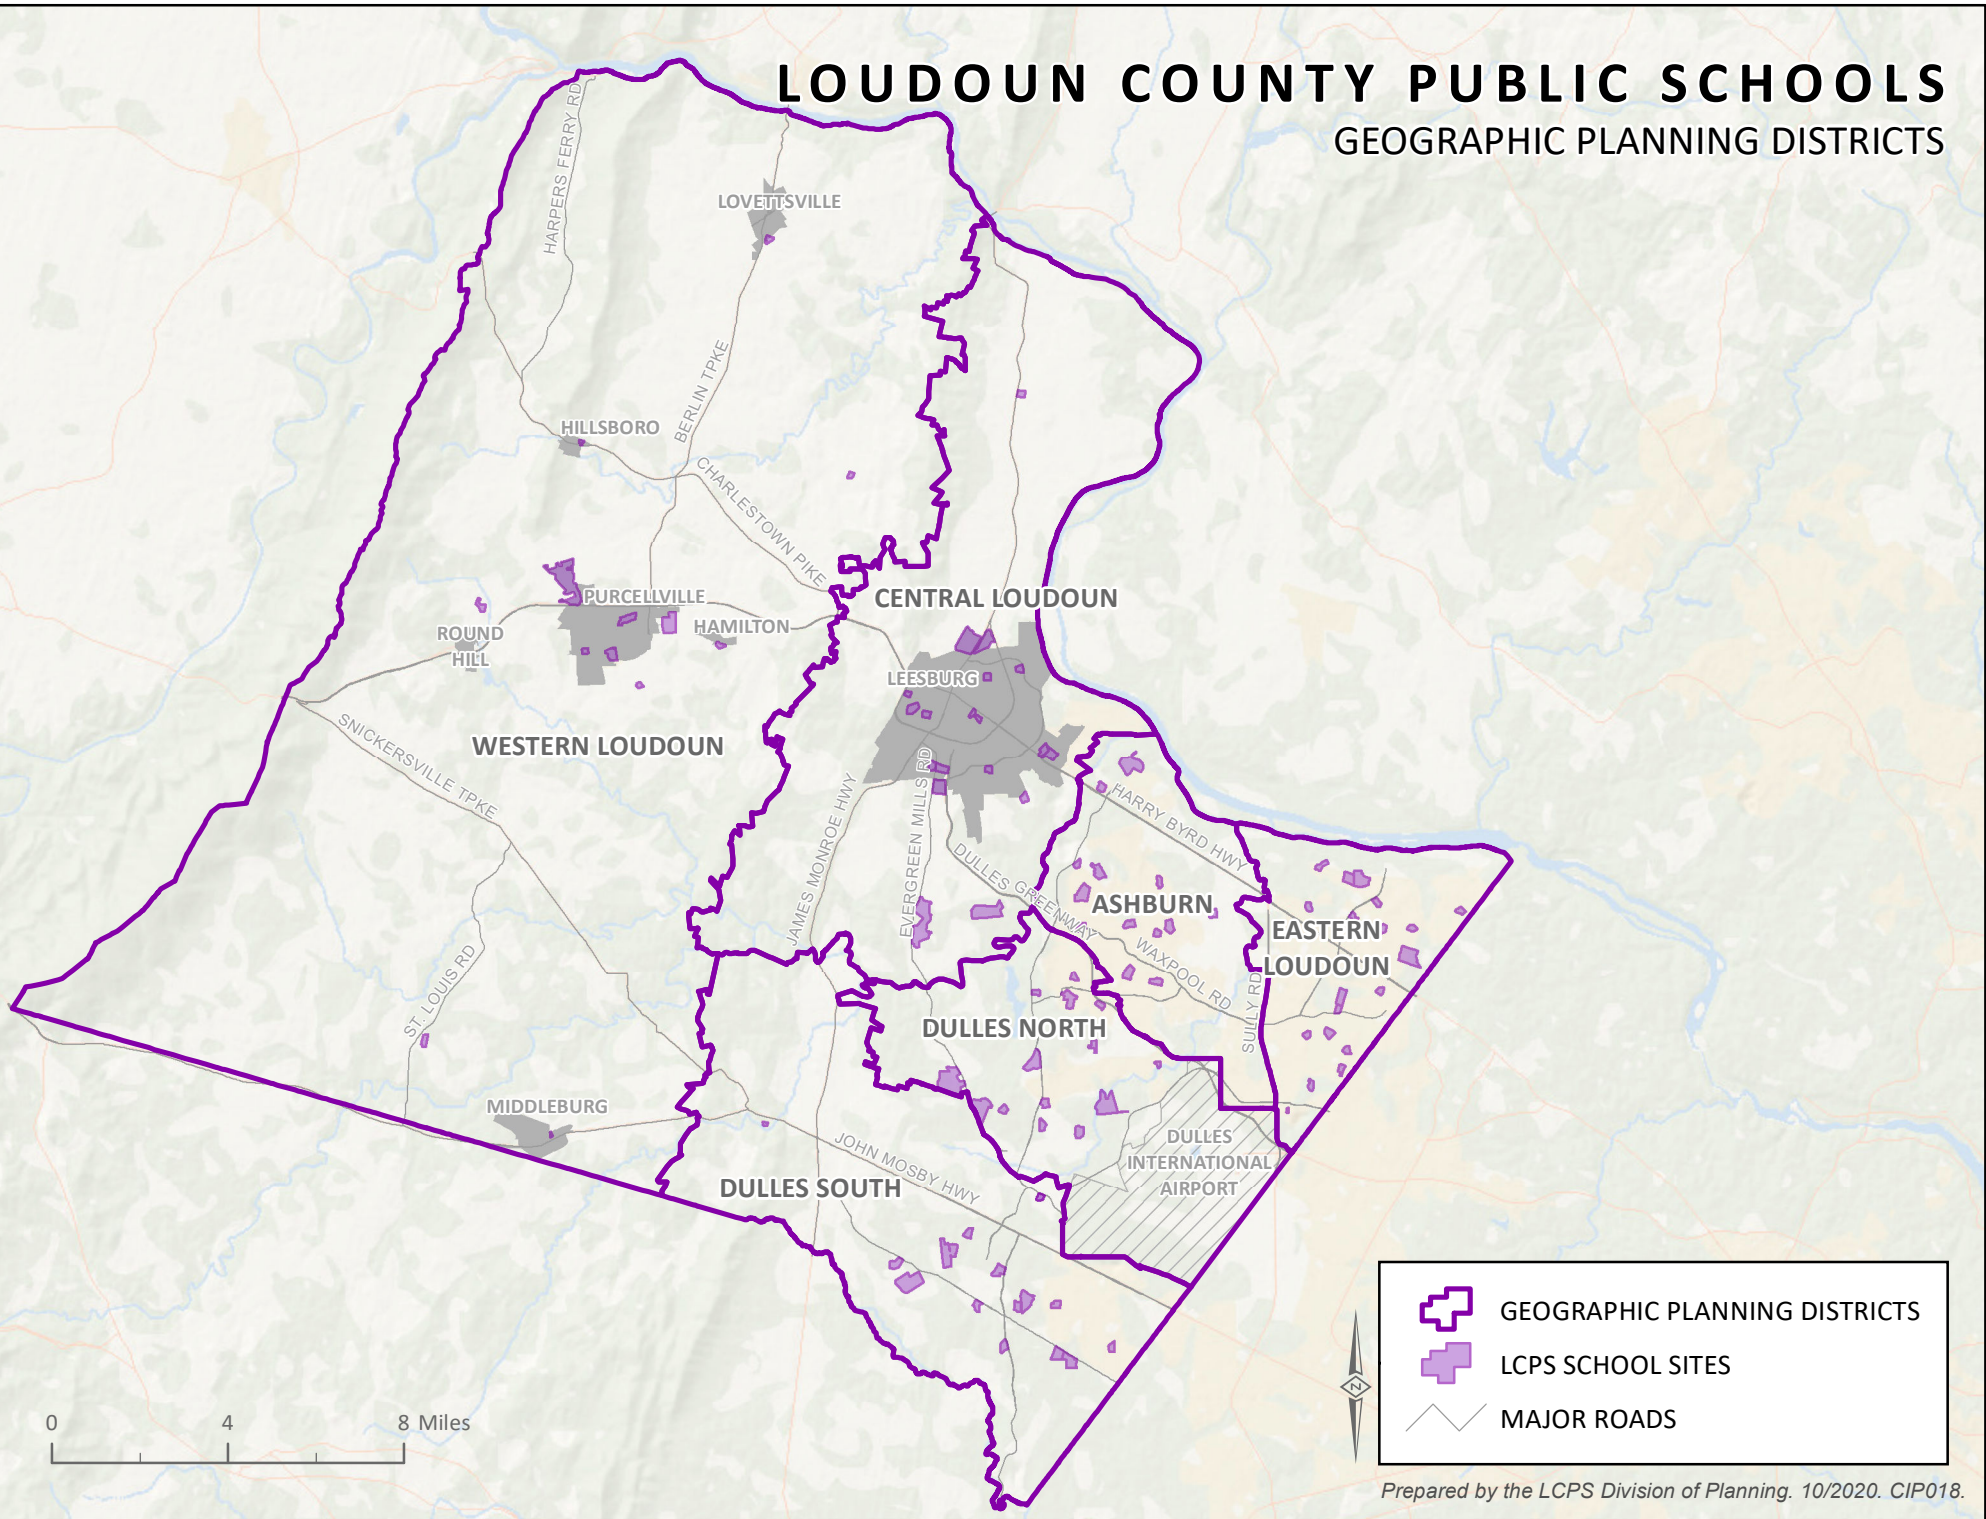

LOUDOUN COUNTY PUBLIC SCHOOLS

GEOGRAPHIC PLANNING DISTRICTS

ELECTION DISTRICTS with RESIDENT STUDENTS 2020

LCPS GEOGRAPHIC PLANNING DISTRICT	SCHOOL NAME	% OF RESIDENT STUDENTS BY ELECTION DISTRICTS							
		ALGONKIAN	ASHBURN	BLUE RIDGE	BROAD RUN	CATOCTIN	DULLES	LEESBURG	STERLING
ASHBURN	HIGH SCHOOLS								
	<i>BROAD RUN HS</i>		17%		83%				
	<i>STONE BRIDGE HS</i>		91%	7%	2%				
	<i>RIVERSIDE HS</i>	9%	80%		6%	5%			
	MIDDLE SCHOOLS SCHOOLS								
	<i>FARMWELL STATION MS</i>		15%		85%				
	<i>BELMONT RIDGE MS</i>	12%	75%		8%	5%			
	<i>TRAILSIDE MS</i>		87%	9%	4%				
	ELEMENTARY SCHOOLS								
	<i>ASHBURN ES</i>				100%				
	<i>BELMONT STATION ES</i>		95%	5%					
	<i>CEDAR LANE ES</i>		63%	23%	14%				
	<i>DISCOVERY ES</i>		36%		64%				
	<i>DOMINION TRAIL ES</i>				100%				
	<i>NEWTON-LEE ES</i>		100%						
	<i>SANDERS CORNER ES</i>		100%						
	<i>SELDENS LANDING ES</i>		90%				10%		
	<i>STEUART W. WELLER ES</i>	39%	25%		35%				

ELECTION DISTRICTS with RESIDENT STUDENTS 2020

LCPS GEOGRAPHIC PLANNING DISTRICT	SCHOOL NAME	% OF RESIDENT STUDENTS BY ELECTION DISTRICTS							
		ALGONKIAN	ASHBURN	BLUE RIDGE	BROAD RUN	CATOCTIN	DULLES	LEESBURG	STERLING
CENTRAL LOUDOUN	HIGH SCHOOLS								
	HERITAGE HS					41%		59%	
	LOUDOUN COUNTY HS			1%		48%		51%	
	TUSCARORA HS					27%		73%	
	MIDDLE SCHOOLS								
	HARPER PARK MS					33%		67%	
	J.L. SIMPSON MS					51%		49%	
	SMARTS MILL MS					27%		73%	
	ELEMENTARY SCHOOLS								
	BALL'S BLUFF ES					17%		83%	
	CATOCTIN ES					8%		92%	
	COOL SPRING ES					4%		96%	
	EVERGREEN MILL ES			3%		64%		33%	
	FRANCES HAZEL REID ES					38%		62%	
	FREDERICK DOUGLASS ES					27%		73%	
	JOHN W. TOLBERT JR. ES					52%		48%	
	LEESBURG ES							100%	
	LUCKETTS ES					100%			
	SYCOLIN CREEK ES			57%		43%			