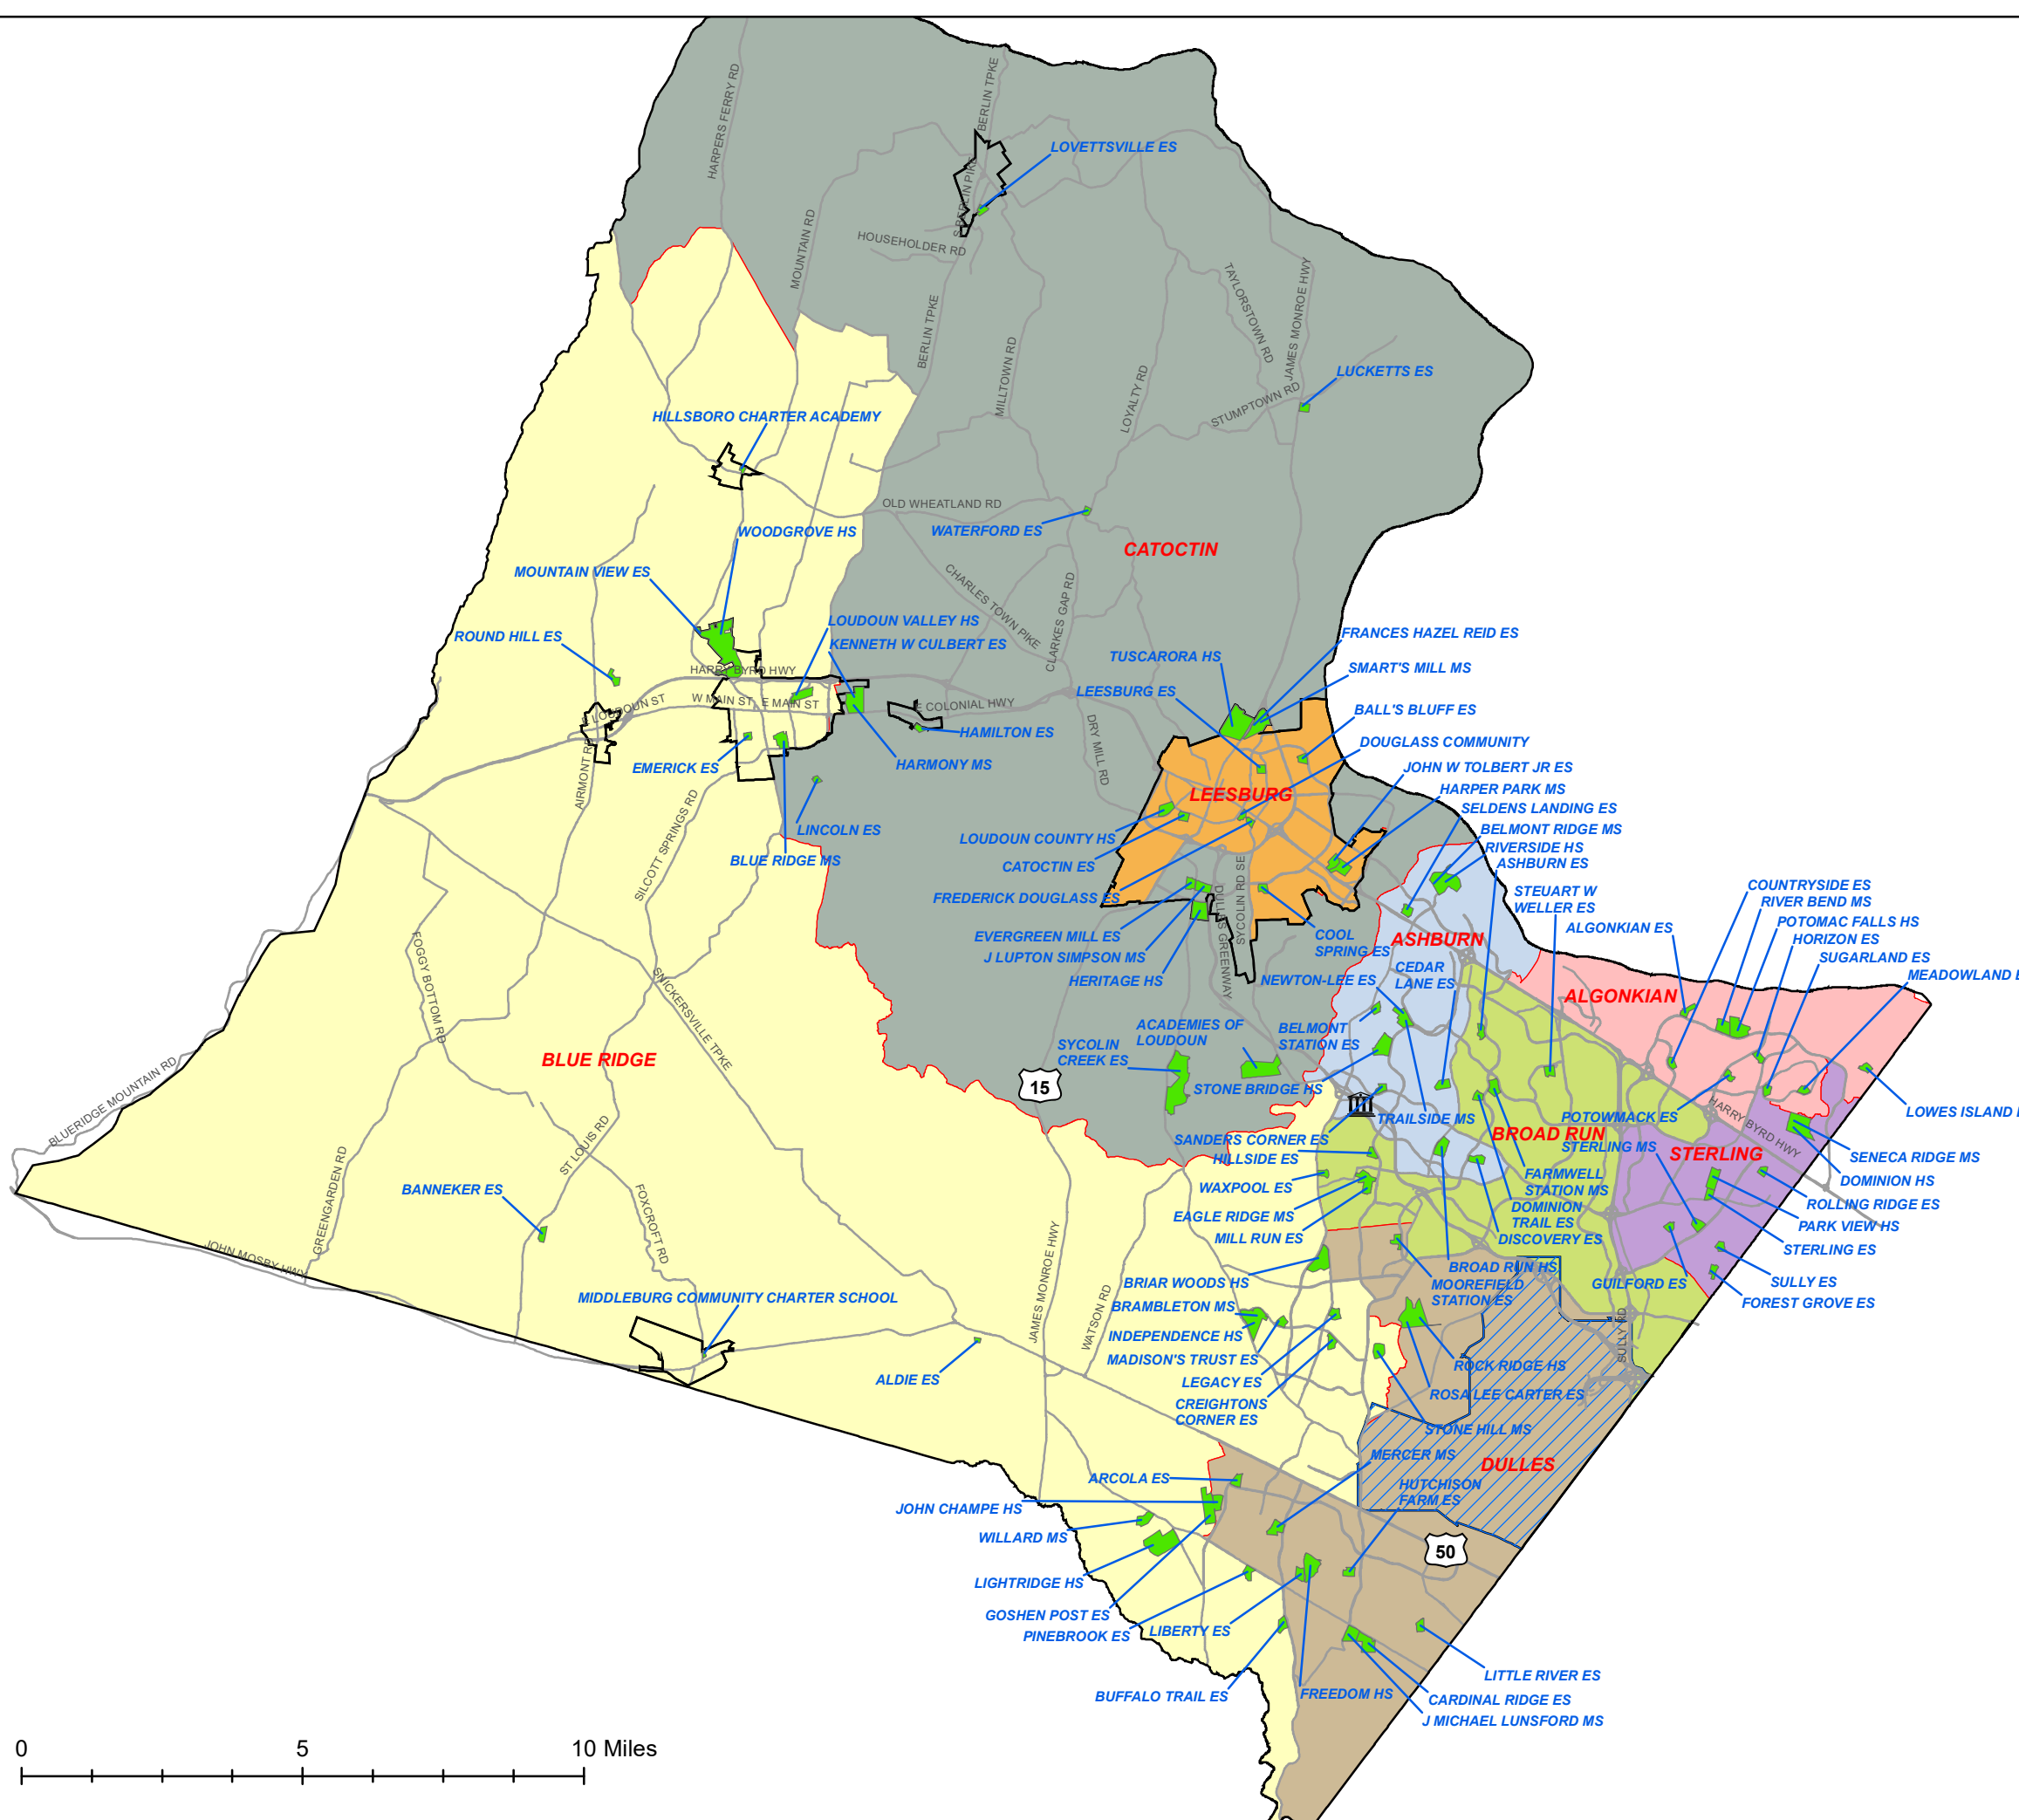

# LOUDOUN COUNTY PUBLIC SCHOOLS

## ELECTION DISTRICTS AND SITE LOCATIONS 2020

### Legend

-  LCPS Administration Building
-  School Sites
-  Major Roads
-  Dulles International Airport
-  Towns
-  Algonkian District
-  Ashburn District
-  Blue Ridge District
-  Broad Run District
-  Catoctin District
-  Dulles District
-  Leesburg District
-  Sterling District

<b>School</b>	<b>Election District School Located</b>	<b>Additional Election District(s) Overlapping School Attendance Zone</b>
Stone Bridge High School	Ashburn	Blue Ridge, Broad Run
Stone Hill Middle School	Blue Ridge	Broad Run, Dulles
Sugarland Elementary School	Algonkian	Sterling
Sully Elementary School	Sterling	
Sycolin Creek Elementary School	Catoctin	Blue Ridge
Trailside Middle School	Ashburn	Blue Ridge, Broad Run
Tuscarora High School	Leesburg	Catoctin
Waterford Elementary School	Catoctin	
Waxpool Elementary School	Broad Run	Blue Ridge, Dulles
Willard Middle School	Blue Ridge	Catoctin, Dulles
Woodgrove High School	Blue Ridge	Catoctin