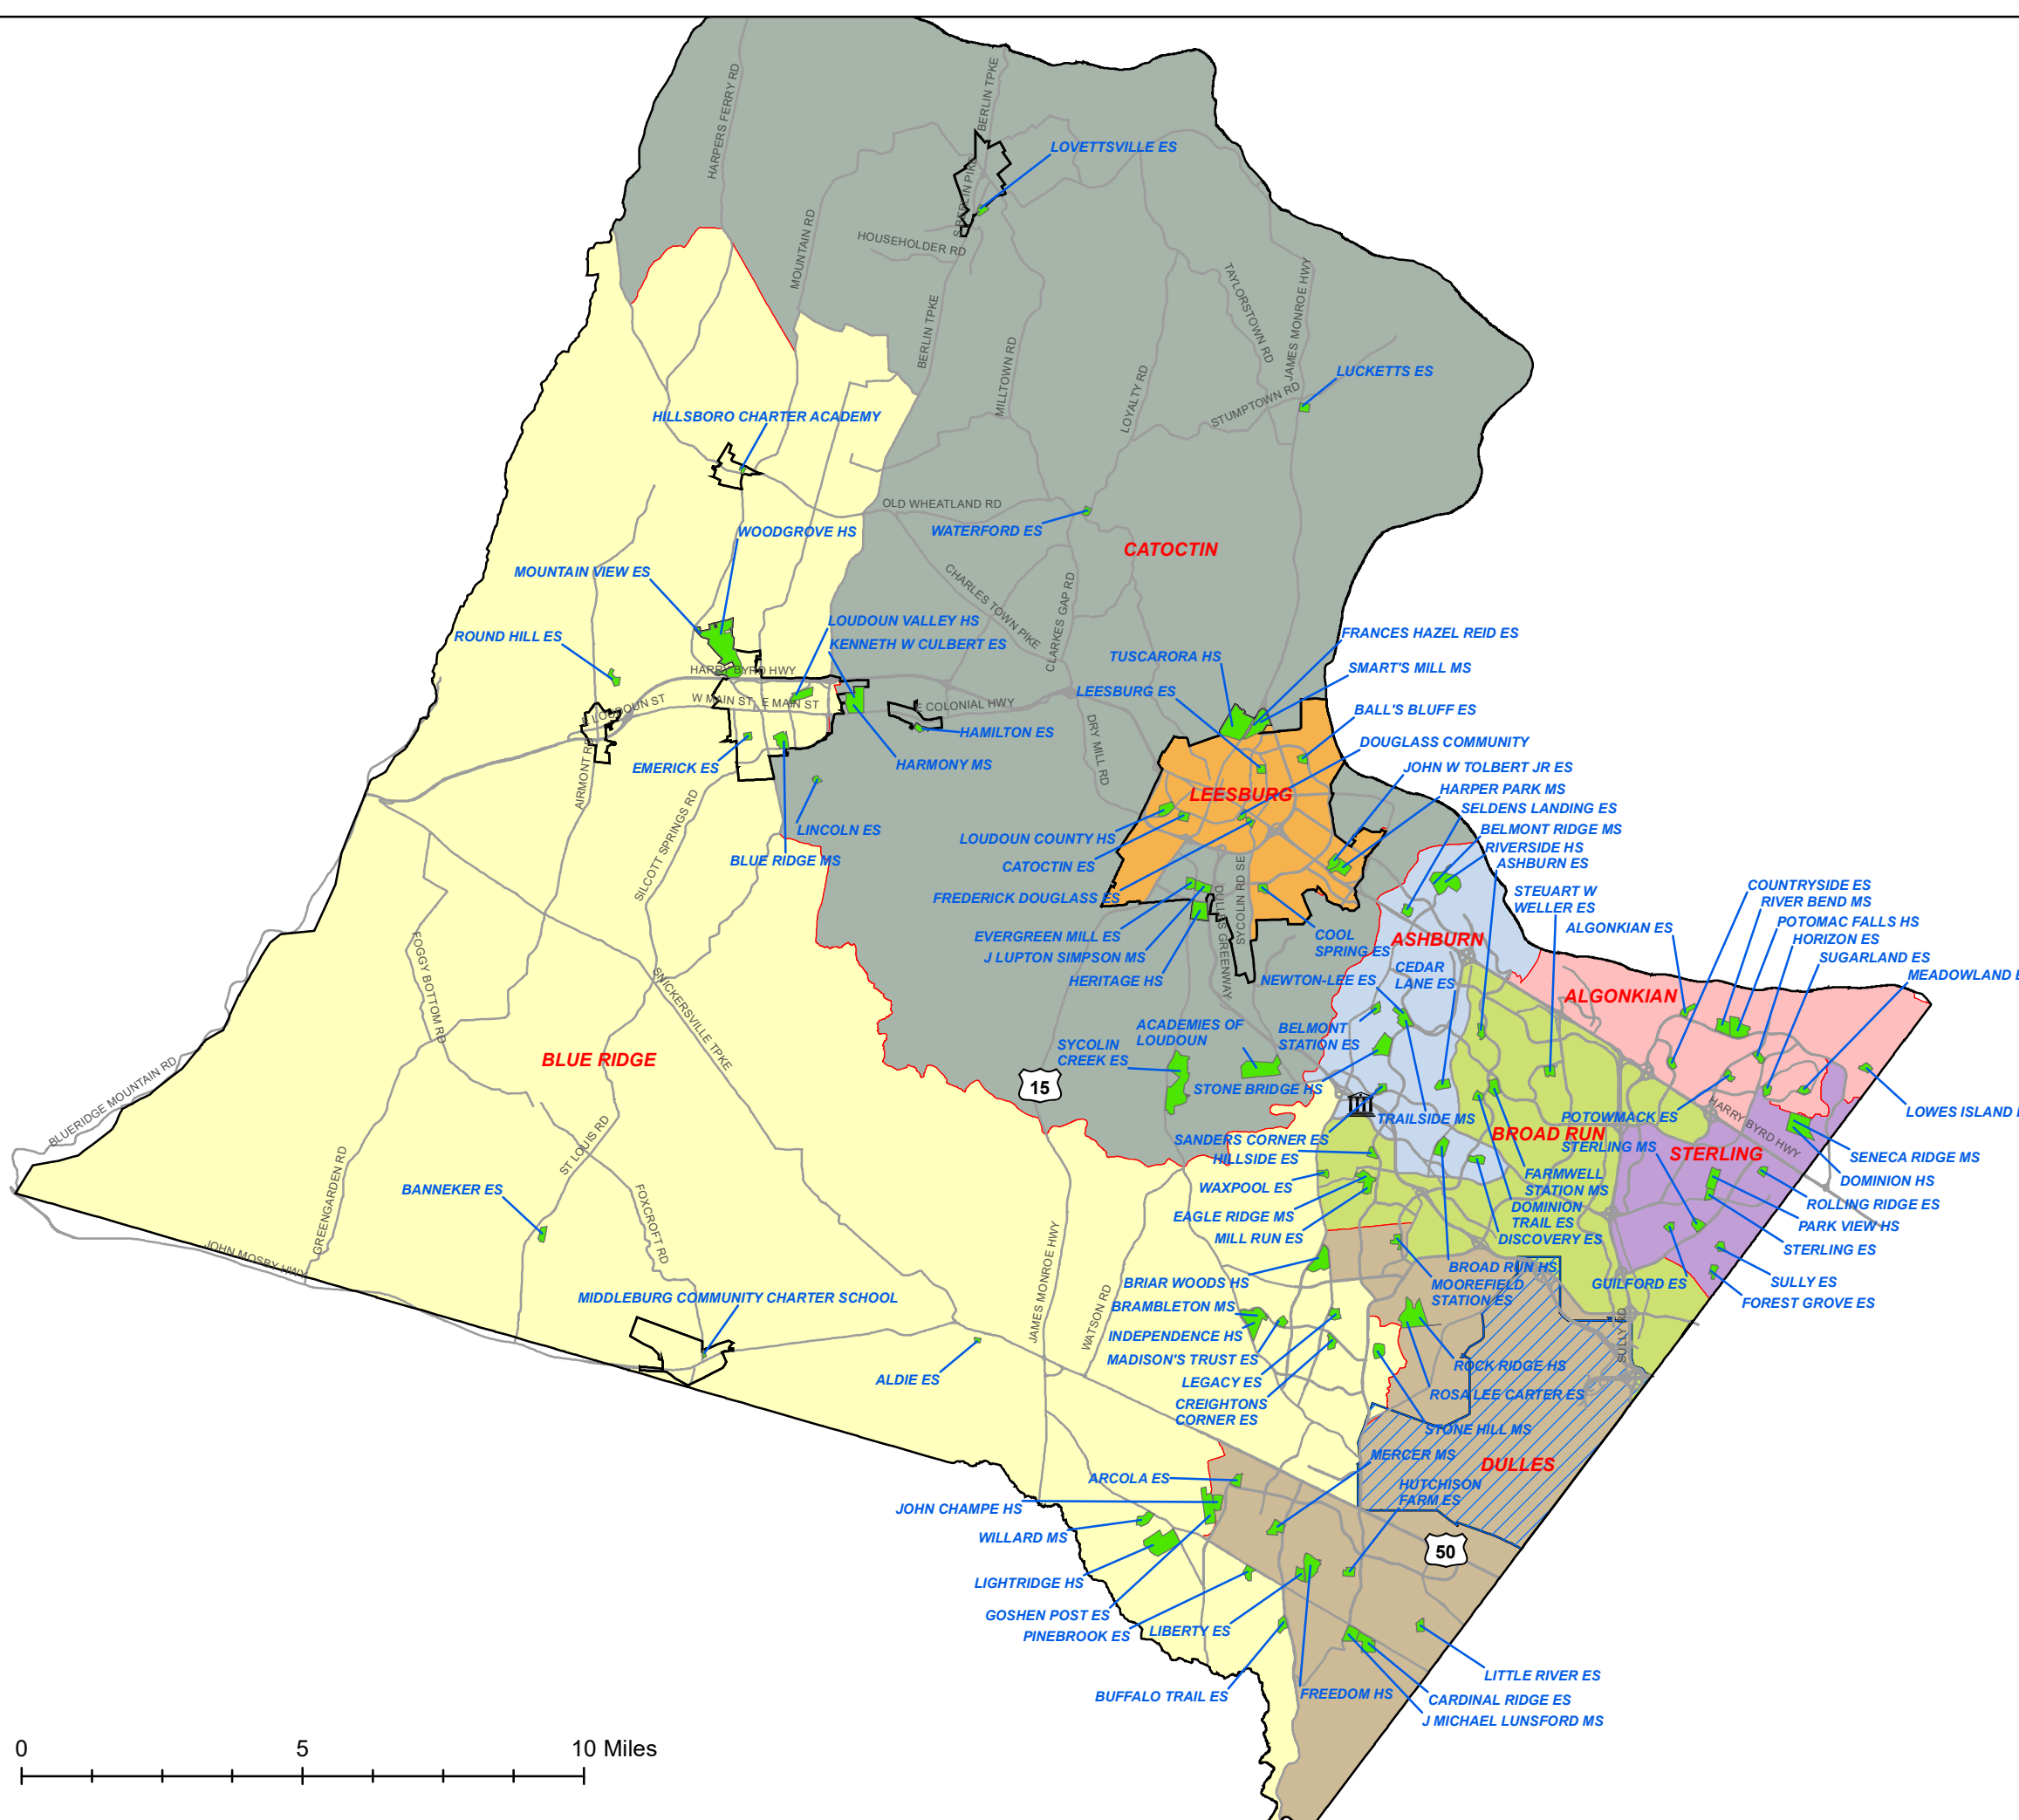

LOUDOUN COUNTY PUBLIC SCHOOLS

ELECTION DISTRICTS AND SITE LOCATIONS 2020

Legend

-  LCPS Administration Building
-  School Sites
-  Major Roads
-  Dulles International Airport
-  Towns
-  Algonkian District
-  Ashburn District
-  Blue Ridge District
-  Broad Run District
-  Catoctin District
-  Dulles District
-  Leesburg District
-  Sterling District