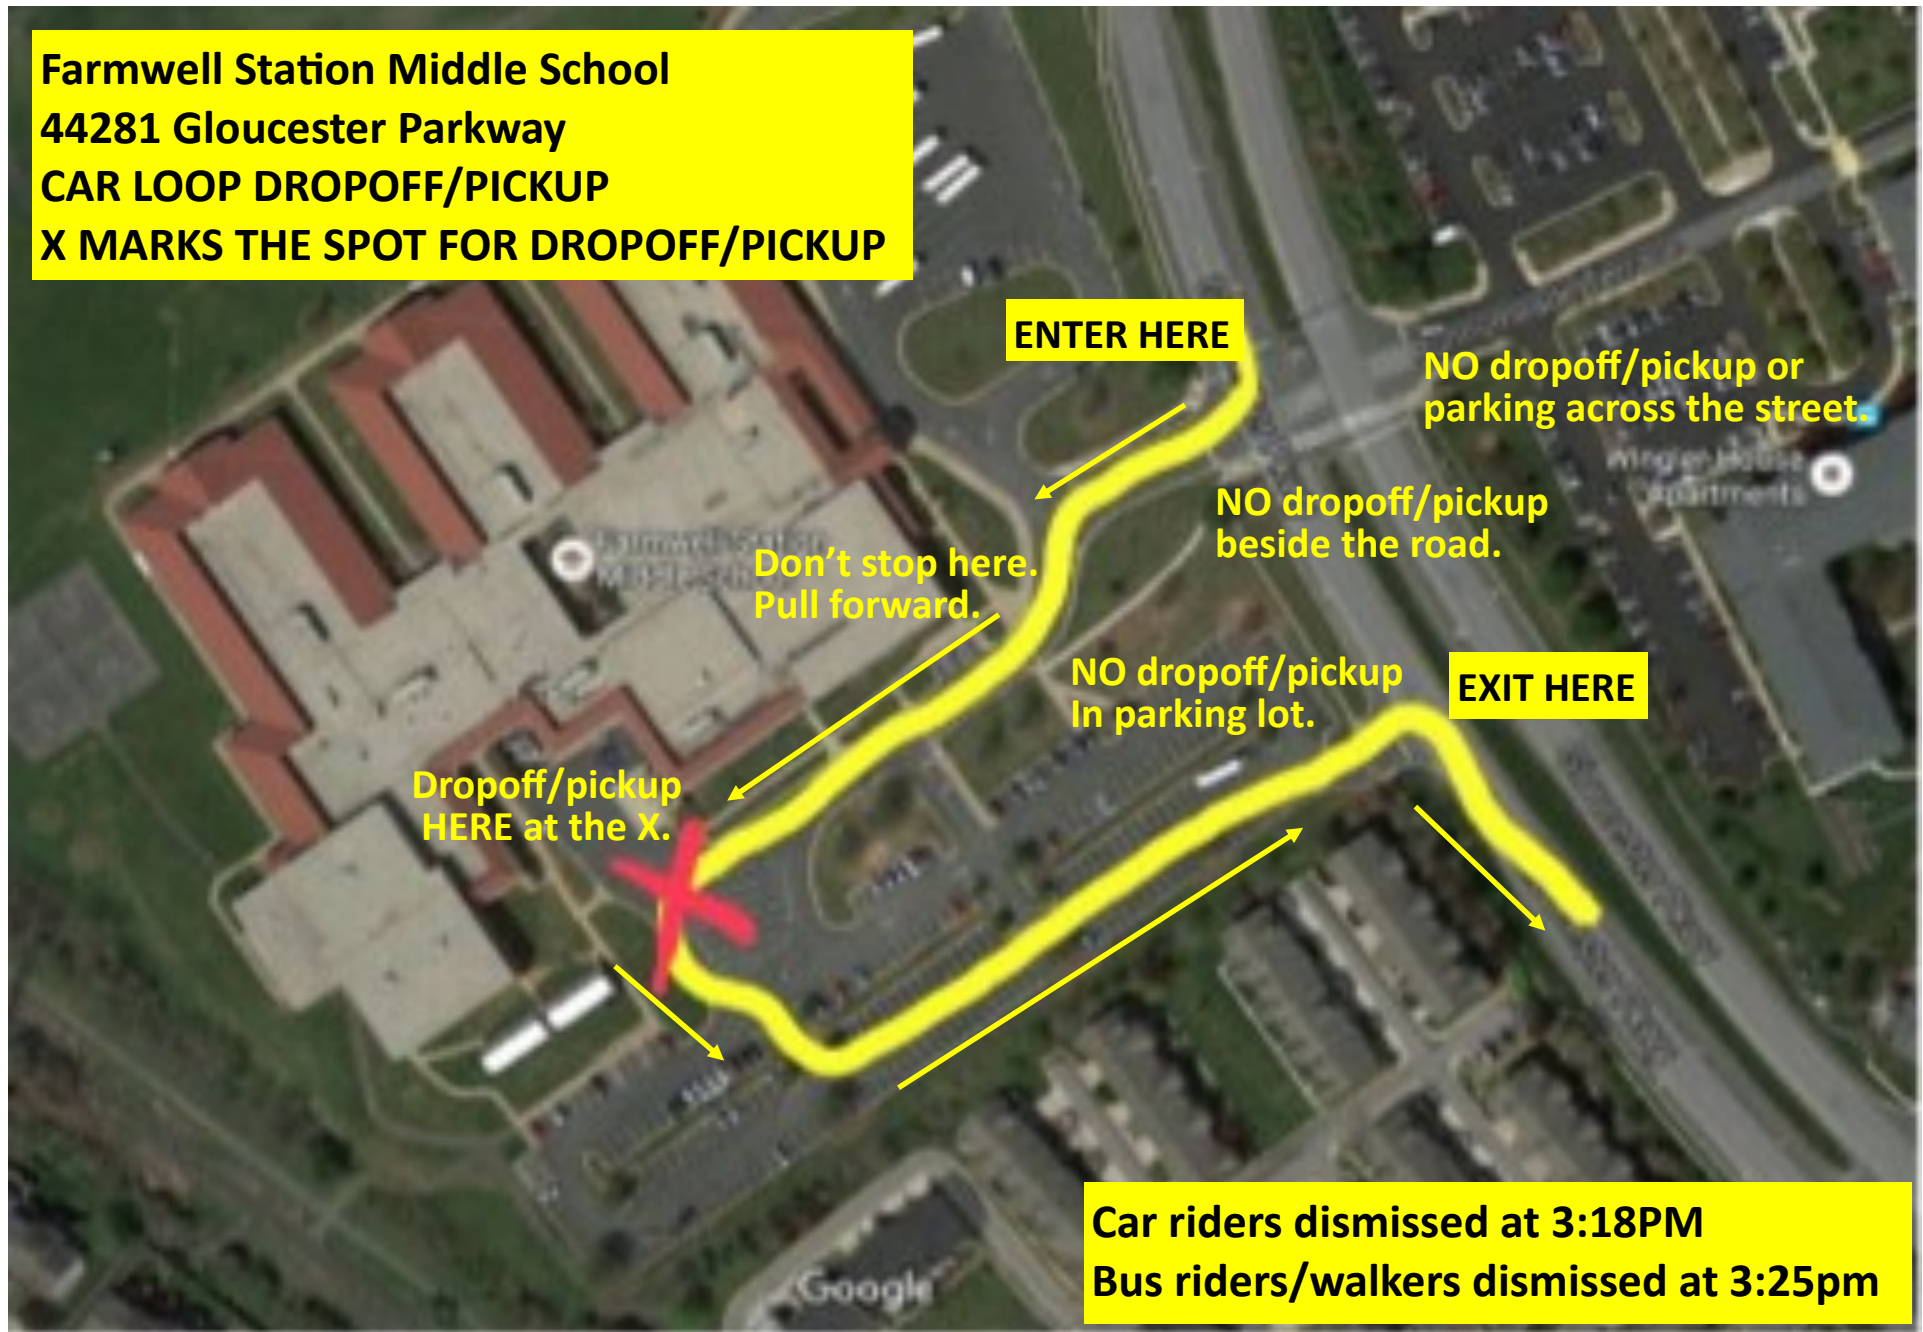

**Farmwell Station Middle School
44281 Gloucester Parkway
CAR LOOP DROPOFF/PICKUP
X MARKS THE SPOT FOR DROPOFF/PICKUP**

ENTER HERE

NO dropoff/pickup or parking across the street.

NO dropoff/pickup beside the road.

Don't stop here. Pull forward.

NO dropoff/pickup in parking lot.

EXIT HERE

Dropoff/pickup HERE at the X.

**Car riders dismissed at 3:18PM
Bus riders/walkers dismissed at 3:25pm**