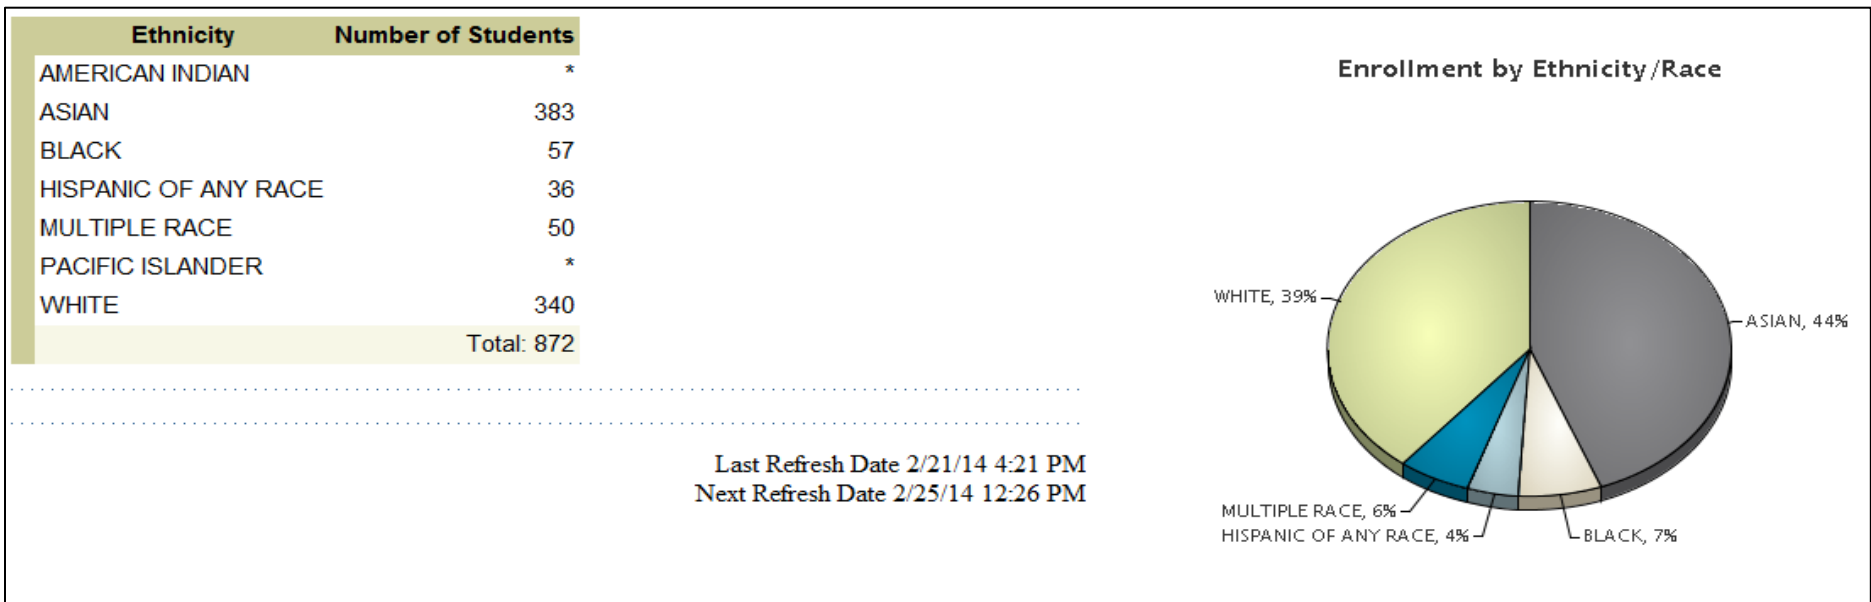

Moorefield Station Elementary Profile

Moorefield Station Elementary Profile

Special Education Number of Students

YES	81
NO	791
Total: 872	

Last Refresh Date 2/21/14 4:21 PM
Next Refresh Date Does not refresh