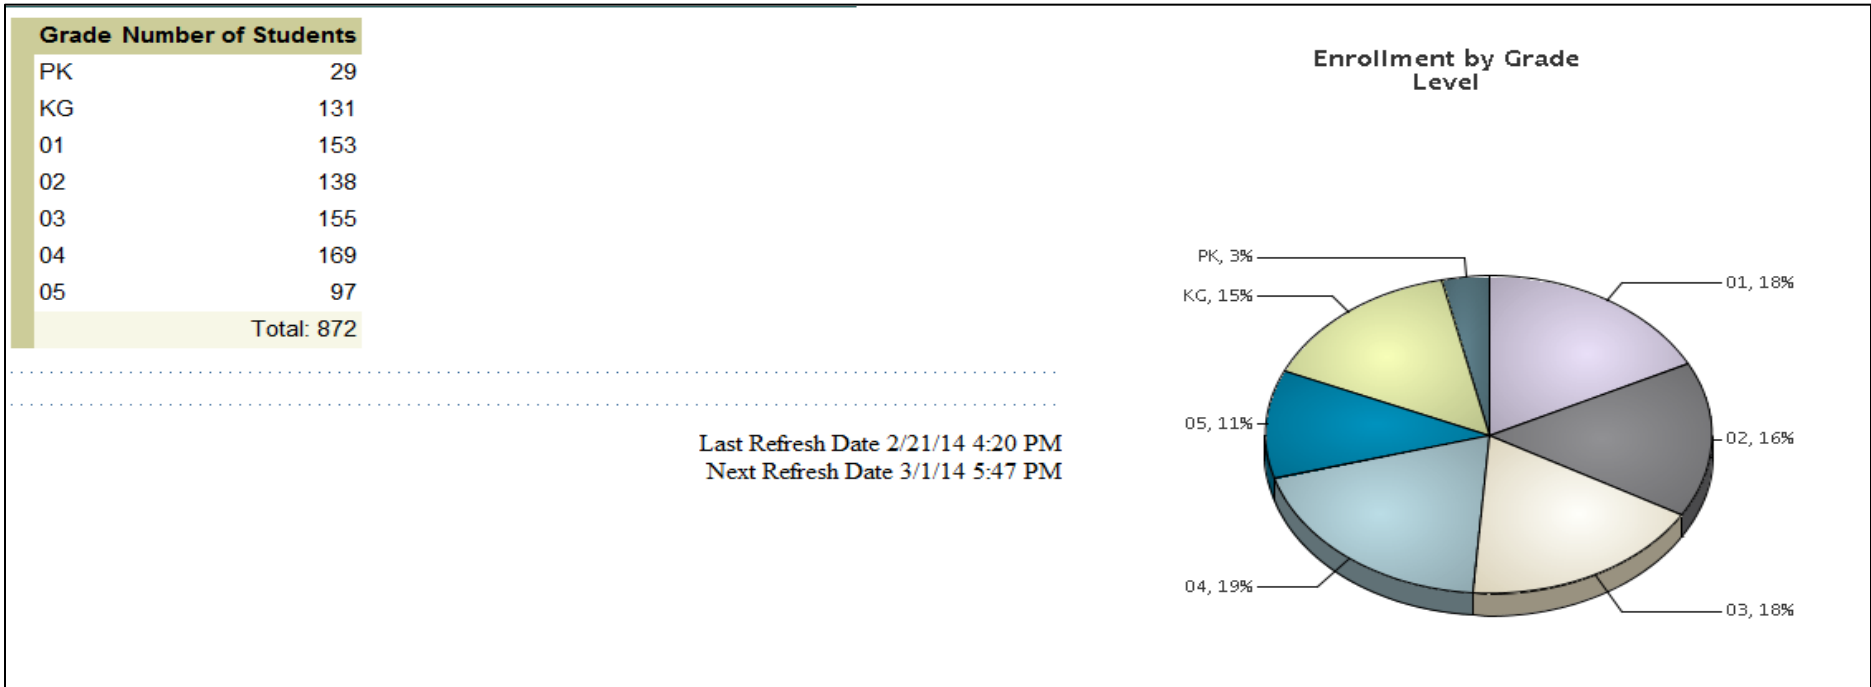

Moorefield Station Elementary Profile

Moorefield Station Elementary Profile

Special Education Number of Students

YES	81
NO	791
Total: 872	

Last Refresh Date 2/21/14 4:21 PM
Next Refresh Date Does not refresh