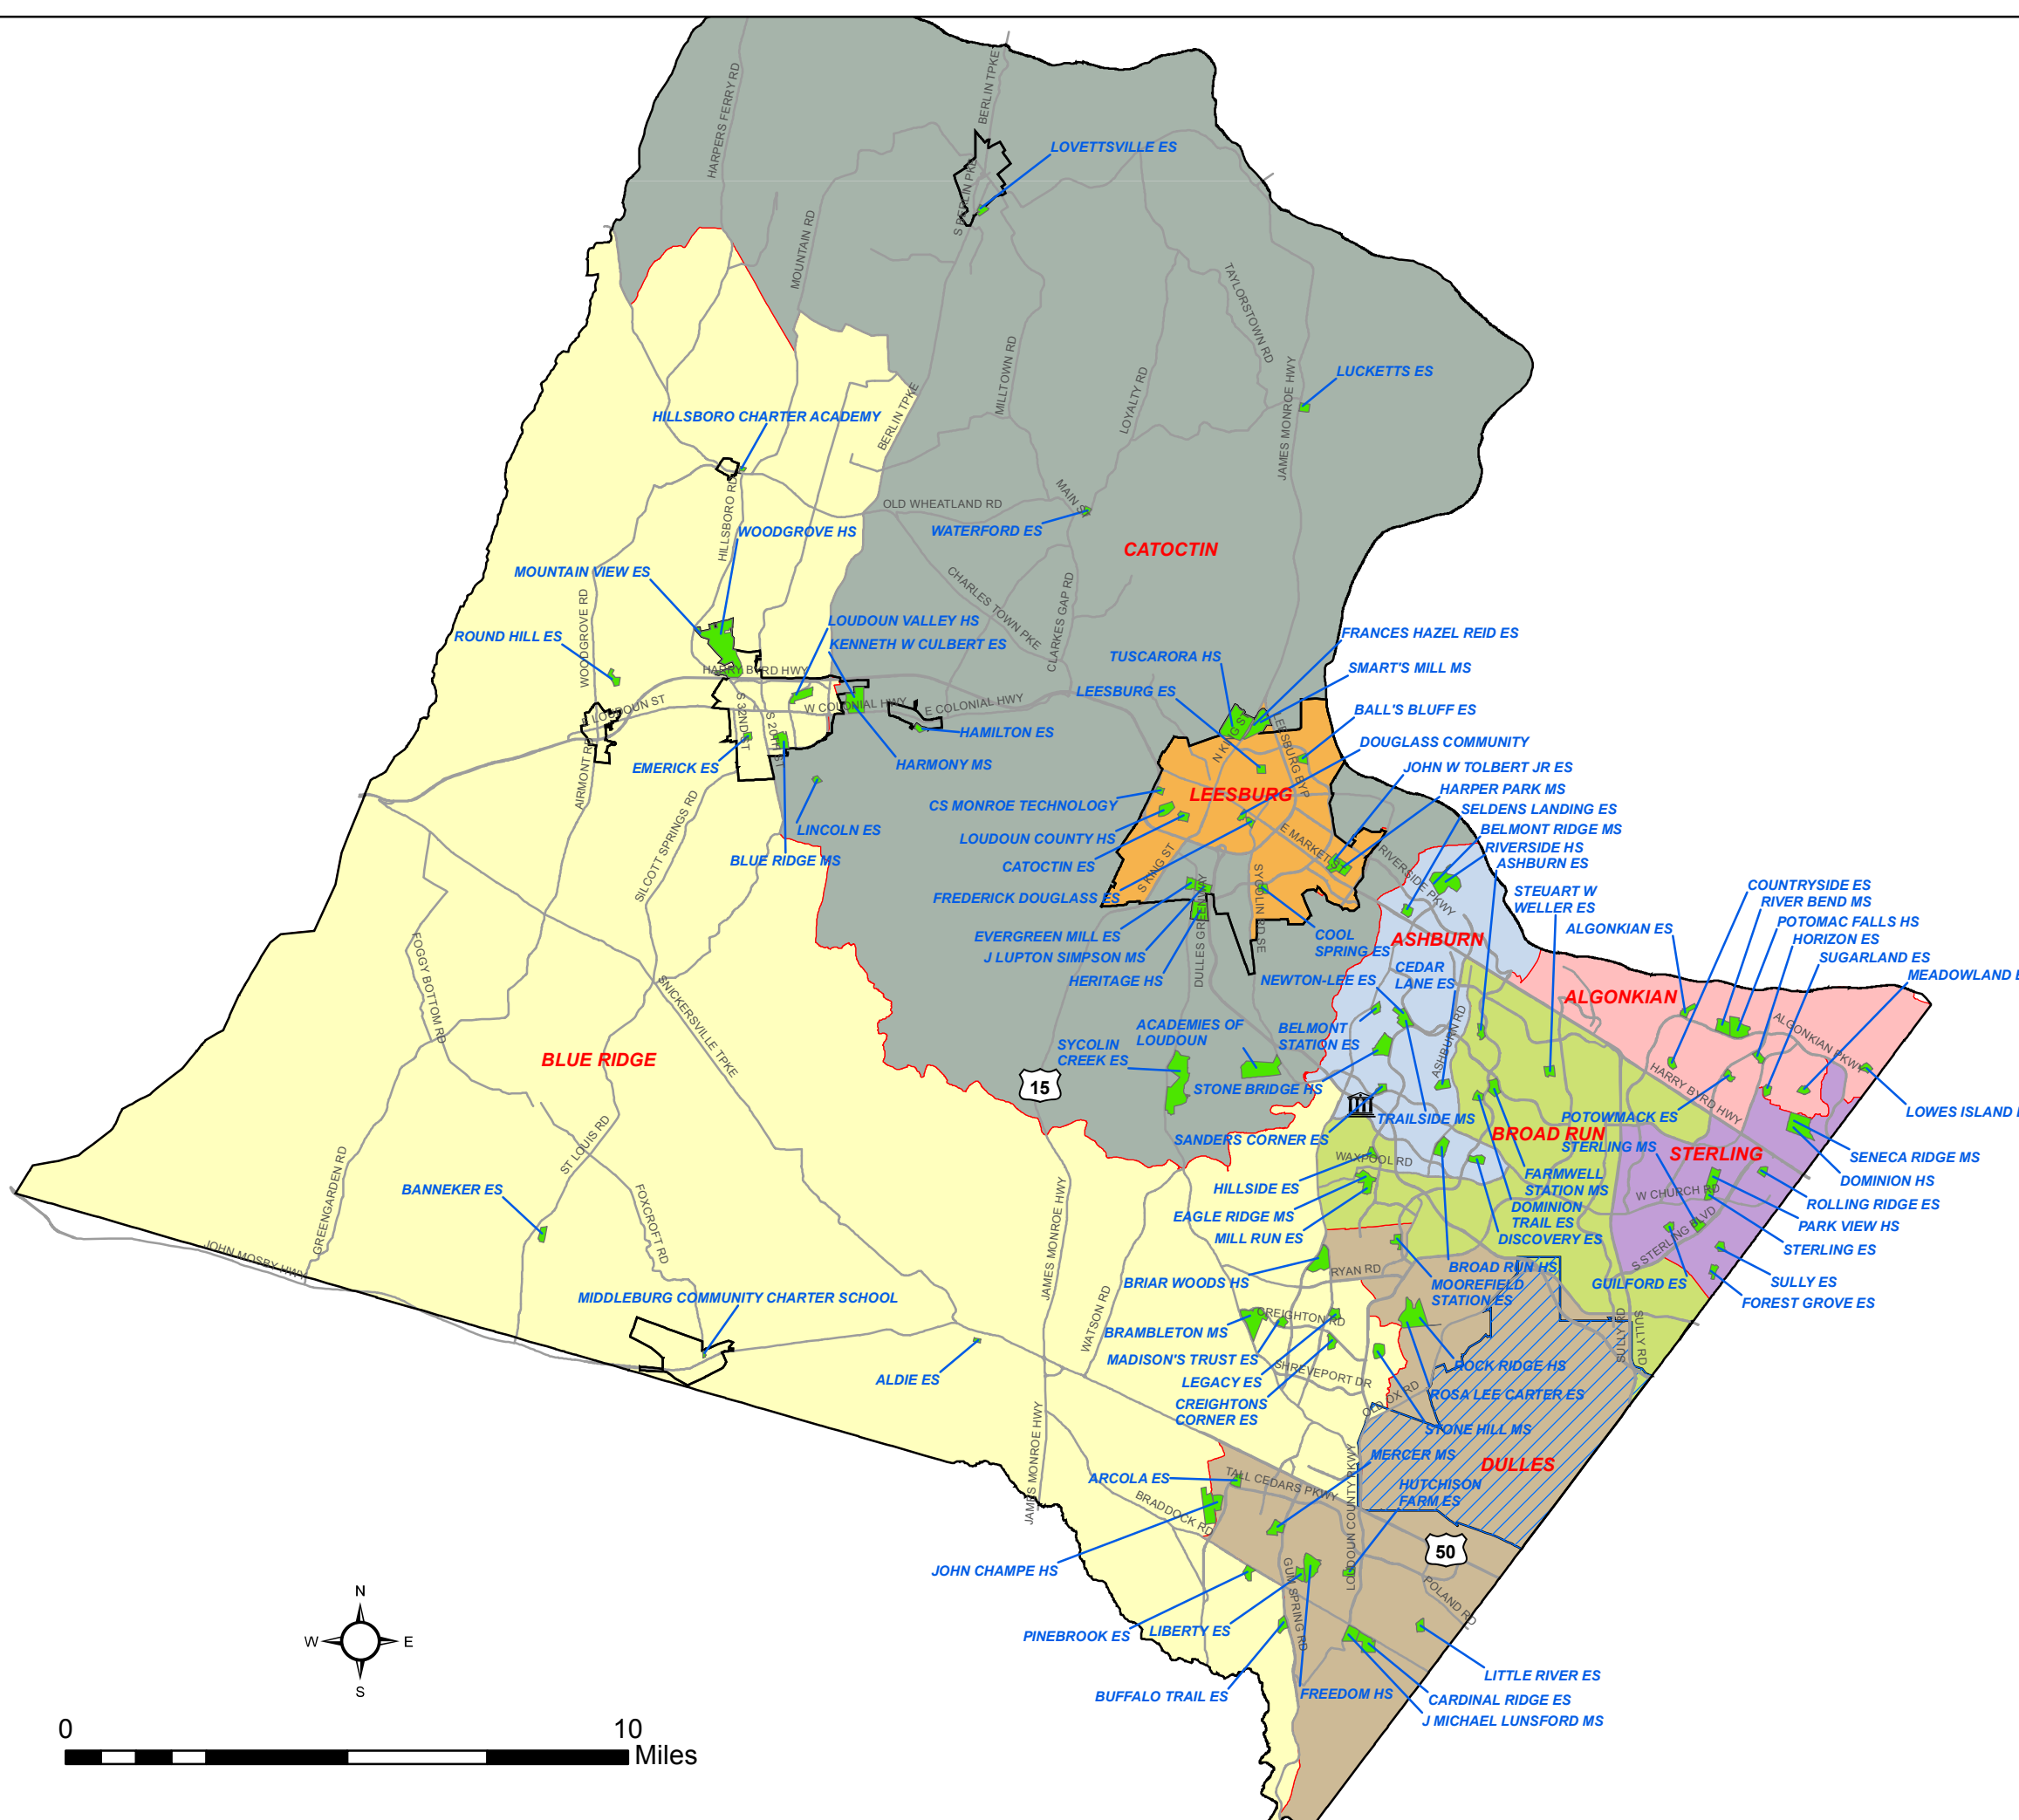

LOUDOUN COUNTY PUBLIC SCHOOLS

ELECTION DISTRICTS AND SITE LOCATIONS 2016

Legend

-  LCPS Administration Building
-  School Sites
-  Major Roads
-  Dulles International Airport
-  Towns
-  Algonkian District
-  Ashburn District
-  Blue Ridge District
-  Broad Run District
-  Catoctin District
-  Dulles District
-  Leesburg District
-  Sterling District