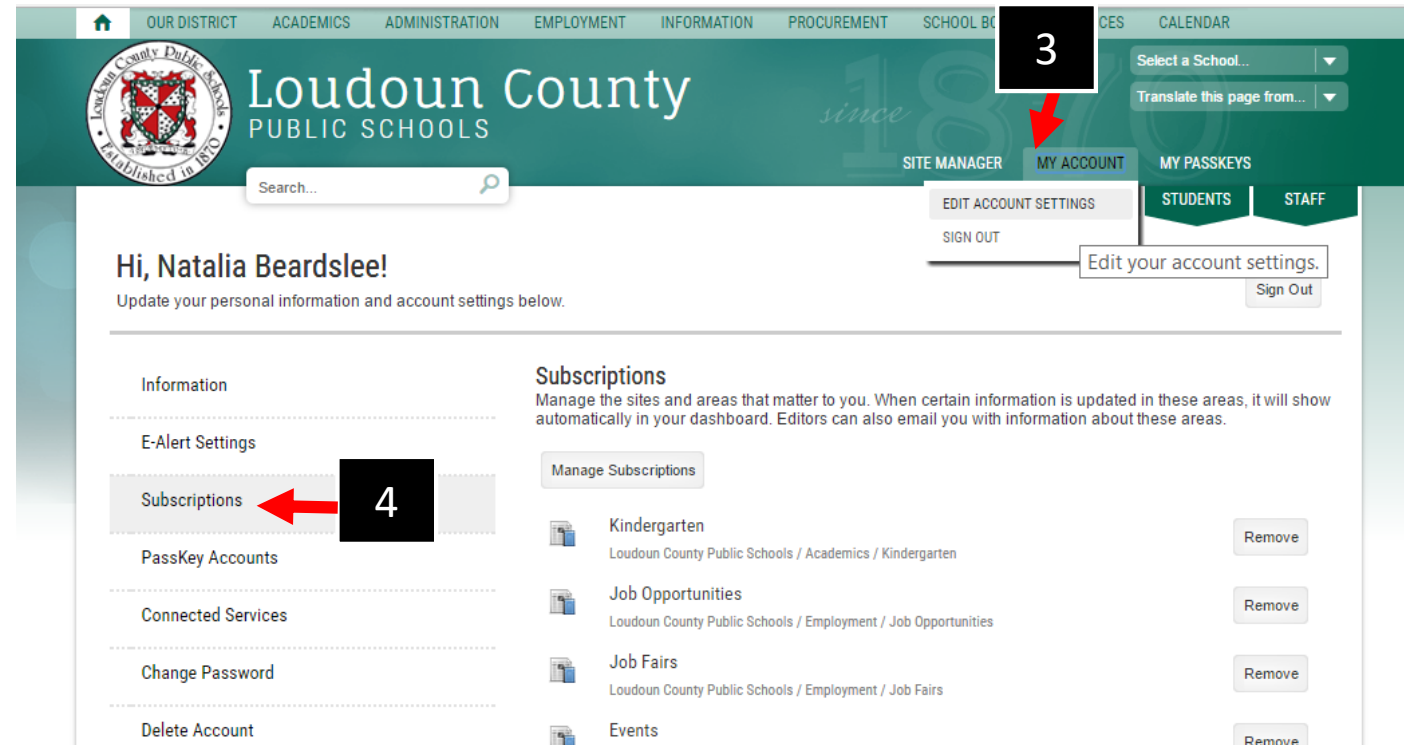

# How to Create an LCPS Website Account

**STEP 1:** Go to LCPS Website at <http://www.loudoun.k12.va.us/>

**STEP 2:** Register (new account) or Sign In (existing account)

**STEP 3:** Click on MY ACCOUNT tab and select EDIT ACCOUNT SETTINGS

**STEP 4:** Select “Subscriptions” and click on “Manage Subscriptions” button

# How to Add MSAAC to Your Subscriptions

**STEP 5:** Click on  
“Other Areas”

**STEP 6:** Check the  
box next to

“Minority Student  
Achievement  
Advisory  
Committee”

**STEP 7:** Click on  
“I’m Done”

The screenshot shows the 'Manage Subscriptions' page. At the top, there is a navigation bar with links: OUR DISTRICT, ACADEMICS, ADMINISTRATION, EMPLOYMENT, INFORMATION, PROCUREMENT, SCHOOL BOARD, SERVICES, and CALENDAR. Below the navigation bar, the page title is 'Manage Subscriptions' with a subtitle 'Select sites and areas that you want to see from in your dashboard and email.' There are three callouts: 1. A black box with the number '5' and a red arrow pointing to the 'Other Areas' button in the 'Sites' section. 2. A black box with the number '6' and a red arrow pointing to the checked checkbox next to 'Minority Student Achievement Advisory Committee' in the list of subscription options. 3. A black box with the number '7' and a red arrow pointing to the 'I'm Done' button at the bottom of the page. The subscription options list includes: McKinney-Vento (homeless), Minority Student Achievement Advisory Committee (checked), Parent Information Management system (PIM), Parents Make Difference, Partnership, Medication at School-Parent Information, On-Line Fee Payments, Parent Liaison, ParentVUE StudentVUE, Mental & Behavioral Health Services, Parent Information, Parent Resource Services, and Promotion and Retention Guide. The page also shows 'Loudoun County Public Schools' in the site selection dropdown and 'All Channels' in the channel selection dropdown. A 'Find Area' search box is also present. At the bottom right, there is a 'Remove' button.