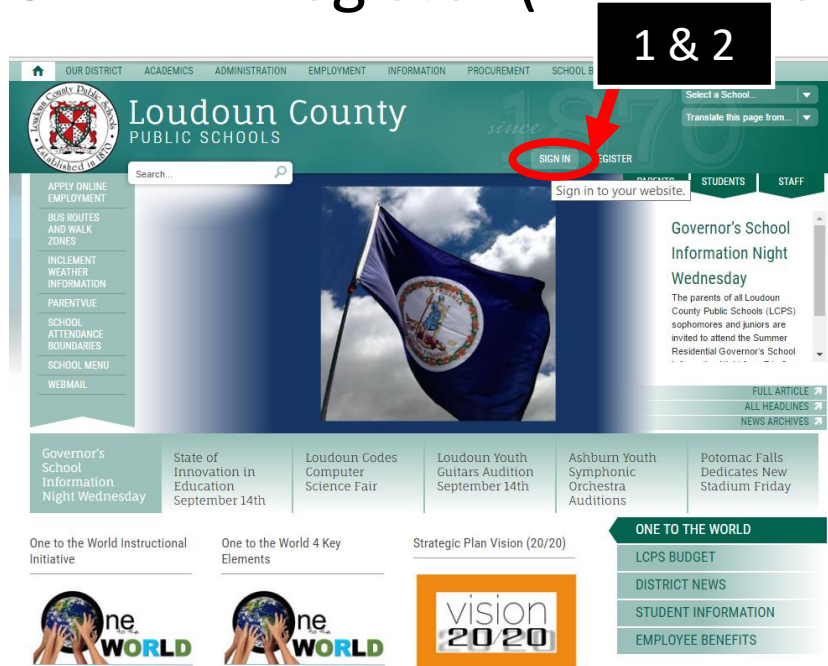

# How to Create an LCPS Website Account

**STEP 1:** Go to LCPS Website at <http://www.loudoun.k12.va.us/>

**STEP 2:** Register (new account) or Sign In (existing account)

**STEP 3:** Click on MY ACCOUNT tab and select EDIT ACCOUNT SETTINGS