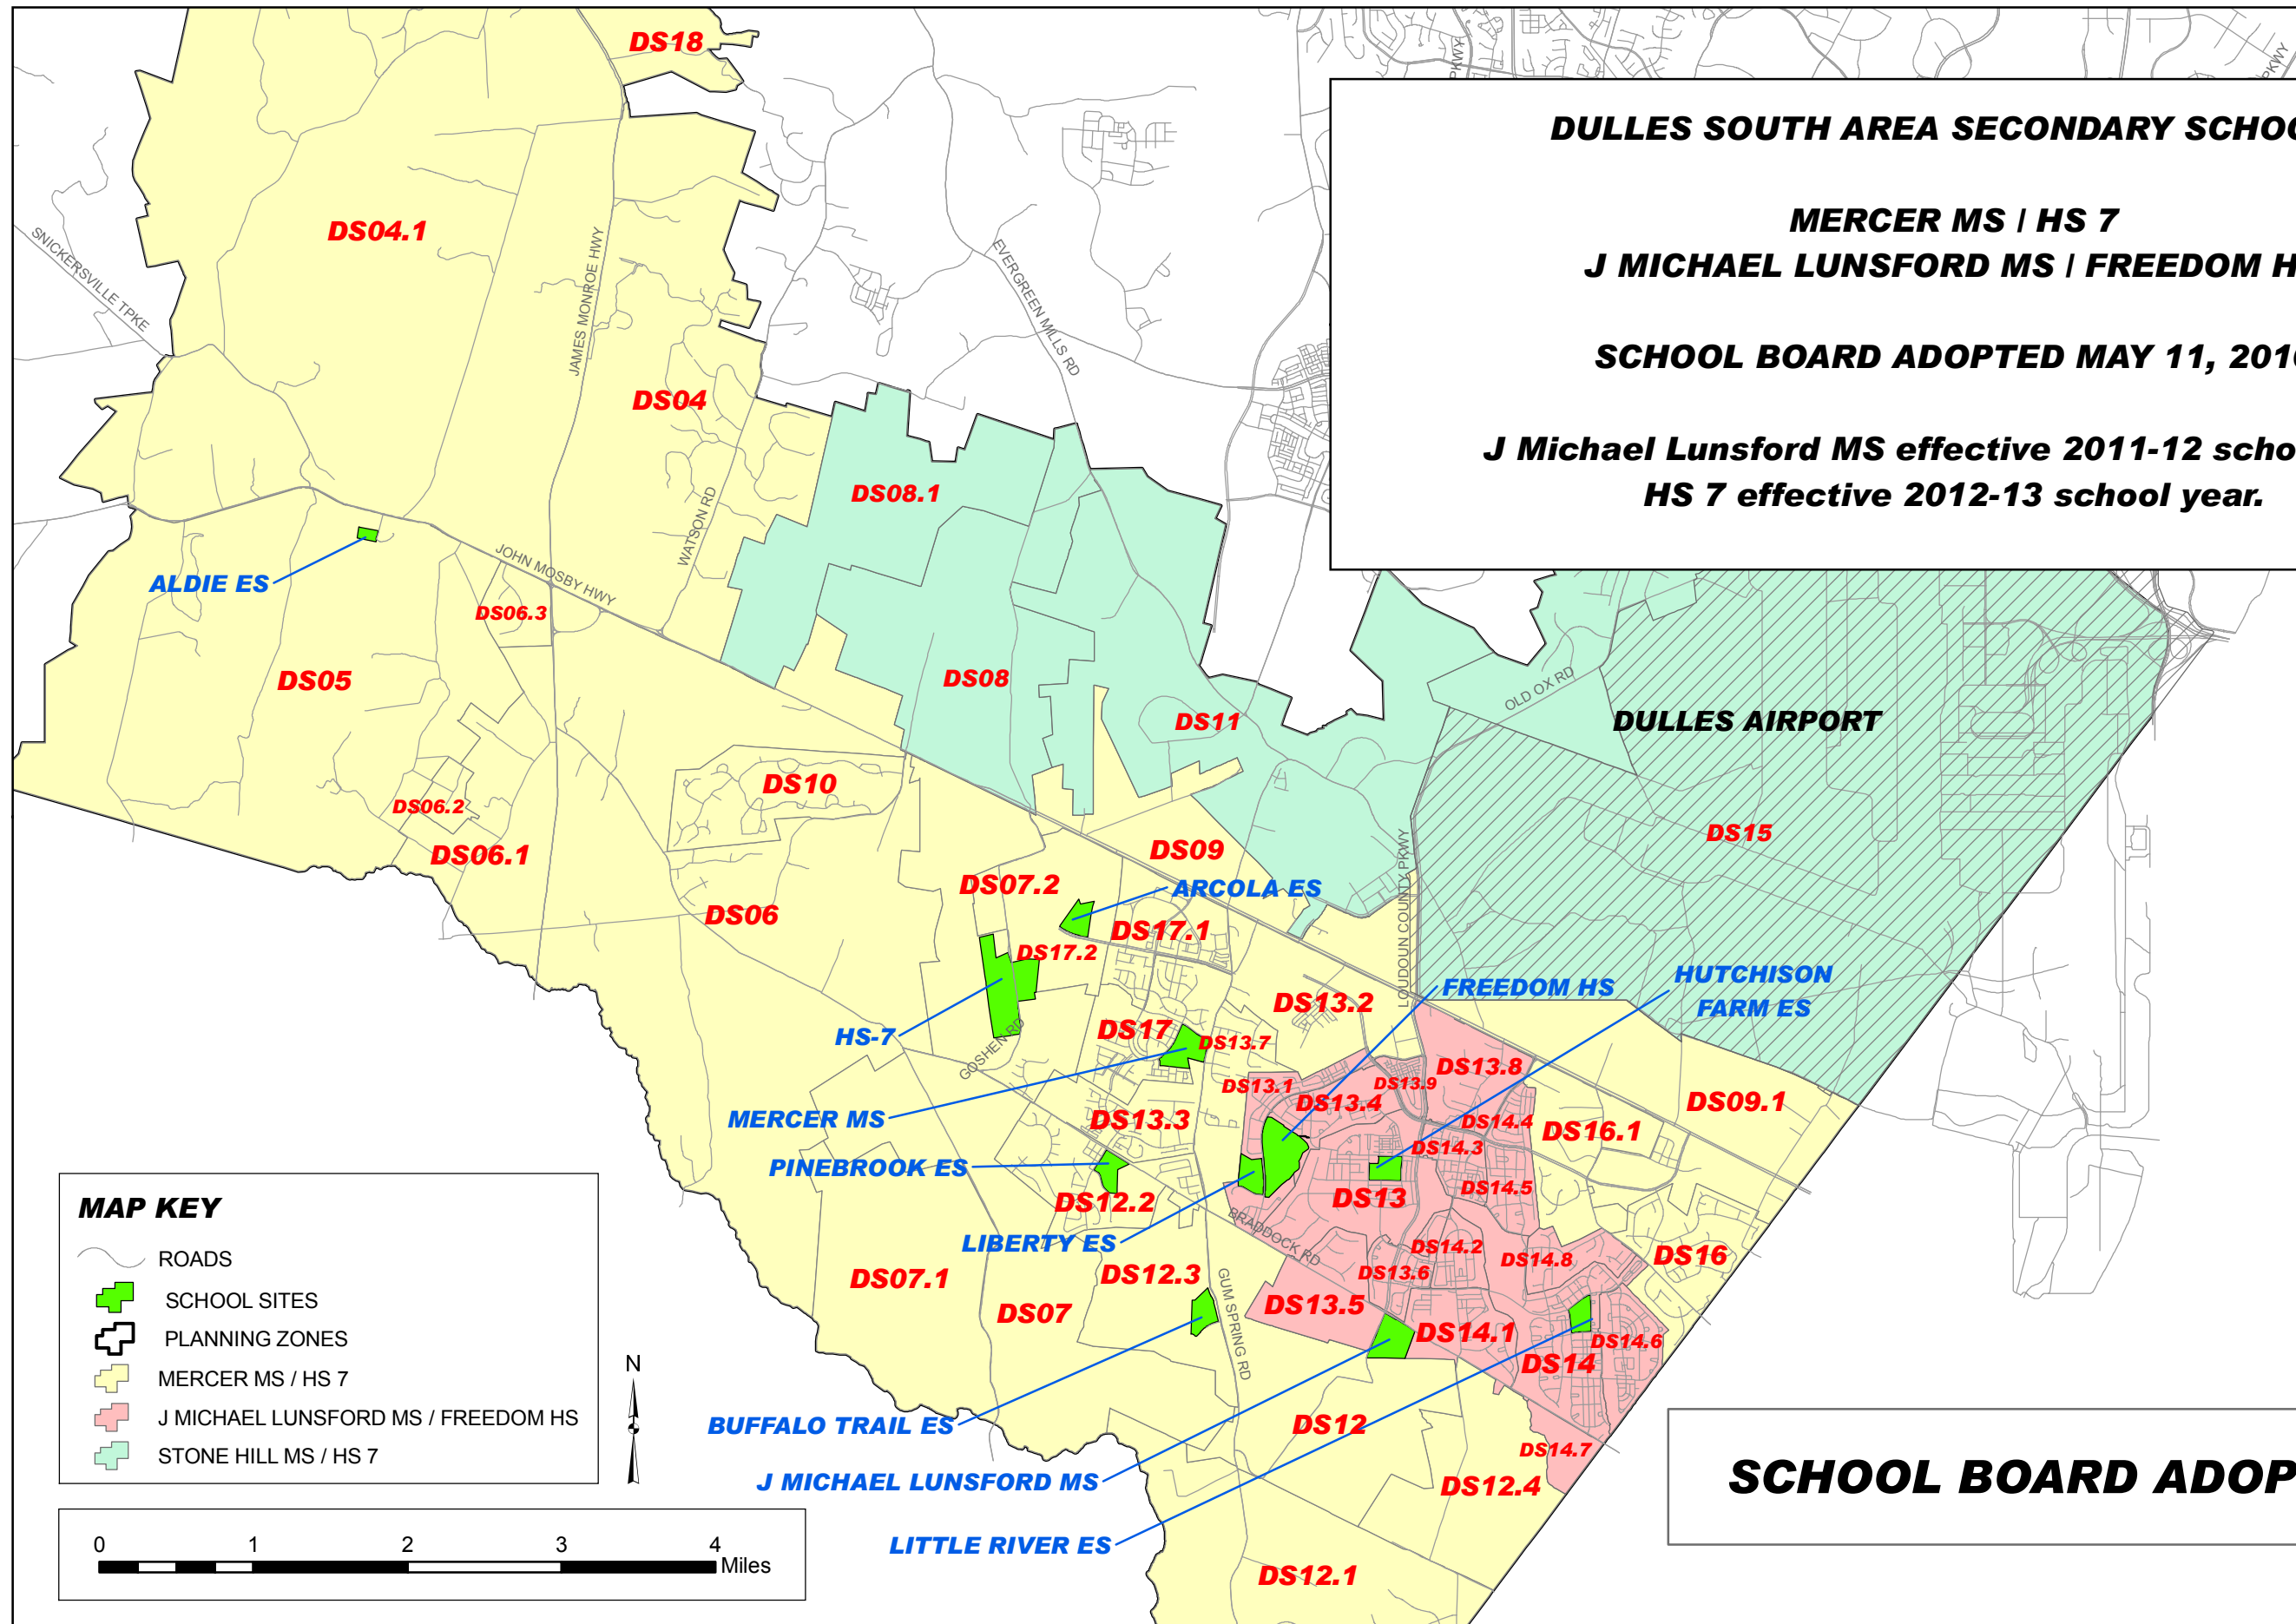

**DULLES SOUTH AREA SECONDARY SCHOOLS**

**MERCER MS | HS 7  
J MICHAEL LUNSFORD MS | FREEDOM HS**

**SCHOOL BOARD ADOPTED MAY 11, 2010**

**J Michael Lunsford MS effective 2011-12 school year.  
HS 7 effective 2012-13 school year.**

**MAP KEY**

- ROADS
- SCHOOL SITES
- PLANNING ZONES
- MERCER MS / HS 7
- J MICHAEL LUNSFORD MS / FREEDOM HS
- STONE HILL MS / HS 7

**SCHOOL BOARD ADOPTED MAP**